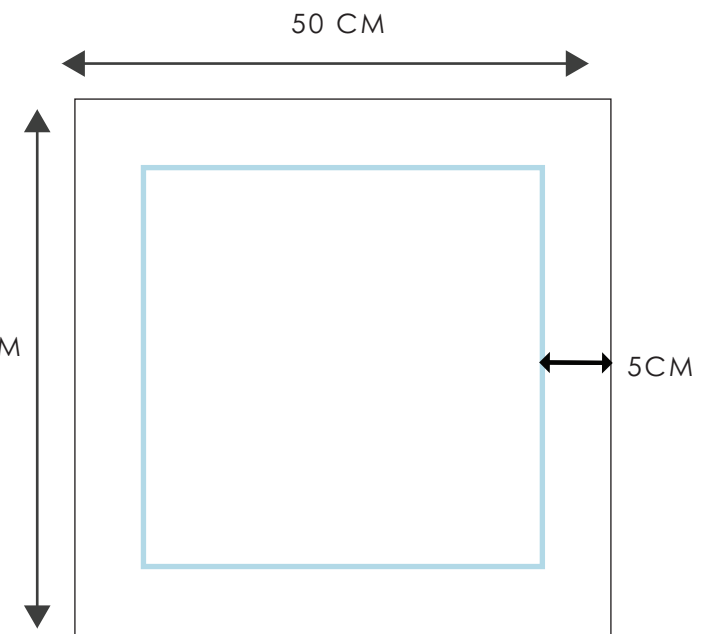

TABLETOP
SIGNATURE COLLECTION

COCKTAIL NAPKIN
15 X 15 CM

PLACEMAT
38 X 50 CM

TABLE NAPKIN
50 X 50 CM

SIENA TABLE COLLECTION

A contrast single 6mm embroidered cord trim to finish.
Available as a full table setting in the same design or mix and match.

COCKTAIL NAPKIN
15 X 15 CM

PLACEMAT
38 X 50 CM

TABLE NAPKIN
50 X 50 CM

COMO TABLE COLLECTION

A contrast double 6mm cord trim to finish.
Available as a full table setting in the same design or mix and match.

PLACEMAT
38 X 50 CM

TABLE NAPKIN
50 X 50 CM

VERONA TABLE COLLECTION

Crafted in your 100% fine Italian linen,
the Verona table collection has a versatile contrast border.

COCKTAIL NAPKIN
15 X 15 CM

PLACEMAT
38 X 50 CM

TABLE NAPKIN
50 X 50 CM

DILETTA TABLE COLLECTION

The Diletta table linen collection has a scallop border edged with a 3mm cord trim.

COCKTAIL NAPKIN
15 X 15 CM

CIRCULAR PLACEMAT
35 CM DIAMETER

PLACEMAT
38 X 50 CM