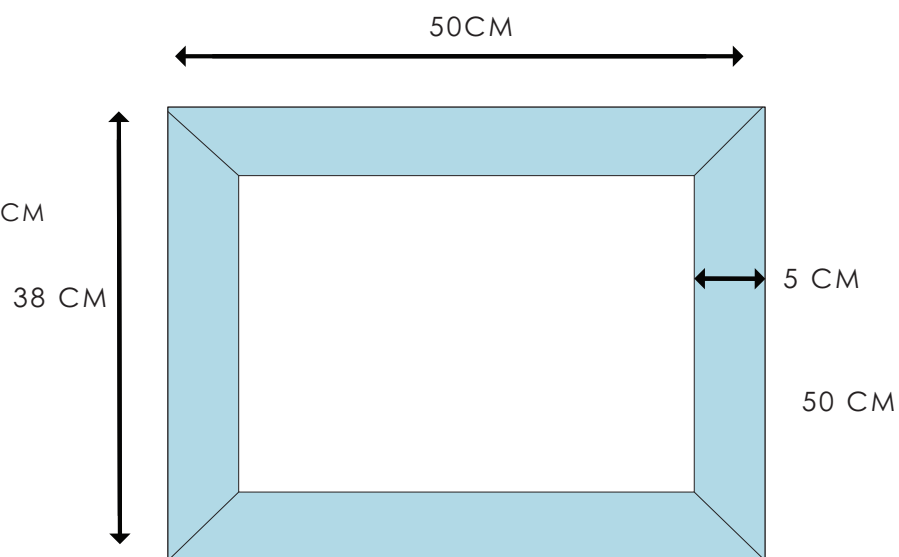

COCKTAIL NAPKIN
15 X 15 CM

PLACEMAT
38 X 50 CM

TABLE NAPKIN
50 X 50 CM

COMO TABLE COLLECTION

A contrast double 6mm cord trim to finish.
Available as a full table setting in the same design or mix and match.

PLACEMAT
38 X 50 CM

TABLE NAPKIN
50 X 50 CM

VERONA TABLE COLLECTION

Crafted in your 100% fine Italian linen,
the Verona table collection has a versatile contrast border.

COCKTAIL NAPKIN
15 X 15 CM

PLACEMAT
38 X 50 CM

TABLE NAPKIN
50 X 50 CM

DILETTA TABLE COLLECTION

The Diletta table linen collection has a scallop border edged with a 3mm cord trim.

COCKTAIL NAPKIN
15 X 15 CM

CIRCULAR PLACEMAT
35 CM DIAMETER

PLACEMAT
38 X 50 CM