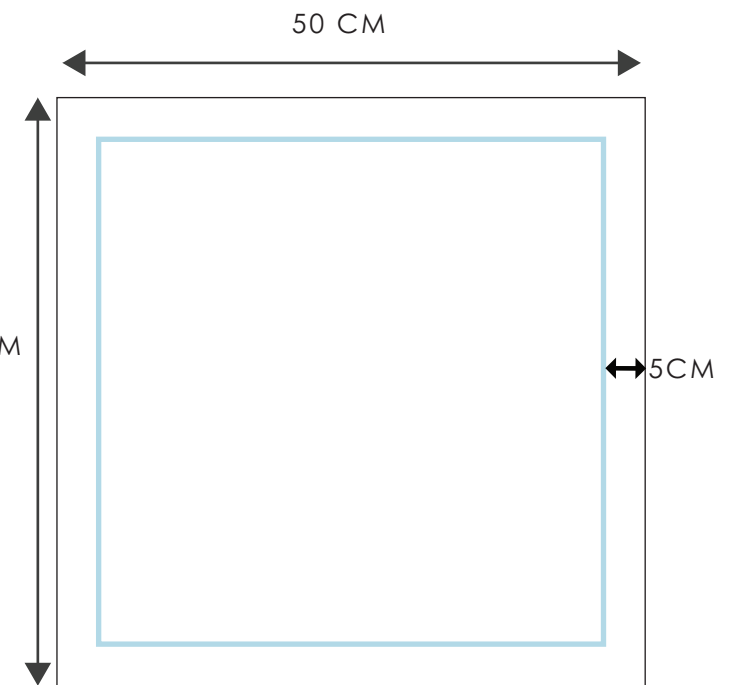

TABLETOP
SIGNATURE COLLECTION

COCKTAIL NAPKIN
15 X 15 CM

PLACEMAT
38 X 50 CM

TABLE NAPKIN
50 X 50 CM

SIENA TABLE COLLECTION

A contrast single 6mm embroidered cord trim to finish.
Available as a full table setting in the same design or mix and match.

COCKTAIL NAPKIN
15 X 15 CM

PLACEMAT
38 X 50 CM

TABLE NAPKIN
50 X 50 CM

COMO TABLE COLLECTION

A contrast double 6mm cord trim to finish.
Available as a full table setting in the same design or mix and match.

PLACEMAT
38 X 50 CM

TABLE NAPKIN
50 X 50 CM

VERONA TABLE COLLECTION

Crafted in your 100% fine Italian linen,
the Verona table collection has a versatile contrast border.

COCKTAIL NAPKIN
15 X 15 CM

PLACEMAT
38 X 50 CM

TABLE NAPKIN
50 X 50 CM

DILETTA TABLE COLLECTION

The Diletta table linen collection has a scallop border edged with a 3mm cord trim.

COCKTAIL NAPKIN
15 X 15 CM

CIRCULAR PLACEMAT
35 CM DIAMETER

PLACEMAT
38 X 50 CM