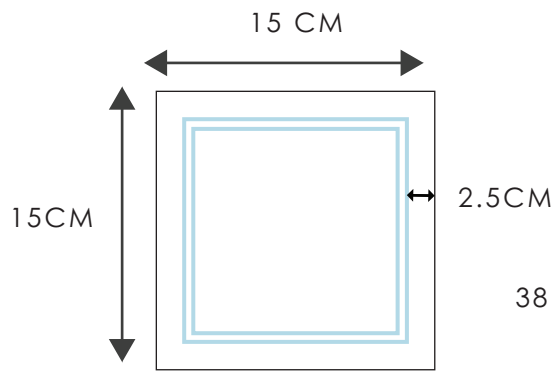

TABLETOP
SIGNATURE COLLECTION

COCKTAIL NAPKIN
15 X 15 CM

PLACEMAT
38 X 50 CM

TABLE NAPKIN
50 X 50 CM

SIENA TABLE COLLECTION

A contrast single 6mm embroidered cord trim to finish.
Available as a full table setting in the same design or mix and match.

COCKTAIL NAPKIN
15 X 15 CM

PLACEMAT
38 X 50 CM

TABLE NAPKIN
50 X 50 CM

COMO TABLE COLLECTION

A contrast double 6mm cord trim to finish.
Available as a full table setting in the same design or mix and match.

PLACEMAT
38 X 50 CM

TABLE NAPKIN
50 X 50 CM

VERONA TABLE COLLECTION

Crafted in your 100% fine Italian linen,
the Verona table collection has a versatile contrast border.

COCKTAIL NAPKIN
15 X 15 CM

PLACEMAT
38 X 50 CM

TABLE NAPKIN
50 X 50 CM

DILETTA TABLE COLLECTION

The Diletta table linen collection has a scallop border edged with a 3mm cord trim.

COCKTAIL NAPKIN
15 X 15 CM

CIRCULAR PLACEMAT
35 CM DIAMETER

PLACEMAT
38 X 50 CM