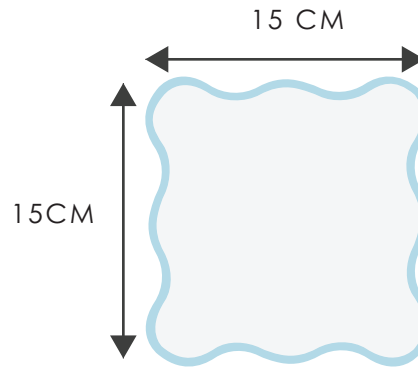

COCKTAIL NAPKIN
15 X 15 CM

PLACEMAT
38 X 50 CM

TABLE NAPKIN
50 X 50 CM

COMO TABLE COLLECTION

A contrast double 6mm cord trim to finish.
Available as a full table setting in the same design or mix and match.

PLACEMAT
38 X 50 CM

TABLE NAPKIN
50 X 50 CM

VERONA TABLE COLLECTION

Crafted in your 100% fine Italian linen,
the Verona table collection has a versatile contrast border.

COCKTAIL NAPKIN
15 X 15 CM

PLACEMAT
38 X 50 CM

TABLE NAPKIN
50 X 50 CM

DILETTA TABLE COLLECTION

The Diletta table linen collection has a scallop border edged with a 3mm cord trim.

COCKTAIL NAPKIN
15 X 15 CM

CIRCULAR PLACEMAT
35 CM DIAMETER

PLACEMAT
38 X 50 CM

TABLE NAPKIN
50 X 50 CM

CHIARA TABLE COLLECTION

The Chiara table collection all feature an all round scallop edge, beautifully crafted with a fabric binding trim; available in a variety of colours.

	BIANCO		BIGIO 996 CH		JUTA 2758CH		TIGER 2763SC		MAUVE MIST 947ME		ERICA 447SP		RUGIADA 968CH
	LIGHT 323CH		SEDANO 948SC		NOCE 3728SP		BRONZO 2767SP		DALIA 2756CH		PLUME 397CH		OMBRA 455CH
	MERLETTO 301CH		PISTACCHIO 3044CH		ESPRESSO 2761SP		ASTICE 2755SP		FENICOTTERO 2768CH		IGLOO 2762CH		EBANO 3727SP
	SALE E PEPE		OLIVIA 2784SP		GIALLO LINO 2759CH		NUDO 308CH		MELOGRANO 476SP		NOTTE 2769SP		NERO SP
	ALLUMINIUM 992CH		CANAPA 2766CH		LIGHT CURRY 2757ME		SILVER PINK 489CH		LILAC 2765CH		ESCAPE 471ME		