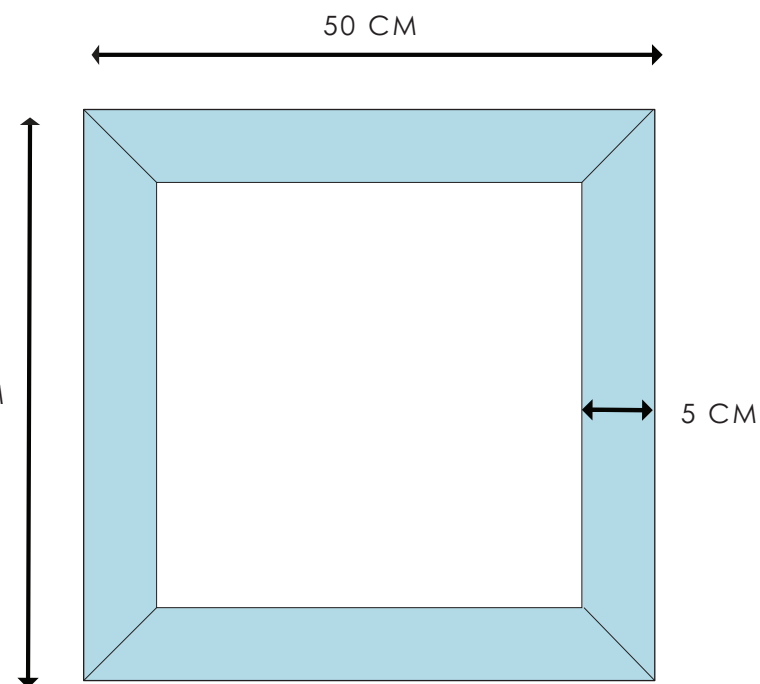

PLACEMAT
38 X 50 CM

TABLE NAPKIN
50 X 50 CM

VERONA TABLE COLLECTION

Crafted in your 100% fine Italian linen,
the Verona table collection has a versatile contrast border.

COCKTAIL NAPKIN
15 X 15 CM

PLACEMAT
38 X 50 CM

TABLE NAPKIN
50 X 50 CM

DILETTA TABLE COLLECTION

The Diletta table linen collection has a scallop border edged with a 3mm cord trim.

COCKTAIL NAPKIN
15 X 15 CM

CIRCULAR PLACEMAT
35 CM DIAMETER

PLACEMAT
38 X 50 CM