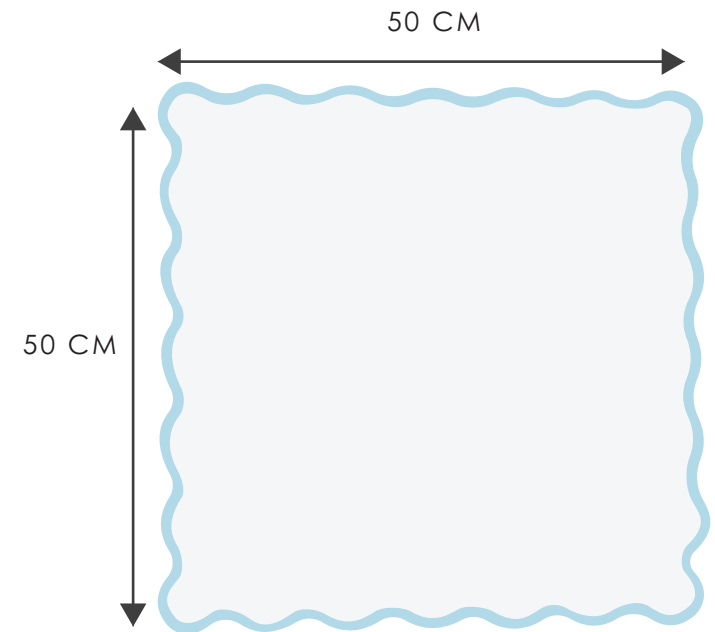

COCKTAIL NAPKIN
15 X 15 CM

PLACEMAT
38 X 50 CM

TABLE NAPKIN
50 X 50 CM

COMO TABLE COLLECTION

A contrast double 6mm cord trim to finish.
Available as a full table setting in the same design or mix and match.

PLACEMAT
38 X 50 CM

TABLE NAPKIN
50 X 50 CM

VERONA TABLE COLLECTION

Crafted in your 100% fine Italian linen,
the Verona table collection has a versatile contrast border.

COCKTAIL NAPKIN
15 X 15 CM

PLACEMAT
38 X 50 CM

TABLE NAPKIN
50 X 50 CM

DILETTA TABLE COLLECTION

The Diletta table linen collection has a scallop border edged with a 3mm cord trim.

COCKTAIL NAPKIN
15 X 15 CM

CIRCULAR PLACEMAT
35 CM DIAMETER

PLACEMAT
38 X 50 CM

TABLE NAPKIN
50 X 50 CM

CHIARA TABLE COLLECTION

The Chiara table collection all feature an all round scallop edge, beautifully crafted with a fabric binding trim; available in a variety of colours.

	BIANCO		BIGIO 996 CH		JUTA 2758CH		TIGER 2763SC		MAUVE MIST 947ME		ERICA 447SP		RUGIADA 968CH
	LIGHT 323CH		SEDANO 948SC		NOCE 3728SP		BRONZO 2767SP		DALIA 2756CH		PLUME 397CH		OMBRA 455CH
	MERLETTO 301CH		PISTACCHIO 3044CH		ESPRESSO 2761SP		ASTICE 2755SP		FENICOTTERO 2768CH		IGLOO 2762CH		EBANO 3727SP
	SALE E PEPE		OLIVIA 2784SP		GIALLO LINO 2759CH		NUDO 308CH		MELOGRANO 476SP		NOTTE 2769SP		NERO SP
	ALLUMINIUM 992CH		CANAPA 2766CH		LIGHT CURRY 2757ME		SILVER PINK 489CH		LILAC 2765CH		ESCAPE 471ME		