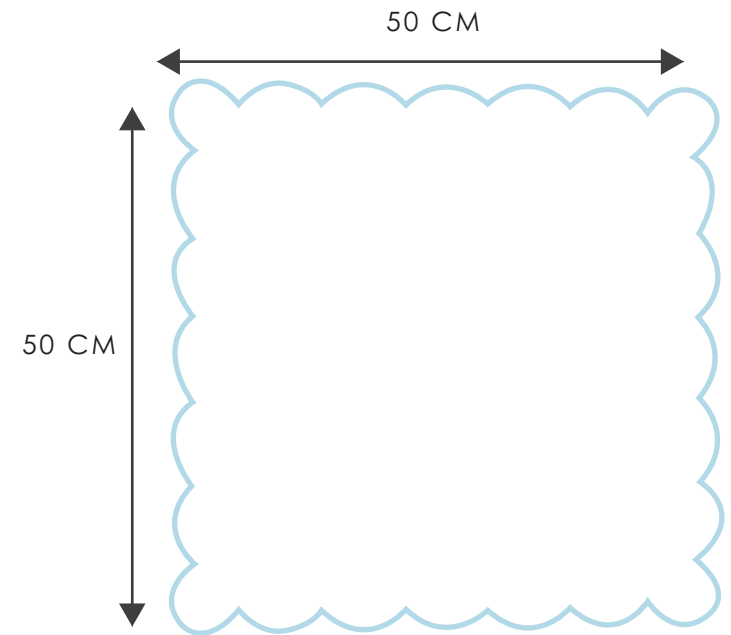

COCKTAIL NAPKIN
15 X 15 CM

PLACEMAT
38 X 50 CM

TABLE NAPKIN
50 X 50 CM

COMO TABLE COLLECTION

A contrast double 6mm cord trim to finish.
Available as a full table setting in the same design or mix and match.

COCKTAIL NAPKIN
15 X 15 CM

PLACEMAT
38 X 50 CM

TABLE NAPKIN
50 X 50 CM

CAPRI TABLE COLLECTION

The Capri table linen collection has a single Ajour embroidery design, with a border.

COCKTAIL NAPKIN
15 X 15 CM

PLACEMAT
38 X 50 CM

TABLE NAPKIN
50 X 50 CM

VERONA TABLE COLLECTION

Crafted in your 100% fine Italian linen,
the Verona table collection has a versatile contrast border.

COCKTAIL NAPKIN
15 X 15 CM

PLACEMAT
38 X 50 CM

TABLE NAPKIN
50 X 50 CM

DILETTA TABLE COLLECTION

The Diletta table linen collection has a scallop border edged with a 3mm cord trim.

COCKTAIL NAPKIN
15 X 15 CM

CIRCULAR PLACEMAT
35 CM DIAMETER

PLACEMAT
38 X 50 CM