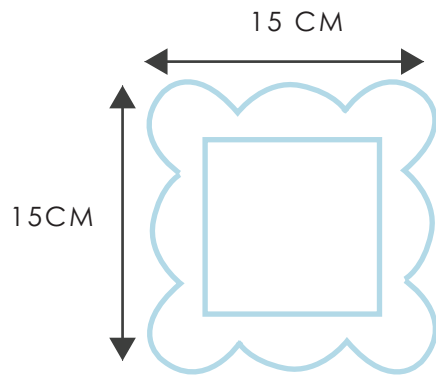

COCKTAIL NAPKIN
15 X 15 CM

PLACEMAT
38 X 50 CM

TABLE NAPKIN
50 X 50 CM

COMO TABLE COLLECTION

A contrast double 6mm cord trim to finish.
Available as a full table setting in the same design or mix and match.

COCKTAIL NAPKIN
15 X 15 CM

PLACEMAT
38 X 50 CM

TABLE NAPKIN
50 X 50 CM

CAPRI TABLE COLLECTION

The Capri table linen collection has a single Ajour embroidery design, with a border.

COCKTAIL NAPKIN
15 X 15 CM

PLACEMAT
38 X 50 CM

TABLE NAPKIN
50 X 50 CM

VERONA TABLE COLLECTION

Crafted in your 100% fine Italian linen,
the Verona table collection has a versatile contrast border.

COCKTAIL NAPKIN
15 X 15 CM

PLACEMAT
38 X 50 CM

TABLE NAPKIN
50 X 50 CM

DILETTA TABLE COLLECTION

The Diletta table linen collection has a scallop border edged with a 3mm cord trim.

COCKTAIL NAPKIN
15 X 15 CM

CIRCULAR PLACEMAT
35 CM DIAMETER

PLACEMAT
38 X 50 CM