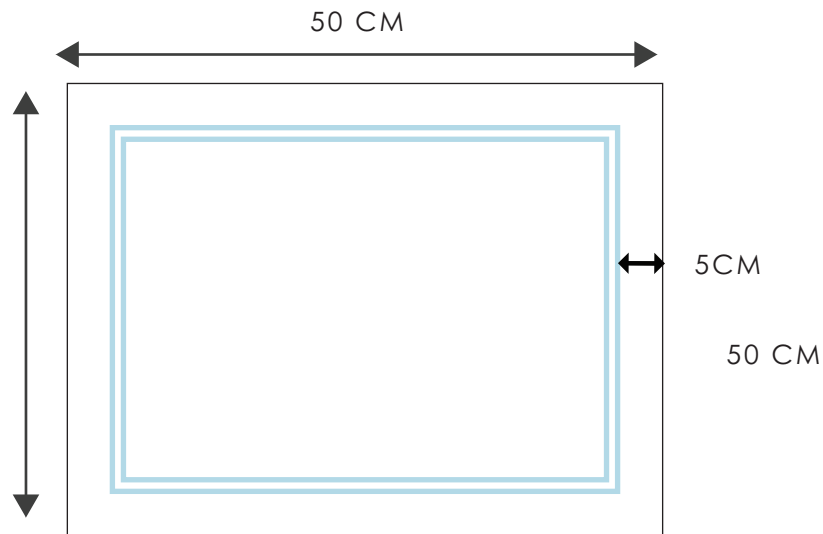

TABLETOP
SIGNATURE COLLECTION

COCKTAIL NAPKIN
15 X 15 CM

PLACEMAT
38 X 50 CM

TABLE NAPKIN
50 X 50 CM

SIENA TABLE COLLECTION

A contrast single 6mm embroidered cord trim to finish.
Available as a full table setting in the same design or mix and match.

COCKTAIL NAPKIN
15 X 15 CM

PLACEMAT
38 X 50 CM

TABLE NAPKIN
50 X 50 CM

COMO TABLE COLLECTION

A contrast double 6mm cord trim to finish.
Available as a full table setting in the same design or mix and match.

PLACEMAT
38 X 50 CM

TABLE NAPKIN
50 X 50 CM

VERONA TABLE COLLECTION

Crafted in your 100% fine Italian linen,
the Verona table collection has a versatile contrast border.

COCKTAIL NAPKIN
15 X 15 CM

PLACEMAT
38 X 50 CM

TABLE NAPKIN
50 X 50 CM

DILETTA TABLE COLLECTION

The Diletta table linen collection has a scallop border edged with a 3mm cord trim.

COCKTAIL NAPKIN
15 X 15 CM

CIRCULAR PLACEMAT
35 CM DIAMETER

PLACEMAT
38 X 50 CM