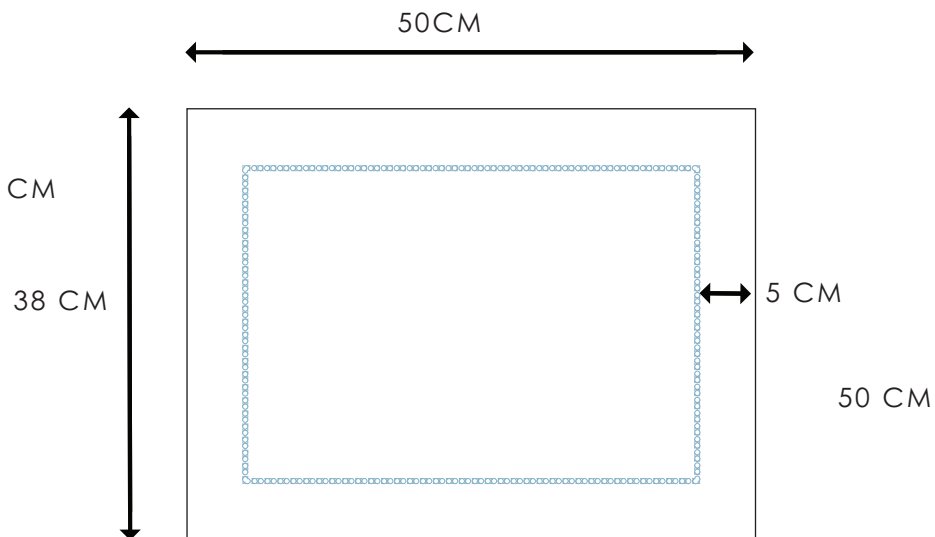

COCKTAIL NAPKIN
15 X 15 CM

PLACEMAT
38 X 50 CM

TABLE NAPKIN
50 X 50 CM

COMO TABLE COLLECTION

A contrast double 6mm cord trim to finish.
Available as a full table setting in the same design or mix and match.

COCKTAIL NAPKIN
15 X 15 CM

PLACEMAT
38 X 50 CM

TABLE NAPKIN
50 X 50 CM

CAPRI TABLE COLLECTION

The Capri table linen collection has a single Ajour embroidery design, with a border.

COCKTAIL NAPKIN
15 X 15 CM

PLACEMAT
38 X 50 CM

TABLE NAPKIN
50 X 50 CM

VERONA TABLE COLLECTION

Crafted in your 100% fine Italian linen,
the Verona table collection has a versatile contrast border.

COCKTAIL NAPKIN
15 X 15 CM

PLACEMAT
38 X 50 CM

TABLE NAPKIN
50 X 50 CM

DILETTA TABLE COLLECTION

The Diletta table linen collection has a scallop border edged with a 3mm cord trim.

COCKTAIL NAPKIN
15 X 15 CM

CIRCULAR PLACEMAT
35 CM DIAMETER

PLACEMAT
38 X 50 CM