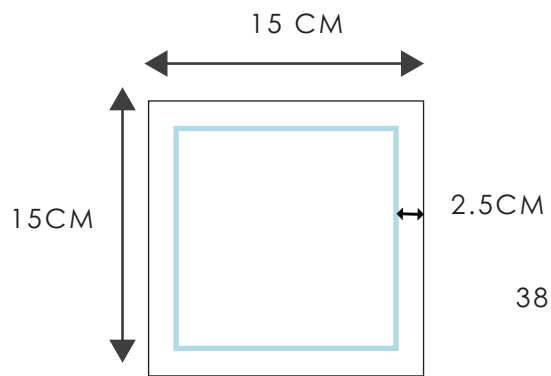

TABLETOP
SIGNATURE COLLECTION

COCKTAIL NAPKIN
15 X 15 CM

PLACEMAT
38 X 50 CM

TABLE NAPKIN
50 X 50 CM

SIENA TABLE COLLECTION

A contrast single 6mm embroidered cord trim to finish.
Available as a full table setting in the same design or mix and match.

COCKTAIL NAPKIN
15 X 15 CM

PLACEMAT
38 X 50 CM

TABLE NAPKIN
50 X 50 CM

COMO TABLE COLLECTION

A contrast double 6mm cord trim to finish.
Available as a full table setting in the same design or mix and match.

PLACEMAT
38 X 50 CM

TABLE NAPKIN
50 X 50 CM

VERONA TABLE COLLECTION

Crafted in your 100% fine Italian linen,
the Verona table collection has a versatile contrast border.

COCKTAIL NAPKIN
15 X 15 CM

PLACEMAT
38 X 50 CM

TABLE NAPKIN
50 X 50 CM

DILETTA TABLE COLLECTION

The Diletta table linen collection has a scallop border edged with a 3mm cord trim.

COCKTAIL NAPKIN
15 X 15 CM

CIRCULAR PLACEMAT
35 CM DIAMETER

PLACEMAT
38 X 50 CM