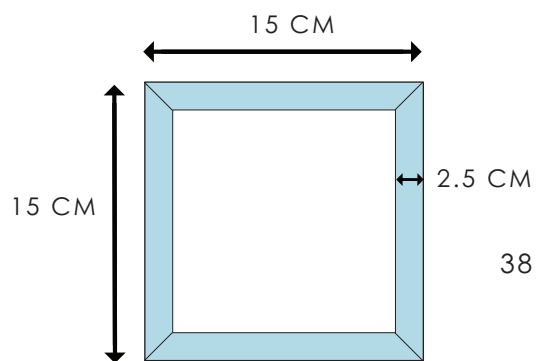

COCKTAIL NAPKIN
15 X 15 CM

PLACEMAT
38 X 50 CM

TABLE NAPKIN
50 X 50 CM

COMO TABLE COLLECTION

A contrast double 6mm cord trim to finish.
Available as a full table setting in the same design or mix and match.

COCKTAIL NAPKIN
15 X 15 CM

PLACEMAT
38 X 50 CM

TABLE NAPKIN
50 X 50 CM

CAPRI TABLE COLLECTION

The Capri table linen collection has a single Ajour embroidery design, with a border.

COCKTAIL NAPKIN
15 X 15 CM

PLACEMAT
38 X 50 CM

TABLE NAPKIN
50 X 50 CM

VERONA TABLE COLLECTION

Crafted in your 100% fine Italian linen,
the Verona table collection has a versatile contrast border.

COCKTAIL NAPKIN
15 X 15 CM

PLACEMAT
38 X 50 CM

TABLE NAPKIN
50 X 50 CM

DILETTA TABLE COLLECTION

The Diletta table linen collection has a scallop border edged with a 3mm cord trim.

COCKTAIL NAPKIN
15 X 15 CM

CIRCULAR PLACEMAT
35 CM DIAMETER

PLACEMAT
38 X 50 CM