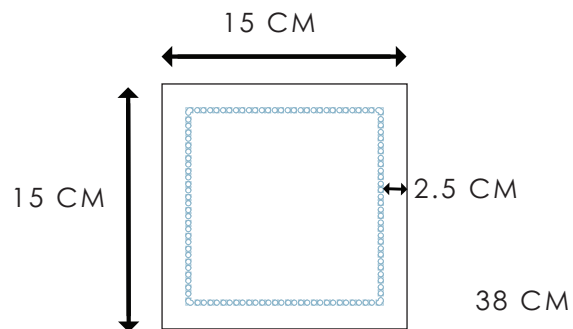

COCKTAIL NAPKIN
15 X 15 CM