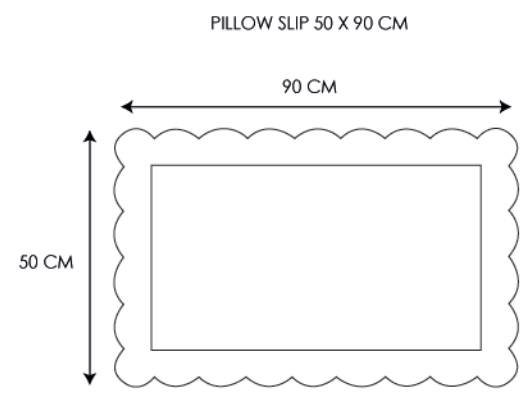

ROMA BEDROOM COLLECTION

The Roma bed collection has a simple scallop edge with a border.