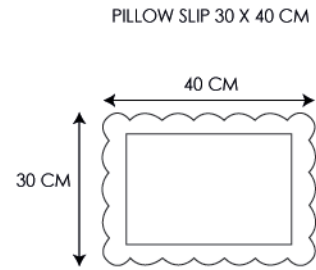

ROMA BEDROOM COLLECTION

The Roma bed collection has a simple scallop edge with a border.