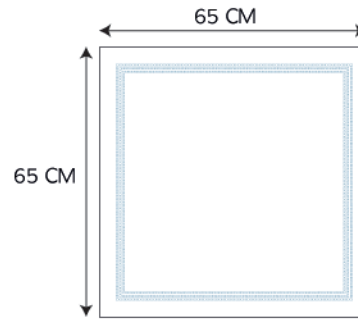

AJOUR TRIM PILLOW SLIP  
65 X 65 CM

AJOUR TRIM PILLOW SLIP  
50 X 90 CM

AJOUR TRIM TOP SHEET

AJOUR TRIM DUVET COVER

## EMILIA BEDROOM COLLECTION

The Emilia bed collection has a double Ajour embroidery design, with a border.

ANGELA BEDROOM COLLECTION

AJOUR TRIM PILLOW SLIP  
30 X 40 CM

AJOUR TRIM PILLOW SLIP  
50 X 75 CM