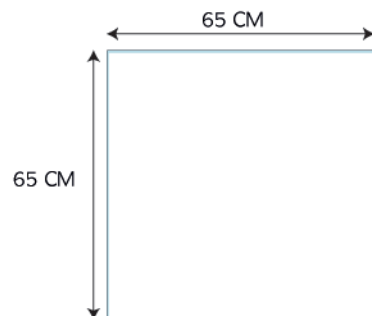

BEDROOM  
SIGNATURE COLLECTION

GIULIA BEDROOM COLLECTION

GIULIA PIPED EDGE PILLOW SLIP  
30 X 40 CM

GIULIA PIPED EDGE PILLOW SLIP  
50 X 75 CM

PIPED EDGE PILLOW SLIP  
65 X 65 CM

GIULIA PIPED EDGE PILLOW SLIP  
50 X 90 CM

BOLSTER 17 X 47 CM

GIULIA PIPED EDGE TOP SHEET

GIULIA PIPED EDGE DUVET COVER