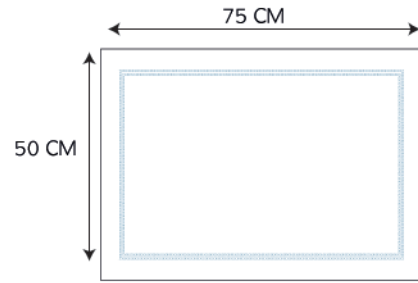

AJOUR TRIM PILLOW SLIP  
30 X 40 CM

AJOUR TRIM PILLOW SLIP  
50 X 75 CM

AJOUR TRIM PILLOW SLIP  
65 X 65 CM

AJOUR TRIM PILLOW SLIP  
50 X 90 CM

AJOUR TRIM TOP SHEET

AJOUR TRIM DUVET COVER

## AMALIA BEDROOM COLLECTION

The Amalia bed collection has a single Ajour embroidery design, with a border.

EMILIA BEDROOM COLLECTION

AJOUR TRIM PILLOW SLIP  
30 X 40 CM

AJOUR TRIM PILLOW SLIP  
50 X 75 CM

AJOUR TRIM PILLOW SLIP  
65 X 65 CM

AJOUR TRIM PILLOW SLIP  
50 X 90 CM

AJOUR TRIM TOP SHEET

AJOUR TRIM DUVET COVER