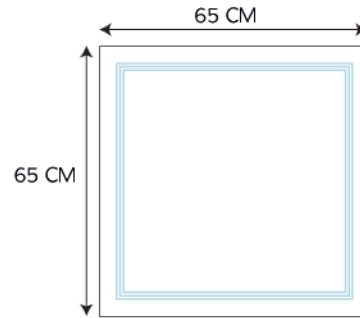

## LUISA BEDROOM COLLECTION

The Luisa bed collection has a double 6mm cord trim design, with a border.

SILVIA BEDROOM COLLECTION

CORD TRIM PILLOW SLIP  
30 X 40 CM

CORD TRIM PILLOW SLIP  
50 X 75 CM

CORD TRIM PILLOW SLIP  
65 X 65 CM