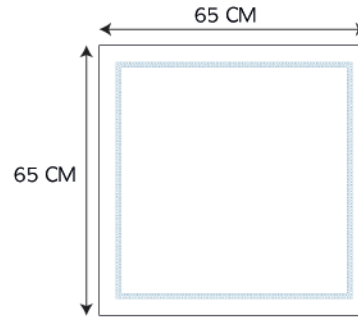

AJOUR TRIM PILLOW SLIP  
30 X 40 CM

AJOUR TRIM PILLOW SLIP  
50 X 75 CM

AJOUR TRIM PILLOW SLIP  
65 X 65 CM

AJOUR TRIM PILLOW SLIP  
50 X 90 CM

AJOUR TRIM TOP SHEET

AJOUR TRIM DUVET COVER

## AMALIA BEDROOM COLLECTION

The Amalia bed collection has a single Ajour embroidery design, with a border.

EMILIA BEDROOM COLLECTION

AJOUR TRIM PILLOW SLIP  
30 X 40 CM

AJOUR TRIM PILLOW SLIP  
50 X 75 CM

AJOUR TRIM PILLOW SLIP  
65 X 65 CM

AJOUR TRIM PILLOW SLIP  
50 X 90 CM

AJOUR TRIM TOP SHEET

AJOUR TRIM DUVET COVER