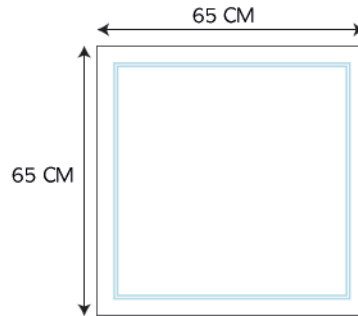

## PIA BEDROOM COLLECTION

The Pia bed collection has a single 6mm cord trim design, with a border.

LUISA BEDROOM COLLECTION

CORD TRIM PILLOW SLIP  
30 X 40 CM

CORD TRIM PILLOW SLIP  
50 X 75 CM

CORD TRIM PILLOW SLIP  
65 X 65 CM