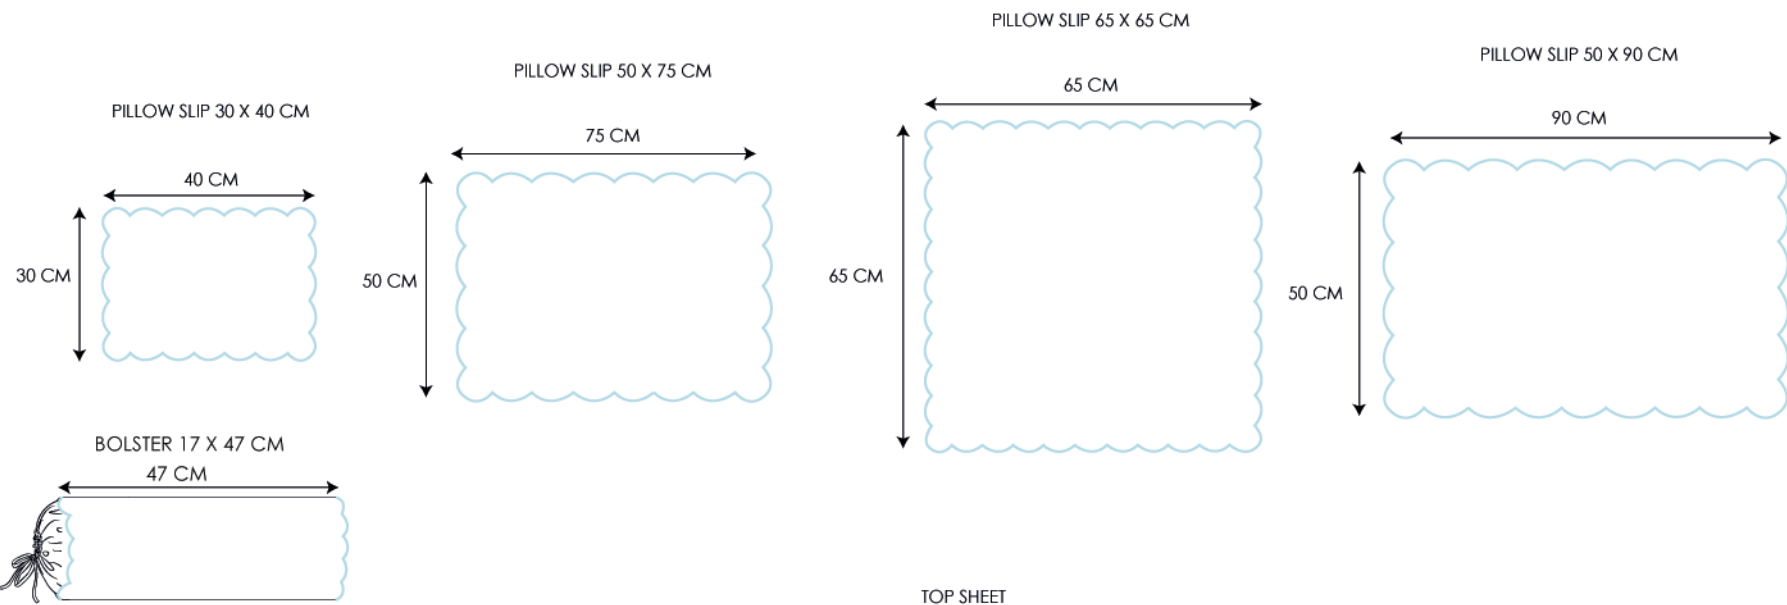

CORD TRIM PILLOW SLIP  
50 X 90 CM

CORD TRIM TOP SHEET

CORD TRIM DUVET COVER

## SILVIA BEDROOM COLLECTION

The Silvia bed collection has a triple 6mm cord trim design, with a border.

GENOVA BEDROOM COLLECTION