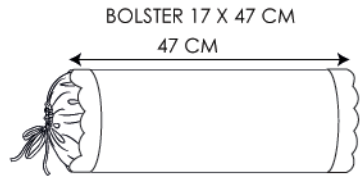

ROMA BEDROOM COLLECTION

The Roma bed collection has a simple scallop edge with a border.