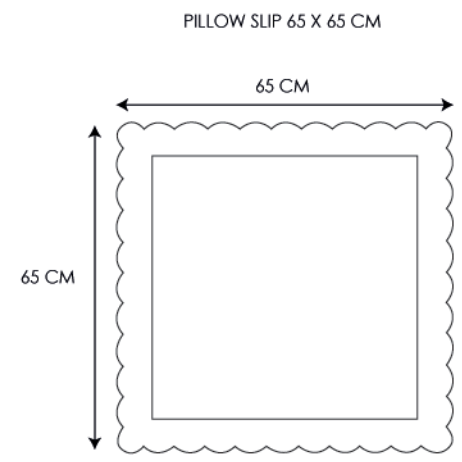

ROMA BEDROOM COLLECTION

The Roma bed collection has a simple scallop edge with a border.