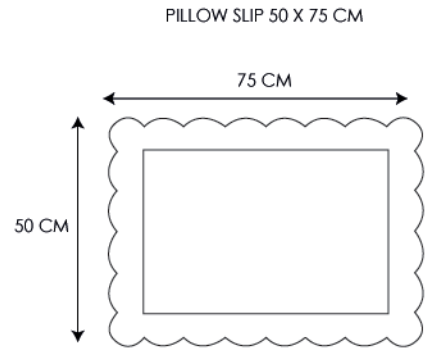

ROMA BEDROOM COLLECTION

The Roma bed collection has a simple scallop edge with a border.