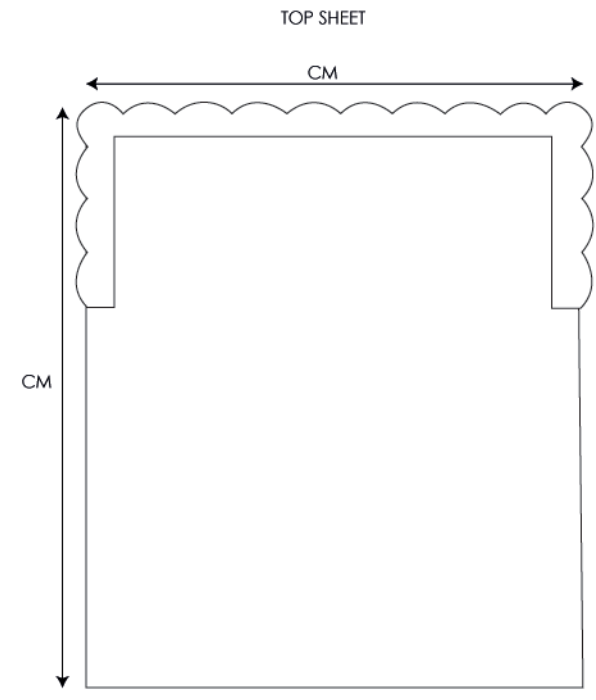

ROMA BEDROOM COLLECTION

The Roma bed collection has a simple scallop edge with a border.