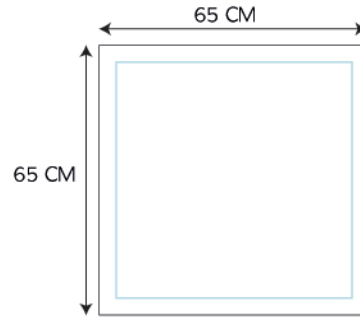

PIA BEDROOM COLLECTION

CORD TRIM PILLOW SLIP  
30 X 40 CM

CORD TRIM PILLOW SLIP  
50 X 75 CM

CORD TRIM PILLOW SLIP  
65 X 65 CM

CORD TRIM PILLOW SLIP  
50 X 90 CM

CORD TRIM TOP SHEET

CORD TRIM DUVET COVER