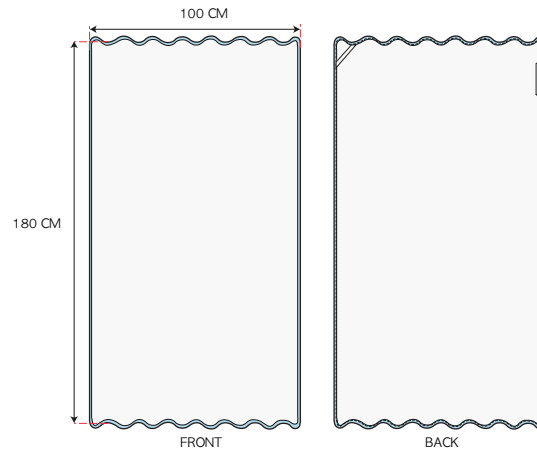

FLORENCE BATH SHEET