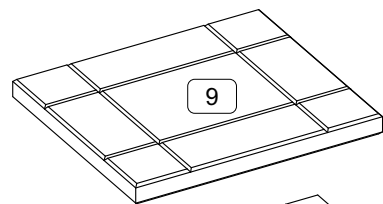

# CR907

Thank you for choosing this furniture.

**BEFORE YOU START ASSEMBLY** please store the carton at room temperature for 48 hours or more so the contents can acclimatise.

**PLEASE RETAIN ALL PACKING UNTIL YOU HAVE COMPLETED ASSEMBLY.**