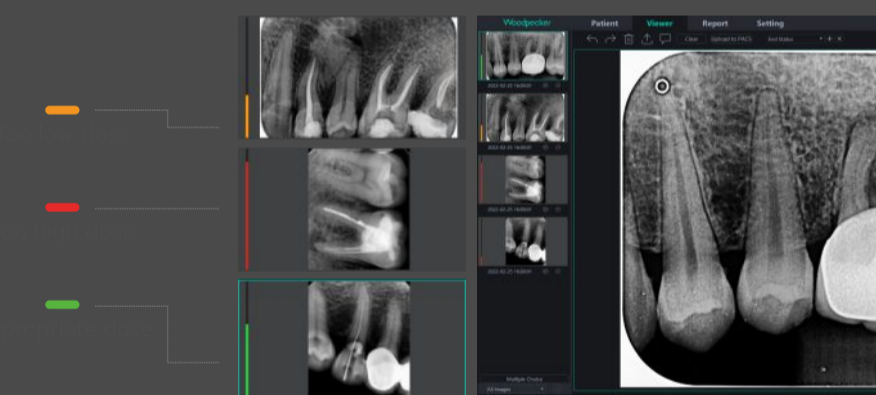

### Advanced algorithm leads to intelligence

Multi-layered structural image algorithm framework  
enhances the details of super-resolution images.  
Multi-mode processing algorithm to meet the image viewing  
habits of different doctors.

### Quick image viewing

Imported ultra-thin imaging plate has  
moderate thickness to keep oral cavity  
comfortable.  
The 0-3 size imaging plates are available for  
photographing all tooth positions.

### Powerful chip Intelligent scanning

FPGA chip accelerates data acquisition.  
Support image viewing on mobile phones,  
tablets, and computers.  
Exclusive image viewing software.  
Greatly facilitate image viewing and processing.

### Real-time intelligent dose analysis Safe dental film photographing