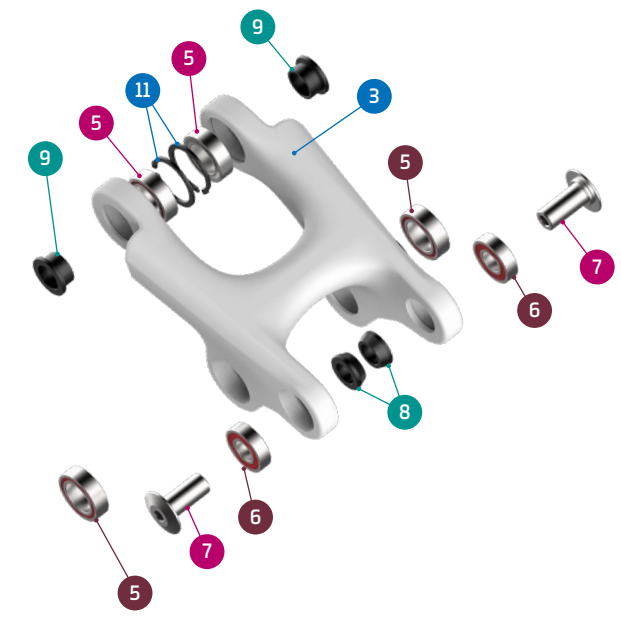

- Grease
- Threadlocker
- Grease + Threadlocker
- Grease + Threadlocker 648

Apply grease to the shaft, and locker to the threads

ITEM No.	DESCRIPTION	QTY.	PART NUMBER	TORQUE
1	FRONT TRIANGLE	1		
2	LOWER LINK	1	099.22028	
3	UPPER LINK	1		
4	REAR TRIANGLE R	1		
5	BEARING, 24X15X7 (3802V-2RS)	8	SET 1	
6	BEARING, 10x22x6 (6900V-2RS)	2	SET 1	8Nm
7	SHOCK BOLT STAINLESS STEEL	2	SET 2	
8	SPACER, 10x17x6	2	SET 2	
9	UPPER LINK-RT SPACER	2	SET 3	
10	SPACER, 15x19x2.5t	4	SET 3 & 4	
11	C-RING	4	SET 3 & 4	
12	PIVOT AXLE, M12	2	SET 3	12Nm
13	INNER LOWER LINK SPACER	1	SET 4	
14	SHOCK BOLT	1	SET 2 / 099.22066	16Nm
15	PIVOT AXLE, M10	2	SET 3 & 4	
16	AXLE NUT, M10	2	SET 3 & 4	12Nm
17	PIVOT AXLE, M10	1	SET 4	
18	AXLE NUT REAR, M10	1	SET 4	12Nm
19	SPACER, 15x24x2	2	SET 4	
20	SHOCK FENDER	1	SET 6	
21	SCREW BLOT	1	SET 6	3Nm

ITEM No.	DESCRIPTION	QTY.	PART NUMBER	TORQUE
22	SCREW BLOT	2	SET 6	3Nm
23	CHAIN GUIDE BASE	1	SET 5	
24	CHAIN GUIDE INNER PLATE	1	SET 5	
25	CHAIN GUIDE OUTER PLATE	1	SET 5	
26	SCREW BOLT	1	SET 5	3Nm
27	SCREW BOLT	1	SET 5	3Nm
28	SCREW BOLT	1	SET 5	3Nm
29	WASHER	2	SET 5	
30	WASHER	2	SET 5	
31	FIDLOCK COVER	1	099.22040	
32	SCREW BOLT	2		
33	SEATSTAY PROTECTOR	1	099.22038	
34	CHAIN STAY PROTECTOR	1	099.22036	
35	CHAIN STAY PROTECTOR SMALL	1	099.22037	
36	DOWNTUBE PROTECTOR	1	099.22033	
37	DOWNTUBE PROTECTOR SMALL	1	099.22034	
38	CABLE GUIDE BLIND	1	099.22035	
39	SCREW BLOT	1		3Nm
40	SRAM UDH HANGER	1		
41	REAR AXLE, 12x148 P1.0 L180	1	112.90027	
42	SEAT CLAMP 37mm	1	099.21028	

DETAIL 01

SET 1	SET 2	SET 3	SET 4	SET 5
ZERO BEARING KIT 26	SHOCK HARDWARE KIT 14	UPPER LINK KIT 31	LOWER LINK KIT 29	CHAIN GUIDE PLATE + BOLTS