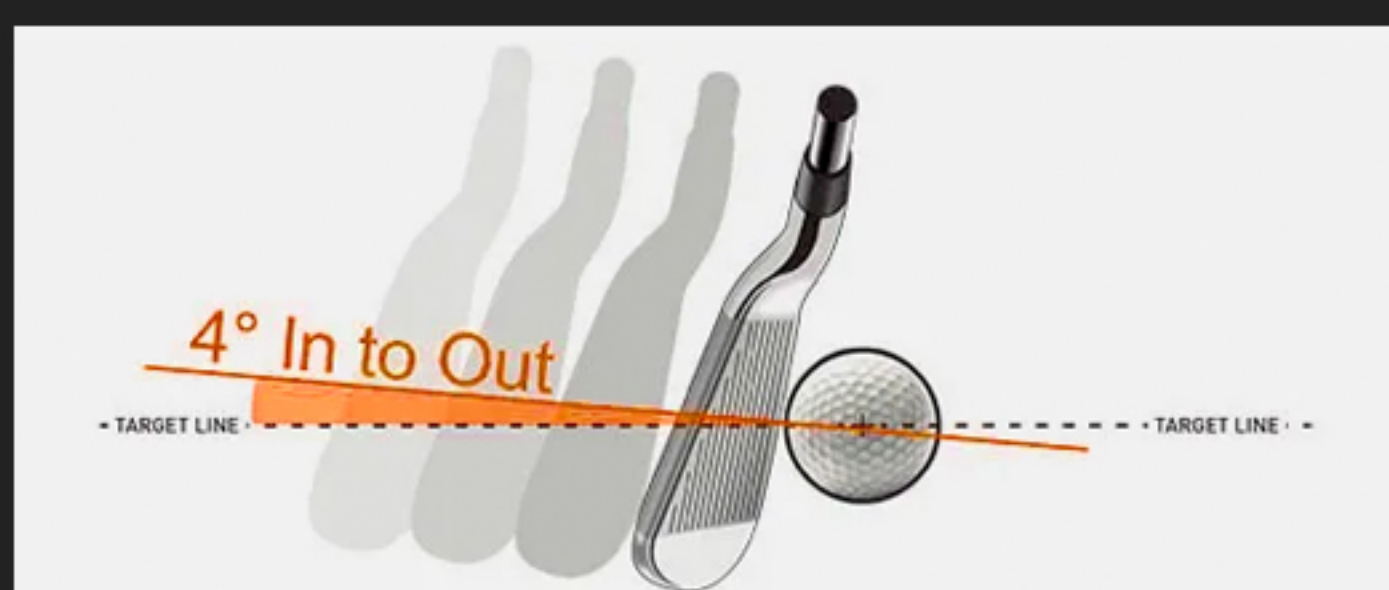

CLUB PATH*

The swing path measured in a horizontal plane relative to the target line. This data point will tell you if the club was moving from inside-out, outside-in, or perfectly down the line.