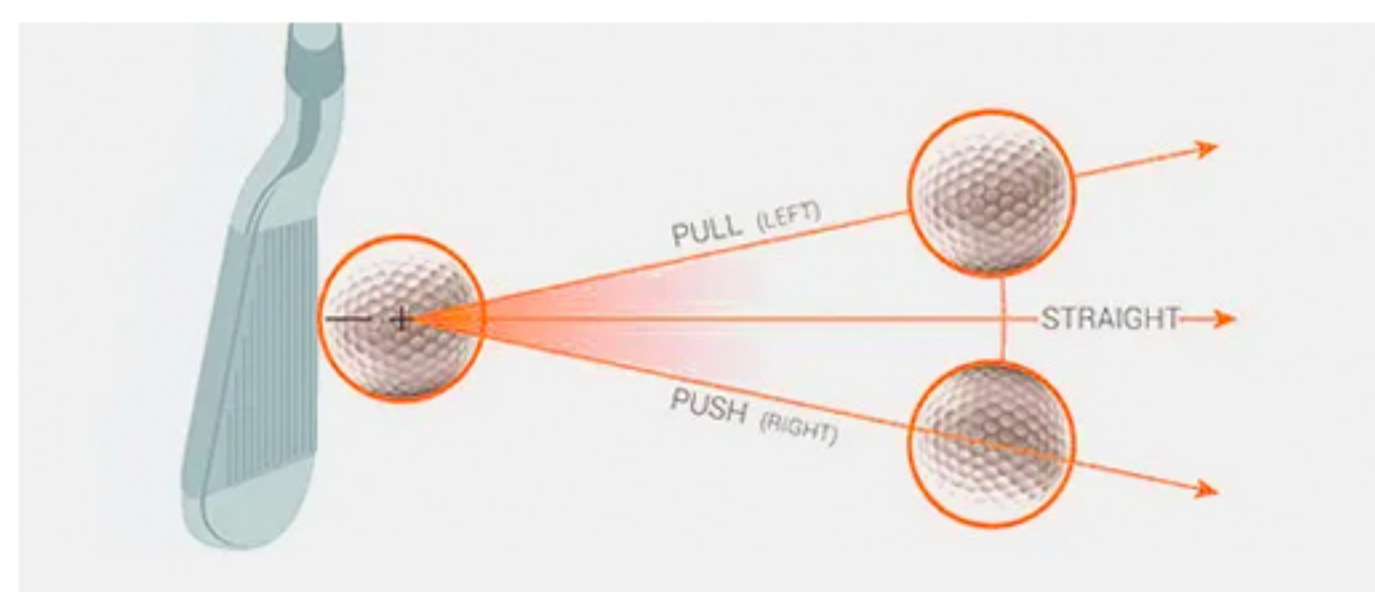

HORIZONTAL LAUNCH ANGLE

Also known as "Azimuth," side angle, or deviation angle, it's the initial horizontal angle relative to the target line. Horizontal launch angle, combined with side spin, will determine the final ball position range relative to the target line.