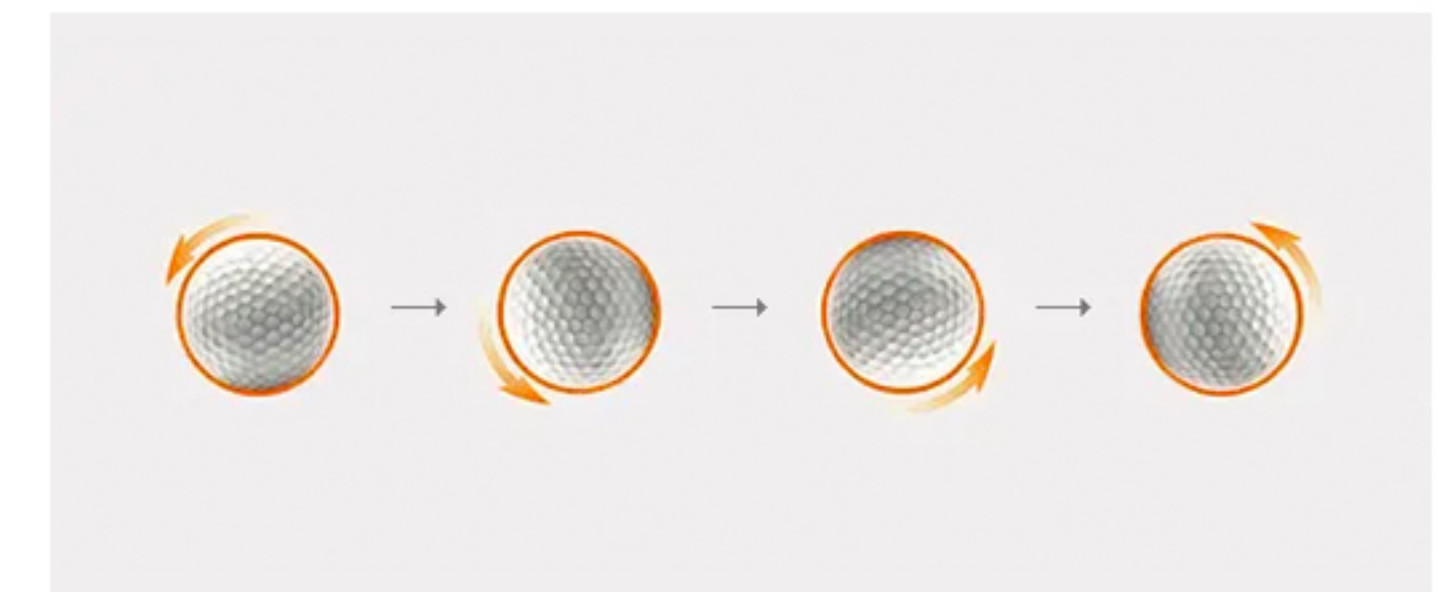

BACK SPIN

A component of total spin that defines ball lift and trajectory.