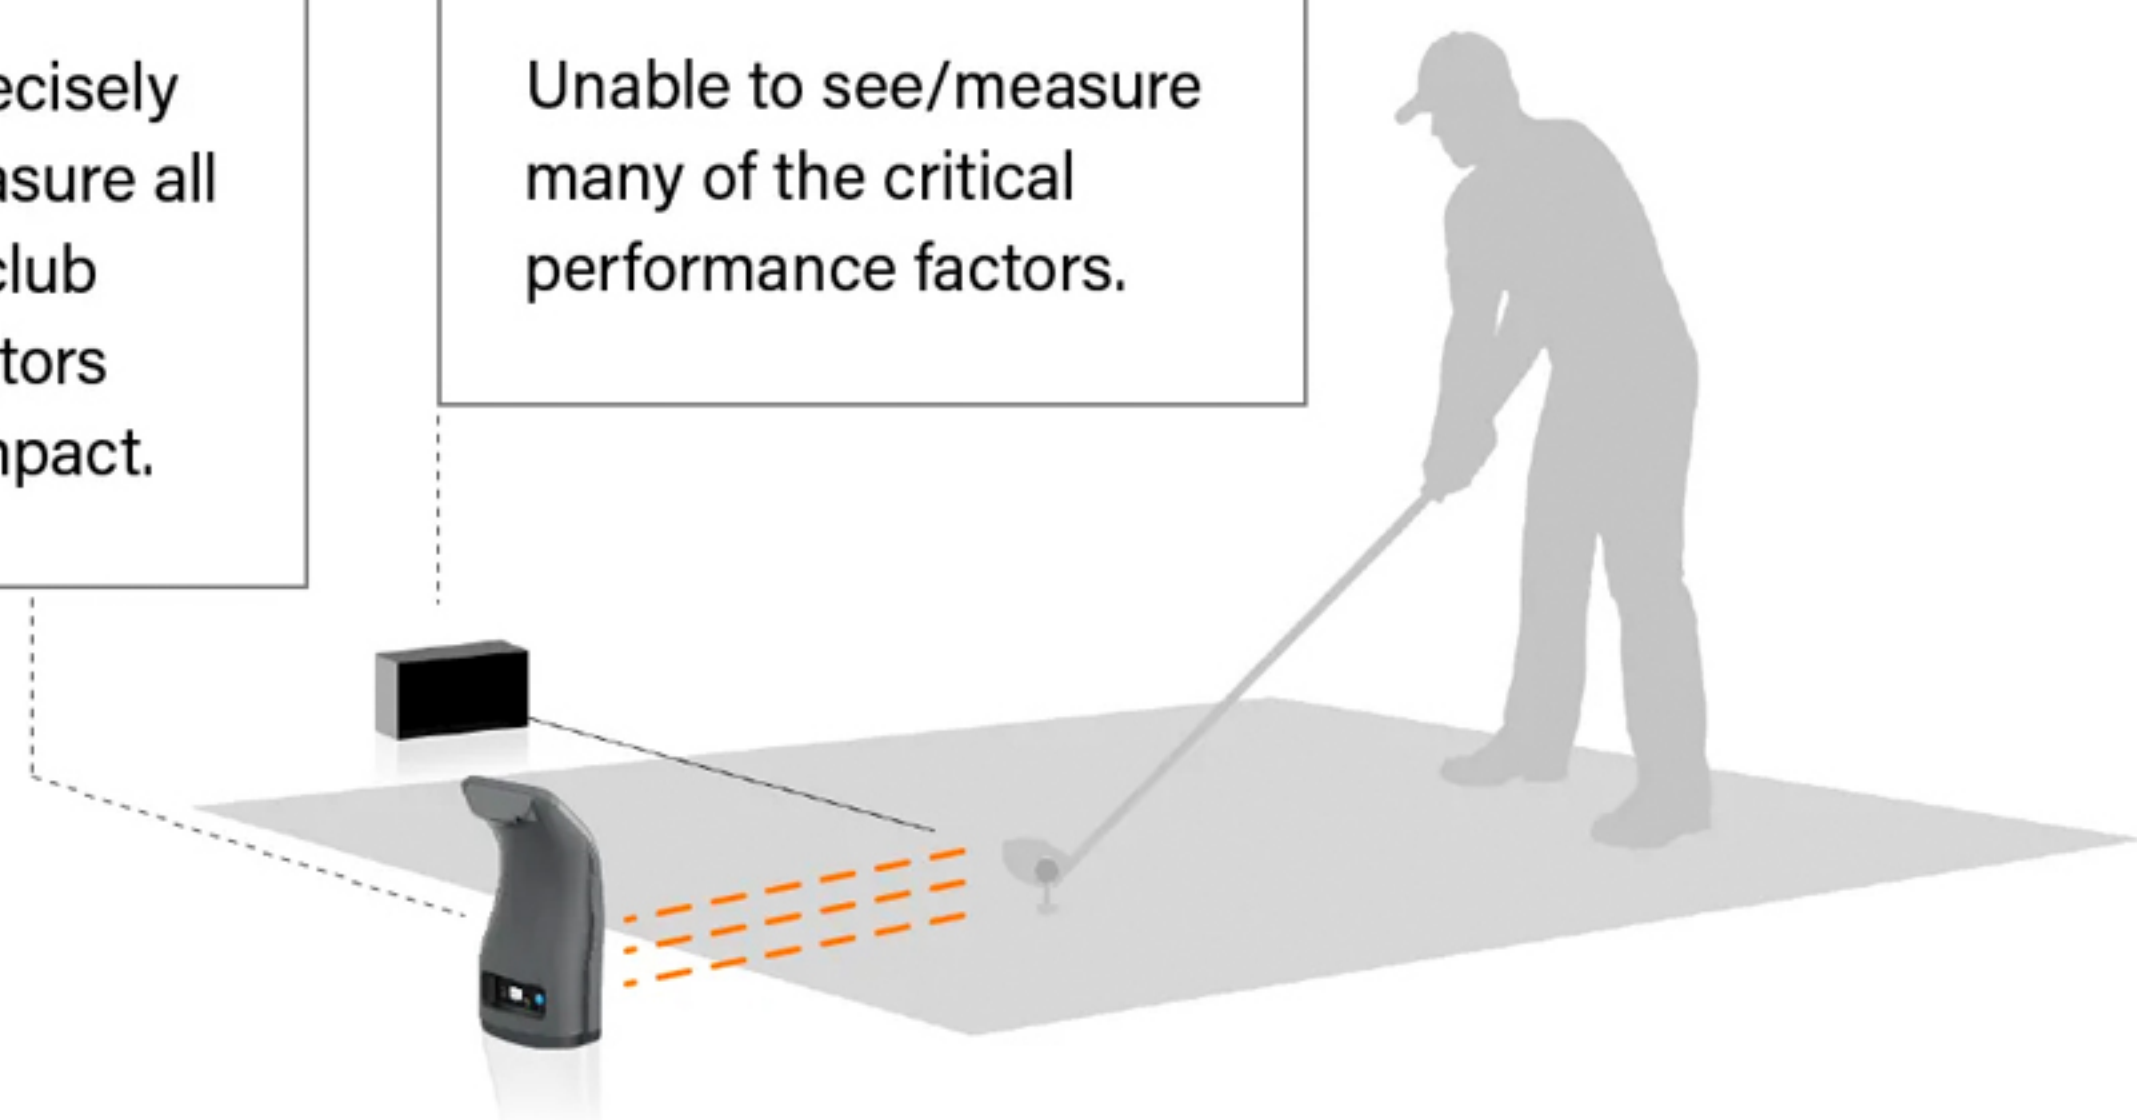

WHAT WE MEASURE

In partnership with Foresight Sports, the Bushnell Golf Launch Pro brings pro-grade technology to the masses. We measure what matters, and we do it with the most accuracy and consistency of any personal launch monitor. Launch Pro provides exact carry distance, launch, spin and club head speed*. When you know your numbers and measure what matters most, you can take your practice sessions and performance on the course to the next level.

HOW WE'RE DIFFERENT

CAMERA

Positioned to precisely capture and measure all critical ball and club performance factors at the point of impact.

RADAR

Unable to see/measure many of the critical performance factors.

CLUB DATA*

The Launch Pro doesn't just look at the ball, but place one of the included markers to the face of your club to get accurate and consistent club data previously only attainable at much higher price points.

CLUB HEAD SPEED*

The velocity at which the head travels, measured just prior to ball contact.

SMASH FACTOR*

Smash Factor, also known as Efficiency, is the ratio between club head and golf ball velocities.

CLUB PATH*

The swing path measured in a horizontal plane relative to the target line. This data point will tell you if the club was moving from inside-out, outside-in, or perfectly down the line.

ANGLE OF ATTACK*

The descending or ascending path of the club head, measured in degrees. A positive number is hitting up on the ball and a negative number is hitting down on the ball.

BALL LAUNCH DATA

Ball launch data is measured by capturing images of the ball to model it in real time, and comparing it to the next captured image to determine exactly what the ball is doing post-impact. Here are the Launch Pro's key club and ball performance metrics we measure.

CARRY DISTANCE

The amount of distance the ball travels through the air.

BACK SPIN

A component of total spin that defines ball lift and trajectory.

HORIZONTAL LAUNCH ANGLE

Also known as "Azimuth," side angle, or deviation angle, it's the initial horizontal angle relative to the target line. Horizontal launch angle, combined with side spin, will determine the final ball position range relative to the target line.

VERTICAL LAUNCH ANGLE

The descending or ascending path of the club head, measured in degrees. A positive number is hitting up on the ball and a negative number is hitting down on the ball.

BALL SPEED

The measurement of the golf ball's velocity just after impact. Ball speed is the main component in generating distance.

TOTAL SPIN

The amount of total spin created around the tilt axis is expressed as total spin. This will determine the curve and lift of the shot.

SPIN TILT AXIS

One of the most important pieces of data measure is spin-tilt axis. The spin-tilt axis is the axis that the golf ball rotates around to create shot curvature and lift.

SIDE SPIN

A component of total spin that defines ball curvature or shot shape; related to the spin-tilt axis.