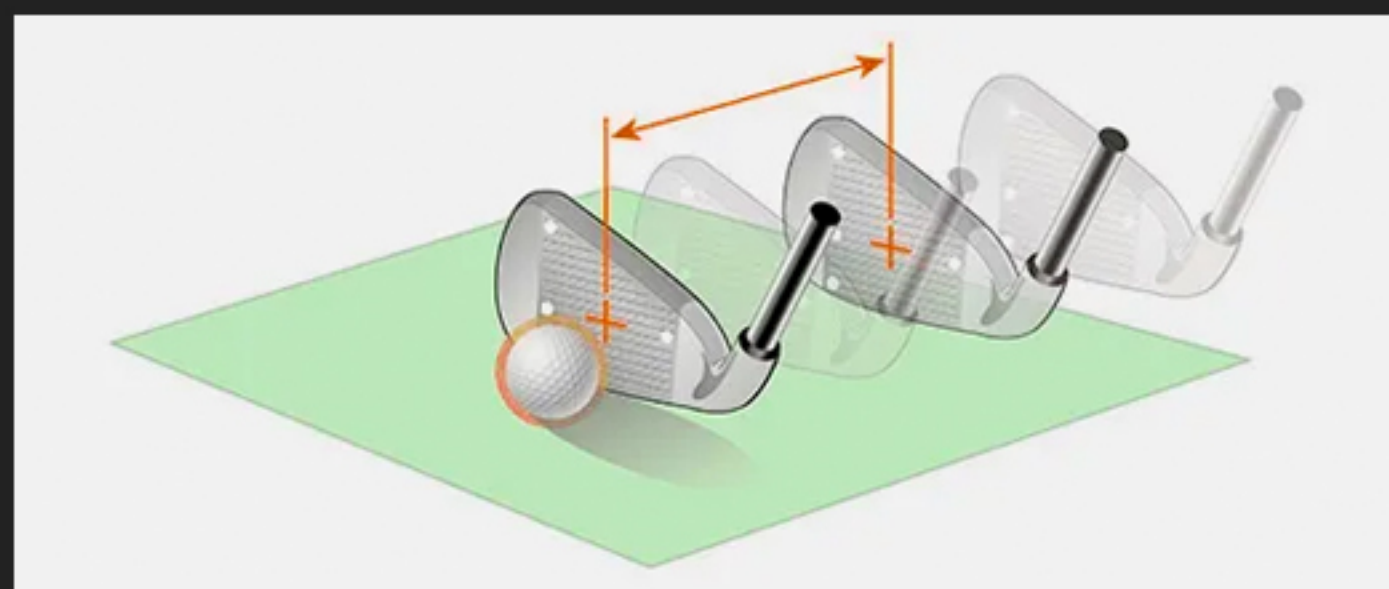

### CAMERA

Positioned to precisely capture and measure all critical ball and club performance factors at the point of impact.

## CLUB DATA\*

The Launch Pro doesn't just look at the ball, but place one of the included markers to the face of your club to get accurate and consistent club data previously only attainable at much higher price points.