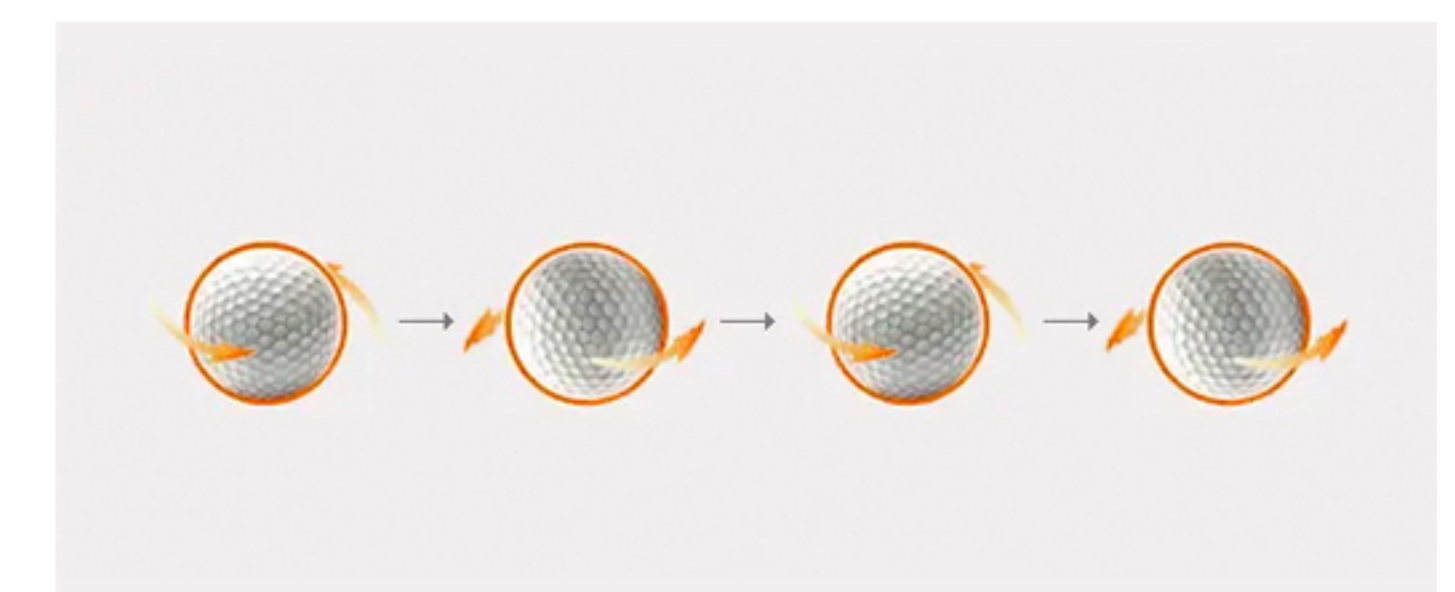

SIDE SPIN

A component of total spin that defines ball curvature or shot shape; related to the spin-tilt axis.