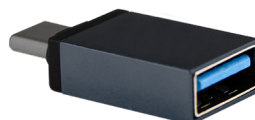

PN: 94-032-01

Adapt 20 Dongle

- Bluetooth 5.0 compliant
- For use with PC and Laptops
- Wireless range of up to 50 meters
- USB telephony device compatible
- Requires **Discover Connect** software download for interoperability with: 3Cx, Avaya one-X, Broadsoft UC-one, Cisco Jabber, CounterPath, Mitel, Skype & Zoom

Adapt 20 USB Adapter

- Metal cased USB-A to USB-C Adapter
- Giving you USB-C charging or dongle connectivity
- USB 3.0 data transfer
- 31mm x 14mm x 7mm

- Premium audio speakers designed for music and speech
- Padded headband cushion
- 10 Voice prompt language versions
- 65mm leatherette ear cushion
- USB-A to USB-C Adapter