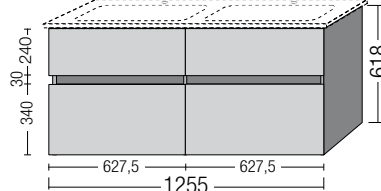

# VANITY UNIT WITH BASIN SETS

PACK.50.XX01 465 x 618 x 406 mm  
Complete with 50cm V-Line washbasin white  
1 pull-out compartment top  
1 pull-out compartment below

£1,099.20 inc VAT

PACK.60.XX01 555 x 618 x 482 mm  
Complete with 60cm V-Line washbasin white  
1 pull-out compartment top  
1 pull-out compartment below

£1,201.20 inc VAT

PACK.80.XX01 755 x 618 x 482 mm  
Complete with 80cm V-Line washbasin white  
1 pull-out compartment top  
1 pull-out compartment below

£1,762.80 inc VAT

PACK.10.XX01 955 x 618 x 482 mm  
Complete with 100cm V-Line washbasin white  
1 pull-out compartment top  
1 pull-out compartment below

£1,999.20 inc VAT

PACK.13.XX01 1255 x 618 x 482 mm  
Complete with 130cm V-Line double washbasin white  
2 pull-out compartments top  
2 pull-out compartments below

£3,102.00 inc VAT