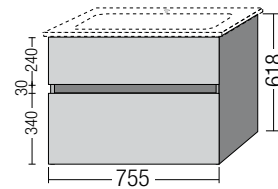

# VANITY UNIT WITH BASIN SETS

PACK.50.XX01 465 x 618 x 406 mm  
Complete with 50cm V-Line washbasin white  
1 pull-out compartment top  
1 pull-out compartment below

£1,099.20 inc VAT

PACK.60.XX01 555 x 618 x 482 mm  
Complete with 60cm V-Line washbasin white  
1 pull-out compartment top  
1 pull-out compartment below

£1,201.20 inc VAT

PACK.80.XX01 755 x 618 x 482 mm  
Complete with 80cm V-Line washbasin white  
1 pull-out compartment top  
1 pull-out compartment below

£1,762.80 inc VAT

PACK.10.XX01 955 x 618 x 482 mm  
Complete with 100cm V-Line washbasin white  
1 pull-out compartment top  
1 pull-out compartment below