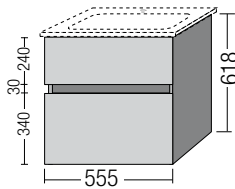

# VANITY UNIT WITH BASIN SETS

PACK.50.XX01 465 x 618 x 406 mm  
Complete with 50cm V-Line washbasin white  
1 pull-out compartment top  
1 pull-out compartment below

£1,099.20 inc VAT

PACK.60.XX01 555 x 618 x 482 mm  
Complete with 60cm V-Line washbasin white  
1 pull-out compartment top  
1 pull-out compartment below

£1,201.20 inc VAT

PACK.80.XX01 755 x 618 x 482 mm  
Complete with 80cm V-Line washbasin white  
1 pull-out compartment top  
1 pull-out compartment below

£1,762.80 inc VAT

PACK.10.XX01 955 x 618 x 482 mm  
Complete with 100cm V-Line washbasin white  
1 pull-out compartment top  
1 pull-out compartment below