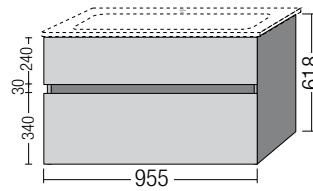

# VANITY UNIT WITH BASIN SETS

PACK.50.XX01 465 x 618 x 406 mm  
Complete with 50cm V-Line washbasin white  
1 pull-out compartment top  
1 pull-out compartment below

£1,099.20 inc VAT

PACK.60.XX01 555 x 618 x 482 mm  
Complete with 60cm V-Line washbasin white  
1 pull-out compartment top  
1 pull-out compartment below

£1,201.20 inc VAT

PACK.80.XX01 755 x 618 x 482 mm  
Complete with 80cm V-Line washbasin white  
1 pull-out compartment top  
1 pull-out compartment below

£1,762.80 inc VAT

PACK.10.XX01 955 x 618 x 482 mm  
Complete with 100cm V-Line washbasin white  
1 pull-out compartment top  
1 pull-out compartment below