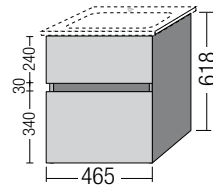

# VANITY UNIT WITH BASIN SETS

PACK.50.XX01 465 x 618 x 406 mm  
Complete with 50cm V-Line washbasin white  
1 pull-out compartment top  
1 pull-out compartment below

£1,099.20 inc VAT

PACK.60.XX01 555 x 618 x 482 mm  
Complete with 60cm V-Line washbasin white  
1 pull-out compartment top  
1 pull-out compartment below