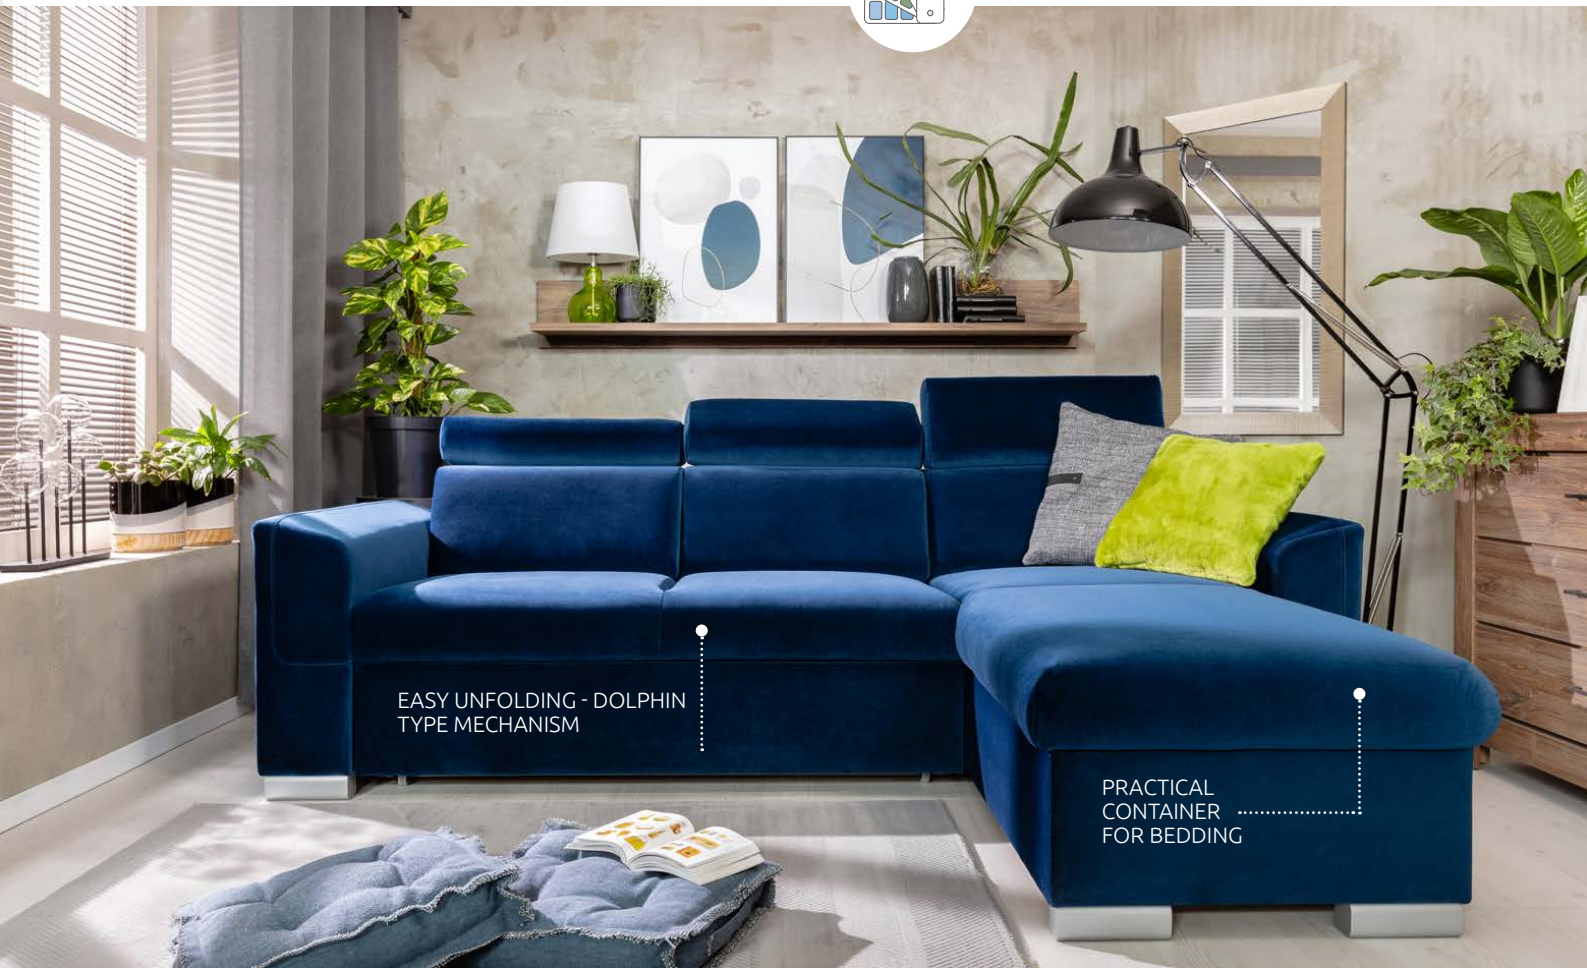

CORNER SOFA
EVIA

Fabric: SOLO 266 GREY
legs: wood, silver

Fabric: SOLO 263 BLUE
legs: wood, silver

ADJUSTABLE
HEADRESTS

INCREASED SEAT
SOFTNESS DUE TO
HIGHLY ELASTIC FOAM

W/H/D: 243/85-98/186 cm, sleeping area: 131x197 cm