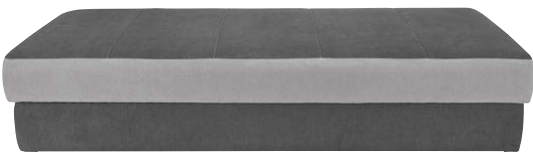

fabric: SORO 90 GREY / SORO 97 GREY
legs: plastic, silver