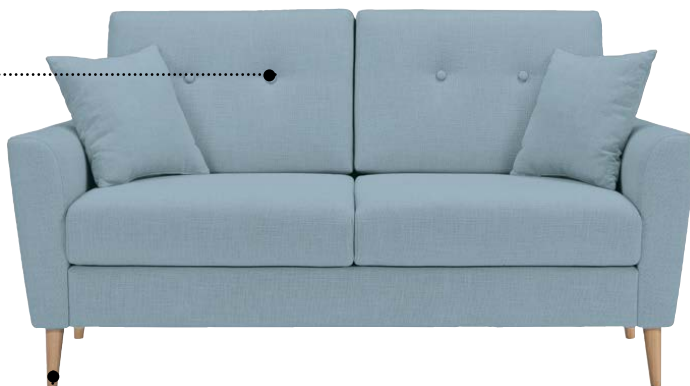

Fabric: CHESTER 21 BLUE
legs: wood, TX002 natural beech

CHARM AND ELEGANCE

The simple design and well-thought-out details will work well in any interior. Thanks to its high slender legs, the Maxime sofa seems to float above the ground. Its decorative quilting, streamlined shapes and subtle pastel colours add chic and elegance.