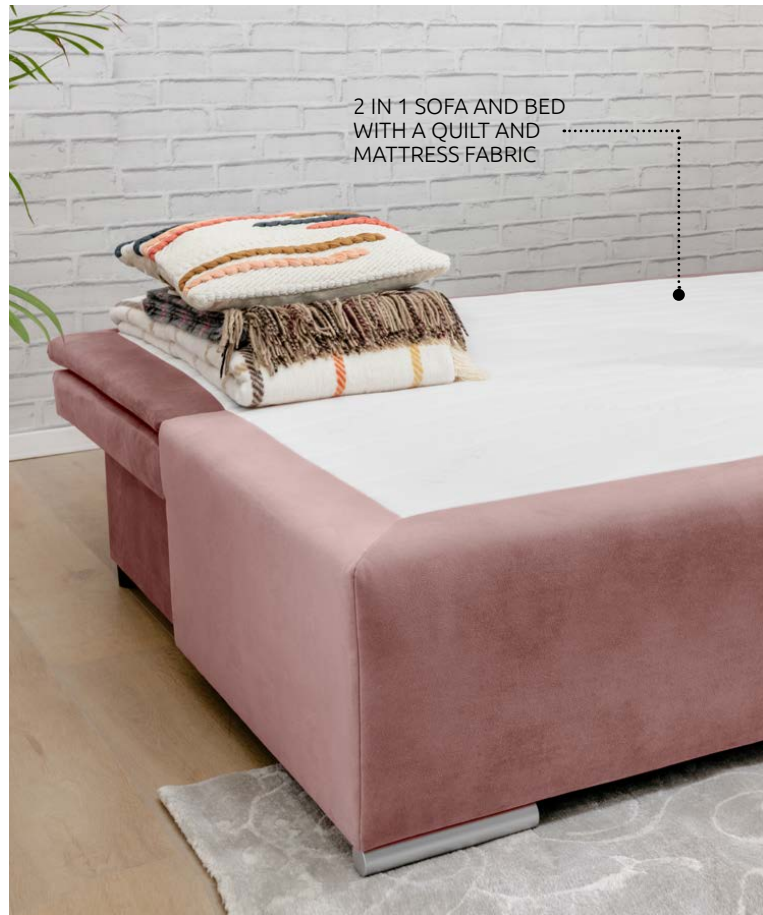

2 IN 1 SOFA AND BED
WITH A QUILT AND
MATTRESS FABRIC