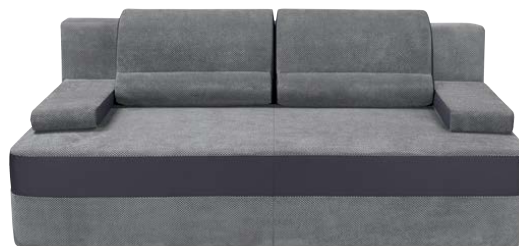

fabric: DOT 95 GREY / MADRYT 980 BLUE
legs: plastic, black

SOFA