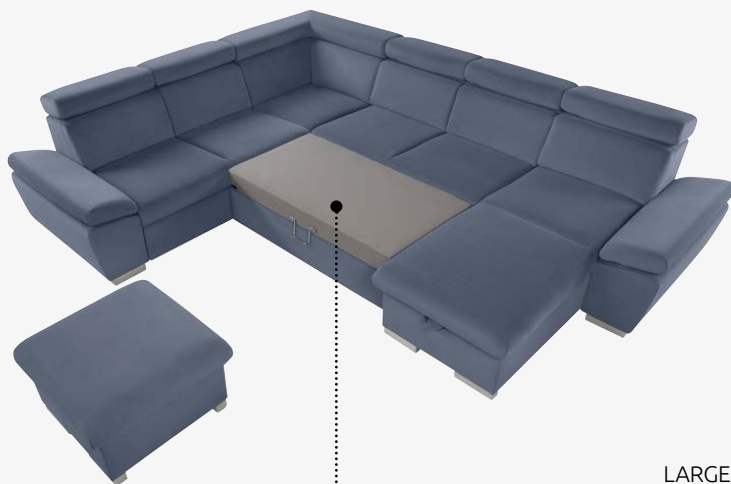

W/H/D: 265/84-95/265 cm

OPTIONAL COMBINATION:
module: P+2BK+E+2F+URCBK+P+H