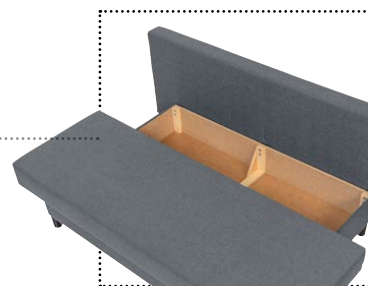

fabric: SOLAR 99 BLACK
legs: wood, TX002 natural beech

SOFA

LAJA

W/H/D: 191/92/82 cm,
sleeping area: 133x191 cm

COMPACT SOFA WITH
DEEP CONTAINER FOR BEDDING

fabric: FARO 17 GREY
legs: plastic

SOFA
LANGO

SOFT AND COMFORTABLE
CUSHIONS