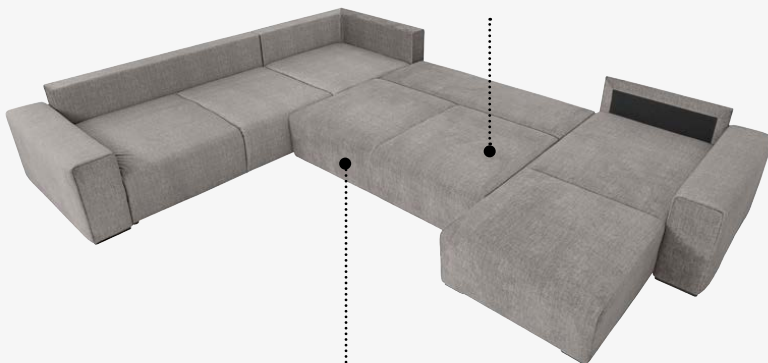

W/H/D: 325/86/283 cm
sleeping area: 145x276 cm

OPTIONAL COMBINATION:
module: PL+2,5S+E+2,5DL+URC+PP+SET

DOUBLE SPRINGS
(BONELL AND S-SPRINGS)
ENHANCE COMFORT

SLEEPING FUNCTION
AND LARGE CONTAINER
FOR BEDDING

W/H/D: 412/86/281 cm
sleeping area: 145x367 cm