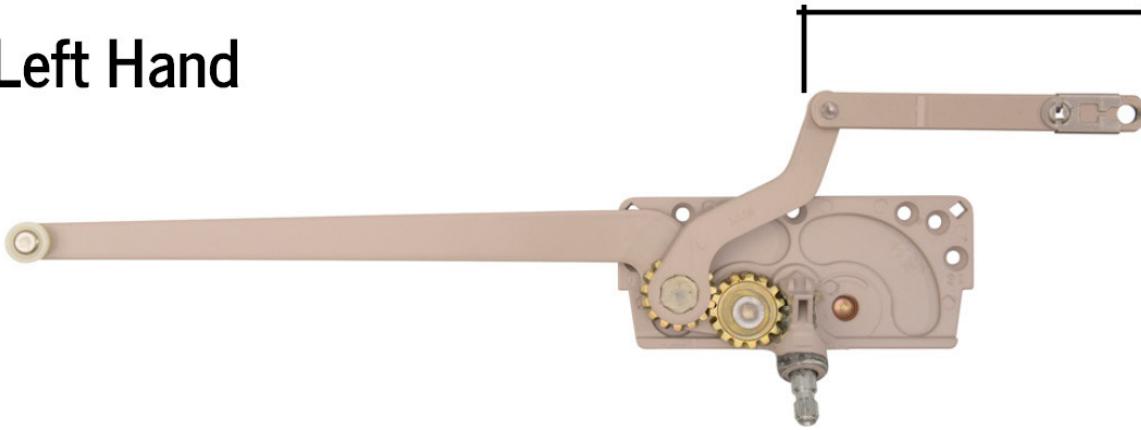

# Handing & Short Arm Length

Short Arm Length  
(2 - 3/16", 3 - 3/16", or 4 - 7/16")

Left Hand

Right Hand