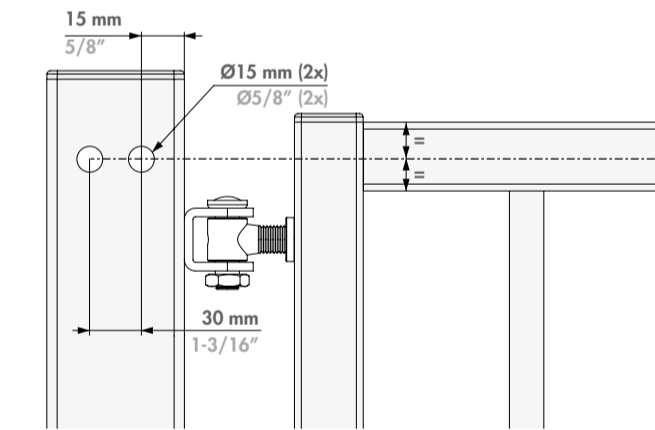

③ Accessories

④ Profile and gate preparation