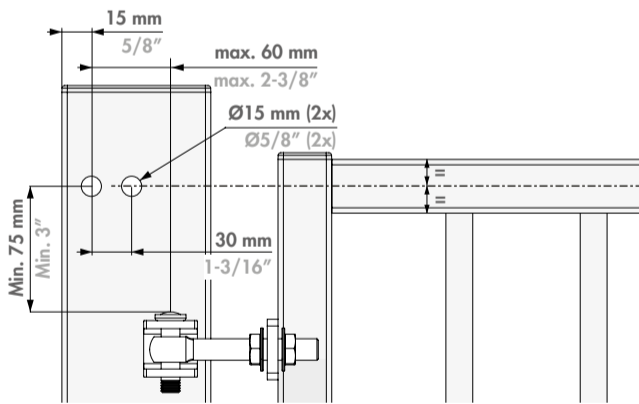

SAMSON-2: INSTALLATION INSTRUCTION

① Package content

1	Quick-Fix
2	90° post bracket
3	180° and Moroccan post bracket
4	Fixation bolts
5	90° tail bracket
6	180° and Moroccan tail bracket
7	Tail bracket bolts
8	Samson-2 gate closer
9	Plastic filler plugs
10	Gate bracket
11	Allen Keys (3 and 5 mm)

180° hinges

② Mounting Situation

③ Accessories

④ Profile and gate preparation

⚠ Min. distance to respect from post to wall

⑤ Mounting the brackets

90° hinges

② Mounting Situation