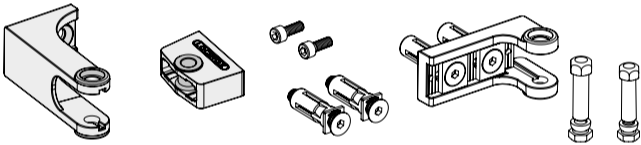

SAMSON-2: INSTALLATION INSTRUCTION

① Package content

1	Quick-Fix
2	90° post bracket
3	180° and Moroccan post bracket
4	Fixation bolts
5	90° tail bracket
6	180° and Moroccan tail bracket
7	Tail bracket bolts
8	Samson-2 gate closer
9	Plastic filler plugs
10	Gate bracket
11	Allen Keys (3 and 5 mm)

180° hinges

② Mounting Situation

③ Accessories

④ Profile and gate preparation

⚠ Min. distance to respect from post to wall

⑤ Mounting the brackets

90° hinges

② Mounting Situation

③ Accessories

④ Profile and gate preparation

⚠ Min. distance to respect from post to wall

⑤ Mounting the brackets

Moroccan Hinge

② Mounting Situation

③ Accessories

④ Profile and gate preparation