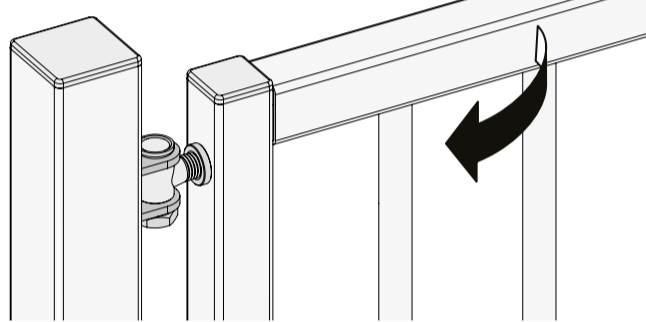

SAMSON-2: INSTALLATION INSTRUCTION

① Package content

1	Quick-Fix
2	90° post bracket
3	180° and Moroccan post bracket
4	Fixation bolts
5	90° tail bracket
6	180° and Moroccan tail bracket
7	Tail bracket bolts
8	Samson-2 gate closer
9	Plastic filler plugs
10	Gate bracket
11	Allen Keys (3 and 5 mm)

180° hinges

② Mounting Situation

③ Accessories

④ Profile and gate preparation

⚠ Min. distance to respect from post to wall

⑤ Mounting the brackets

90° hinges

② Mounting Situation

③ Accessories

④ Profile and gate preparation

⚠ Min. distance to respect from post to wall

⑤ Mounting the brackets

Moroccan Hinge

② Mounting Situation

③ Accessories

④ Profile and gate preparation