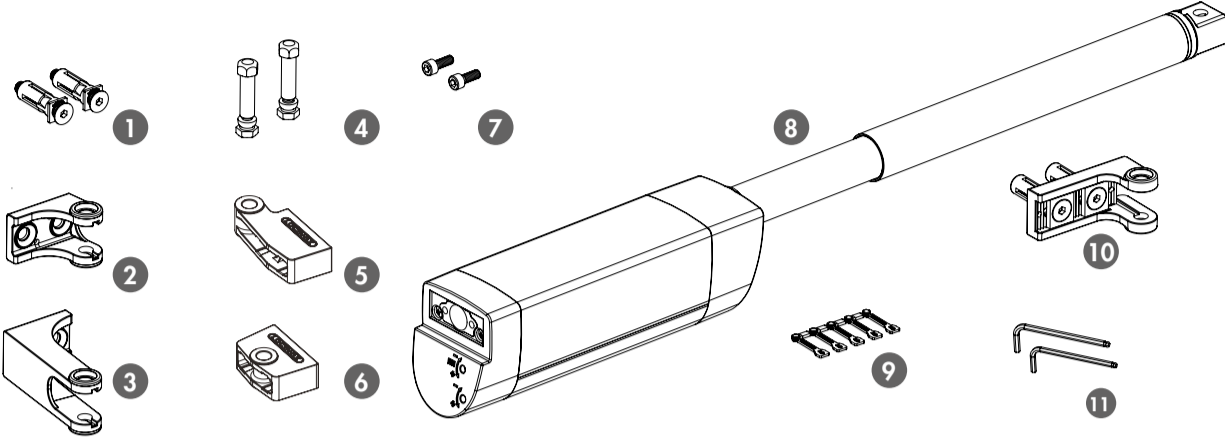

SAMSON-2: INSTALLATION INSTRUCTION

① Package content

1	Quick-Fix
2	90° post bracket
3	180° and Moroccan post bracket
4	Fixation bolts
5	90° tail bracket
6	180° and Moroccan tail bracket
7	Tail bracket bolts
8	Samson-2 gate closer
9	Plastic filler plugs
10	Gate bracket
11	Allen Keys (3 and 5 mm)

180° hinges

② Mounting Situation

③ Accessories

④ Profile and gate preparation

⚠ Min. distance to respect from post to wall

⑤ Mounting the brackets

90° hinges

② Mounting Situation

③ Accessories

④ Profile and gate preparation

⚠ Min. distance to respect from post to wall

⑤ Mounting the brackets

Moroccan Hinge

② Mounting Situation

③ Accessories

④ Profile and gate preparation