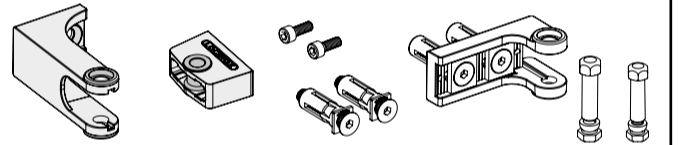

SAMSON-2: INSTALLATION INSTRUCTION

① Package content

1	Quick-Fix
2	90° post bracket
3	180° and Moroccan post bracket
4	Fixation bolts
5	90° tail bracket
6	180° and Moroccan tail bracket
7	Tail bracket bolts
8	Samson-2 gate closer
9	Plastic filler plugs
10	Gate bracket
11	Allen Keys (3 and 5 mm)

180° hinges

② Mounting Situation

③ Accessories

④ Profile and gate preparation

⚠ Min. distance to respect from post to wall

⑤ Mounting the brackets

90° hinges

② Mounting Situation

③ Accessories

④ Profile and gate preparation

⚠ Min. distance to respect from post to wall

⑤ Mounting the brackets

Moroccan Hinge

② Mounting Situation

③ Accessories

④ Profile and gate preparation

⚠ Min. distance to respect from post to wall

⑤ Mounting the brackets

180° hinges

⑥ Mounting the brackets

⑦ Samson-2 tail bracket installation

⑧ Gate closer installation

90° hinges

⑥ Mounting the brackets