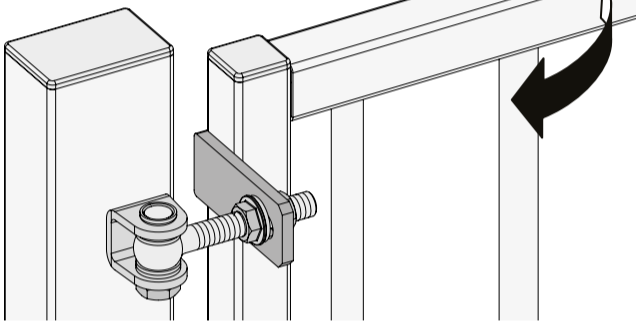

SAMSON-2: INSTALLATION INSTRUCTION

① Package content

1	Quick-Fix
2	90° post bracket
3	180° and Moroccan post bracket
4	Fixation bolts
5	90° tail bracket
6	180° and Moroccan tail bracket
7	Tail bracket bolts
8	Samson-2 gate closer
9	Plastic filler plugs
10	Gate bracket
11	Allen Keys (3 and 5 mm)

180° hinges

② Mounting Situation

③ Accessories

④ Profile and gate preparation

⚠ Min. distance to respect from post to wall

⑤ Mounting the brackets

90° hinges

② Mounting Situation