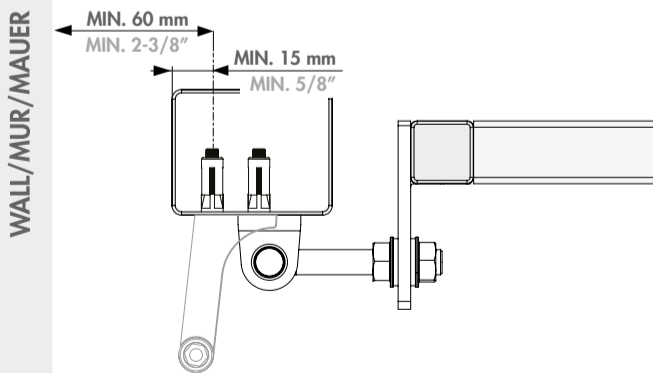

SAMSON-2: INSTALLATION INSTRUCTION

① Package content

1	Quick-Fix
2	90° post bracket
3	180° and Moroccan post bracket
4	Fixation bolts
5	90° tail bracket
6	180° and Moroccan tail bracket
7	Tail bracket bolts
8	Samson-2 gate closer
9	Plastic filler plugs
10	Gate bracket
11	Allen Keys (3 and 5 mm)

180° hinges

② Mounting Situation

③ Accessories

④ Profile and gate preparation

⚠ Min. distance to respect from post to wall

⑤ Mounting the brackets

90° hinges

② Mounting Situation

③ Accessories

④ Profile and gate preparation

⚠ Min. distance to respect from post to wall

⑤ Mounting the brackets

Moroccan Hinge

② Mounting Situation

③ Accessories

④ Profile and gate preparation