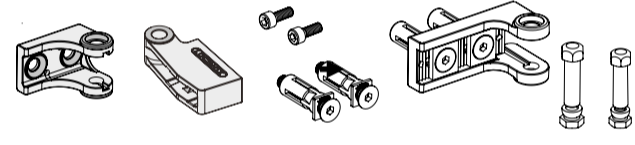

SAMSON-2: INSTALLATION INSTRUCTION

① Package content

1	Quick-Fix
2	90° post bracket
3	180° and Moroccan post bracket
4	Fixation bolts
5	90° tail bracket
6	180° and Moroccan tail bracket
7	Tail bracket bolts
8	Samson-2 gate closer
9	Plastic filler plugs
10	Gate bracket
11	Allen Keys (3 and 5 mm)

180° hinges

② Mounting Situation

③ Accessories

④ Profile and gate preparation

⚠ Min. distance to respect from post to wall

⑤ Mounting the brackets

90° hinges

② Mounting Situation

③ Accessories

④ Profile and gate preparation

⚠ Min. distance to respect from post to wall

⑤ Mounting the brackets

Moroccan Hinge

② Mounting Situation

③ Accessories

④ Profile and gate preparation