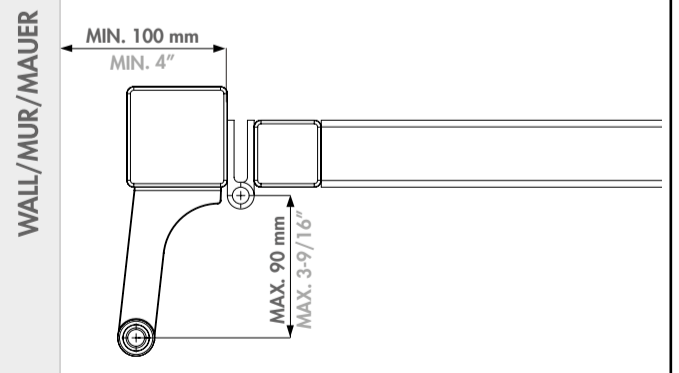

180° hinges

② Mounting Situation

③ Accessories

④ Profile and gate preparation

⚠ Min. distance to respect from post to wall

⑤ Mounting the brackets

90° hinges

② Mounting Situation

③ Accessories

④ Profile and gate preparation

⚠ Min. distance to respect from post to wall

⑤ Mounting the brackets

Moroccan Hinge

② Mounting Situation

③ Accessories

④ Profile and gate preparation

⚠ Min. distance to respect from post to wall

⑤ Mounting the brackets

180° hinges

⑥ Mounting the brackets

⑦ Samson-2 tail bracket installation

⑧ Gate closer installation

90° hinges

⑥ Mounting the brackets