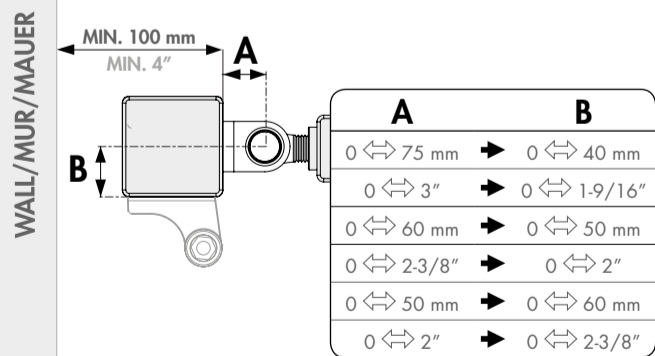

⚠ Min. distance to respect from post to wall