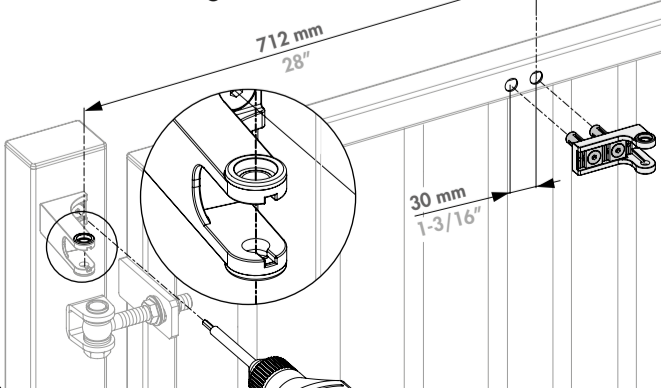

SAMSON-2: INSTALLATION INSTRUCTION

① Package content

1	Quick-Fix
2	90° post bracket
3	180° and Moroccan post bracket
4	Fixation bolts
5	90° tail bracket
6	180° and Moroccan tail bracket
7	Tail bracket bolts
8	Samson-2 gate closer
9	Plastic filler plugs
10	Gate bracket
11	Allen Keys (3 and 5 mm)

180° hinges

② Mounting Situation

③ Accessories

④ Profile and gate preparation

⚠ Min. distance to respect from post to wall

⑤ Mounting the brackets

90° hinges

② Mounting Situation

③ Accessories

④ Profile and gate preparation

⚠ Min. distance to respect from post to wall

⑤ Mounting the brackets

Moroccan Hinge

② Mounting Situation

③ Accessories

④ Profile and gate preparation