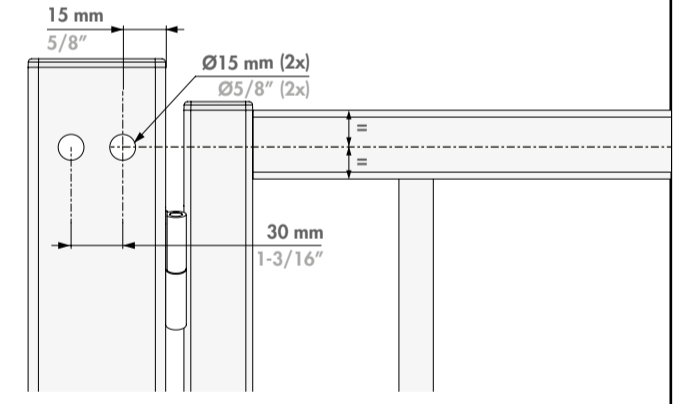

180° hinges

② Mounting Situation

③ Accessories

④ Profile and gate preparation

⚠ Min. distance to respect from post to wall

⑤ Mounting the brackets

90° hinges

② Mounting Situation

③ Accessories

④ Profile and gate preparation

⚠ Min. distance to respect from post to wall

⑤ Mounting the brackets

Moroccan Hinge

② Mounting Situation

③ Accessories

④ Profile and gate preparation

⚠ Min. distance to respect from post to wall

⑤ Mounting the brackets

180° hinges

⑥ Mounting the brackets

⑦ Samson-2 tail bracket installation

⑧ Gate closer installation

90° hinges

⑥ Mounting the brackets