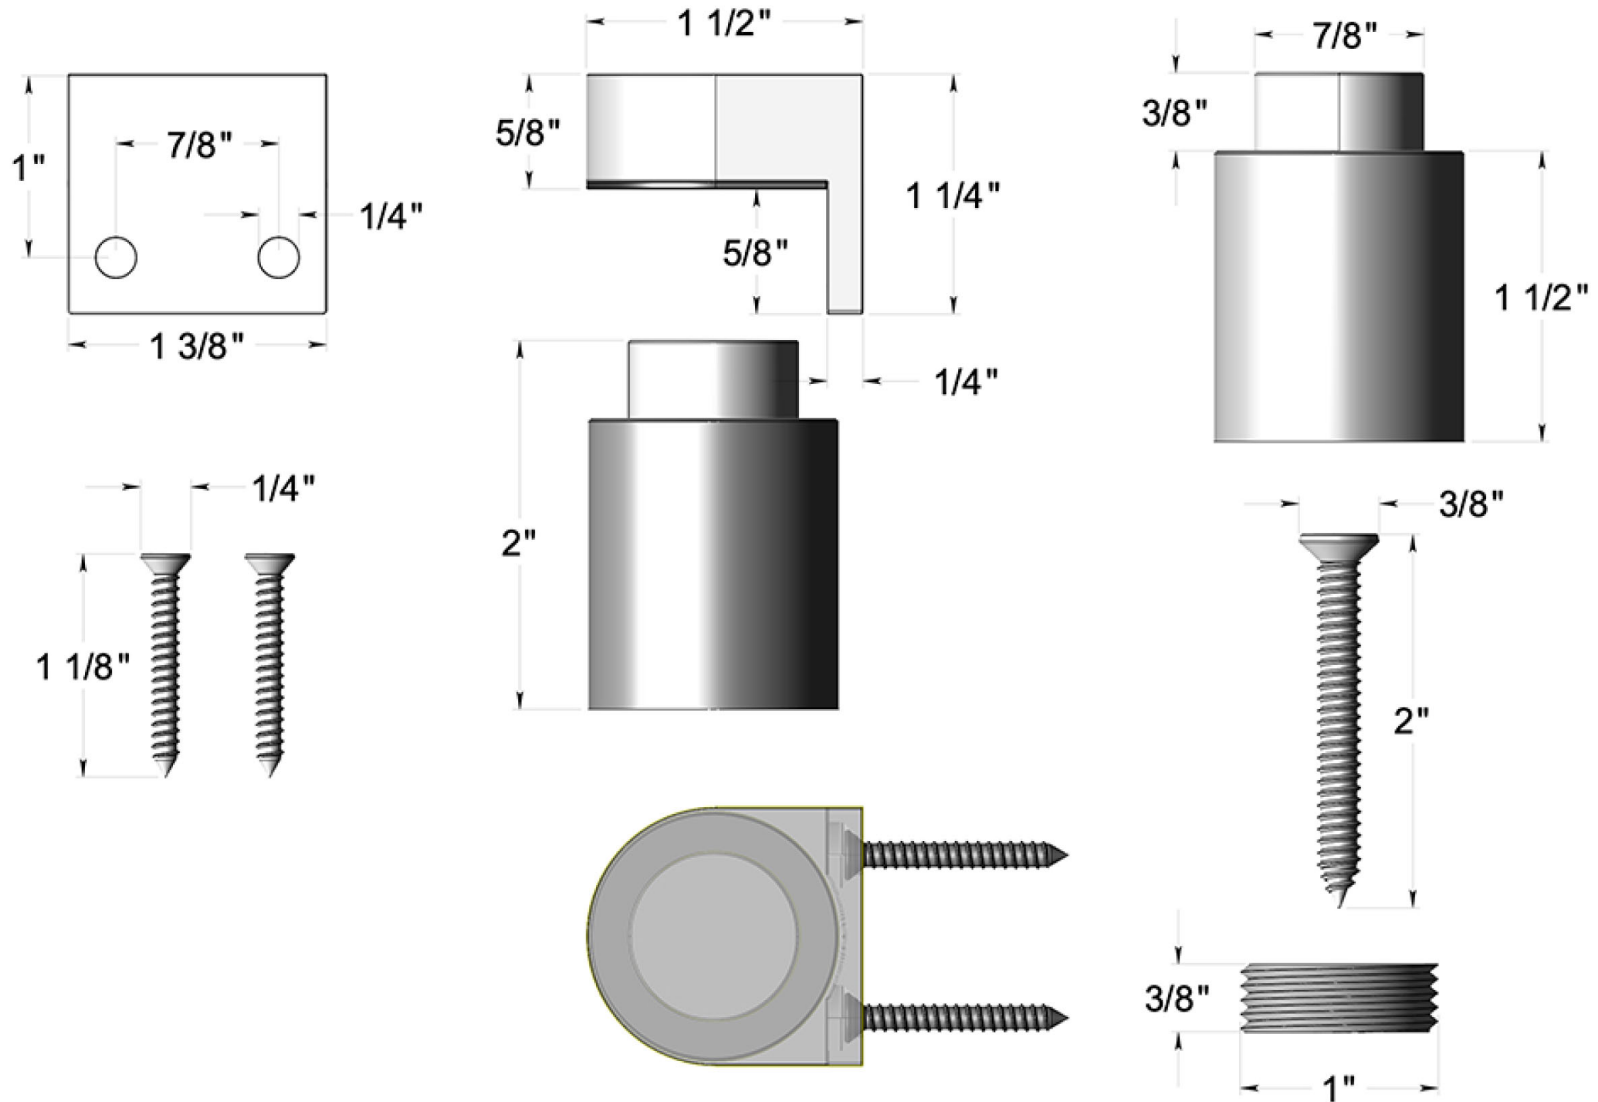

Modern Magnetic Door Holder Specifications

SKU C10909

DRAWING NOT TO SCALE