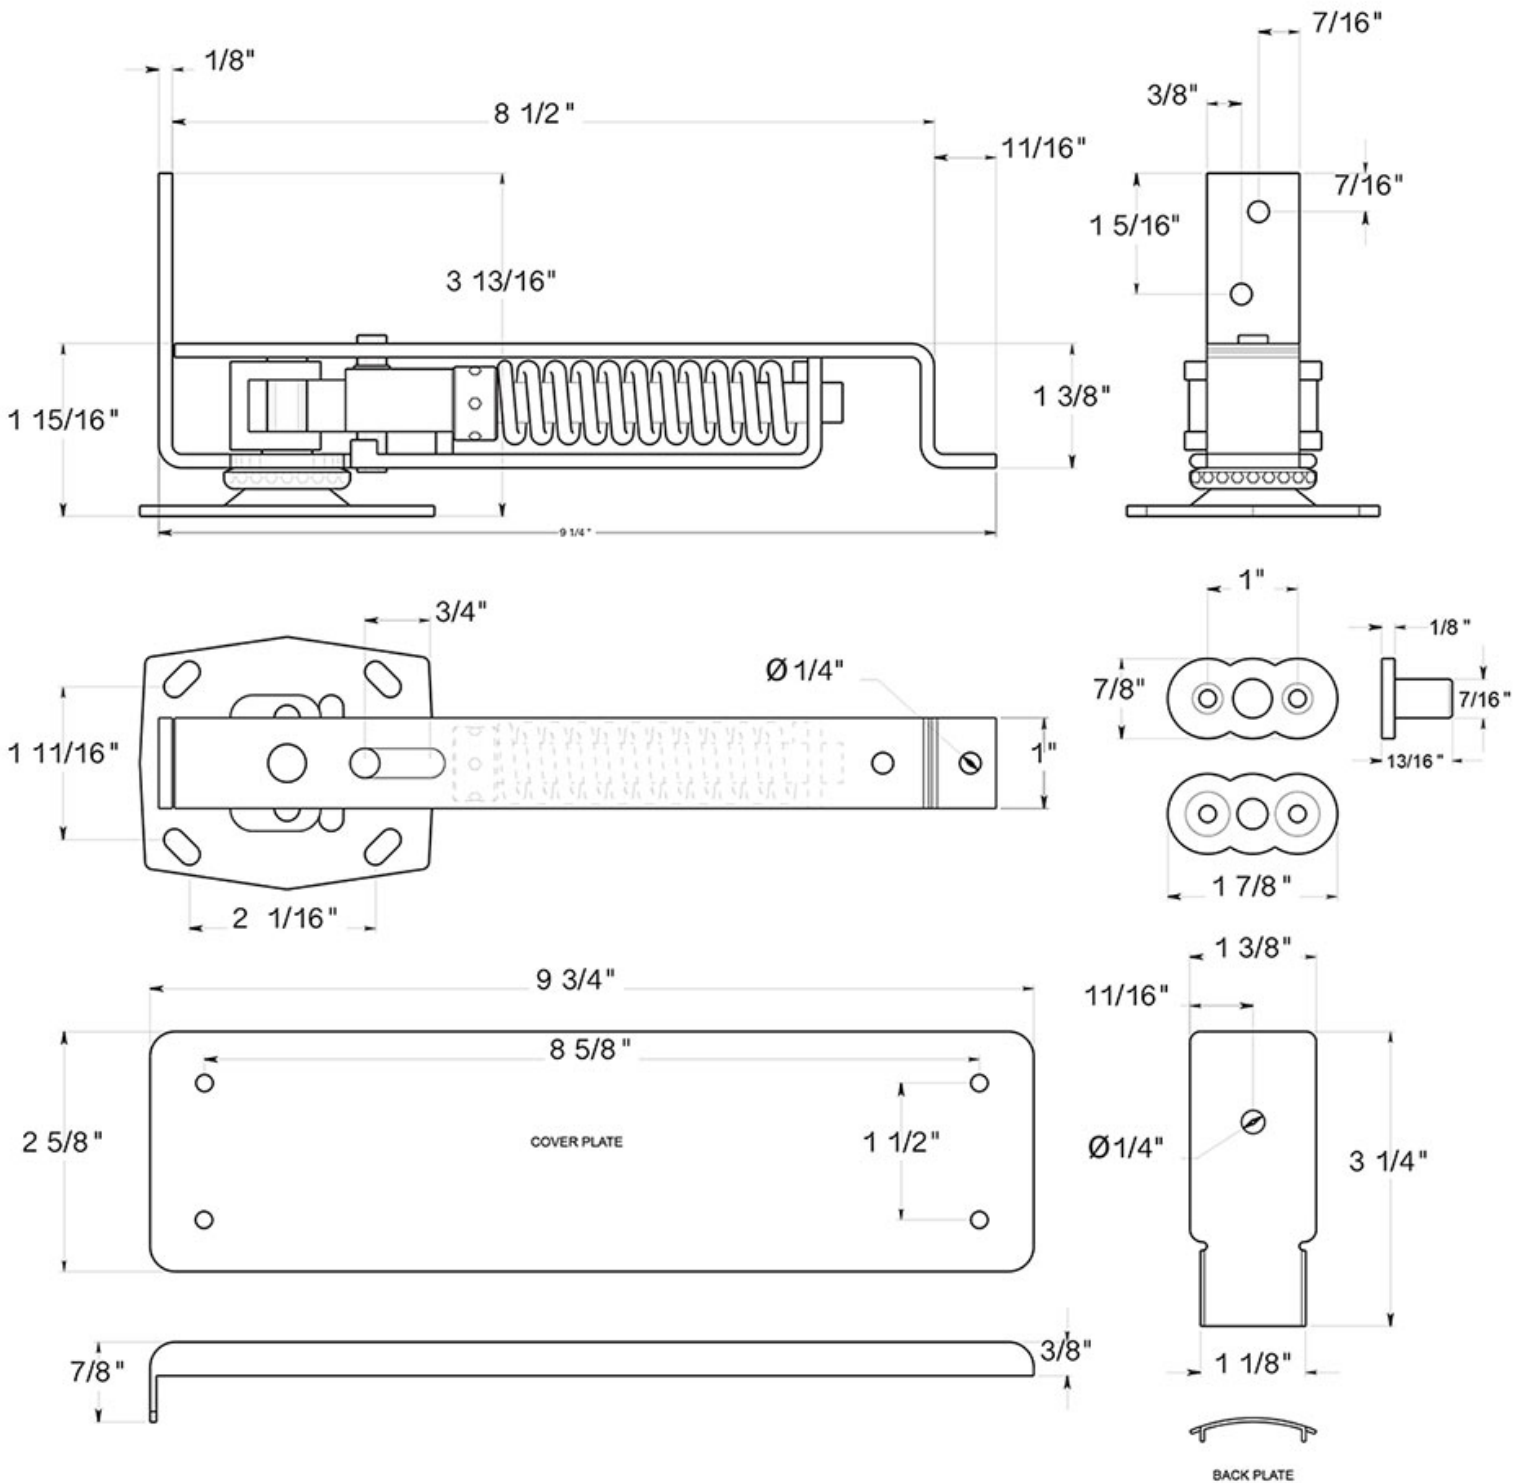

# Medium Duty Adjustable Spring Pivot Set

DRAWING NOT TO SCALE