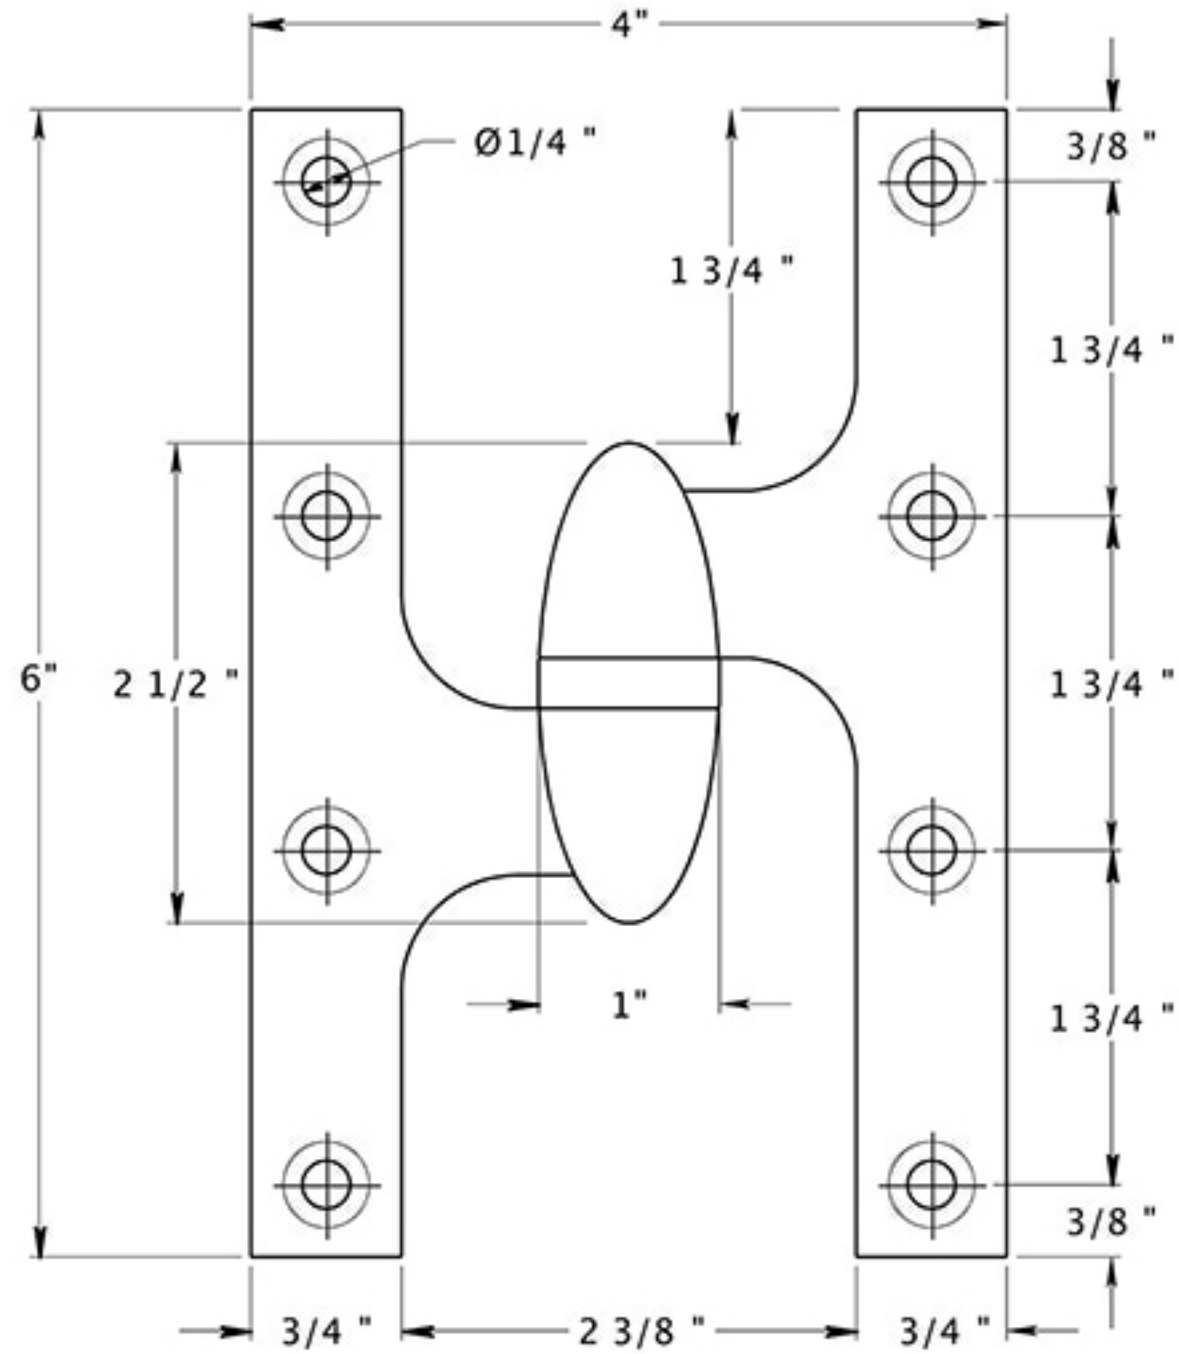

6"x 4" OLIVE KNUCKLE HINGE
SOLID BRASS

LEFT

RIGHT