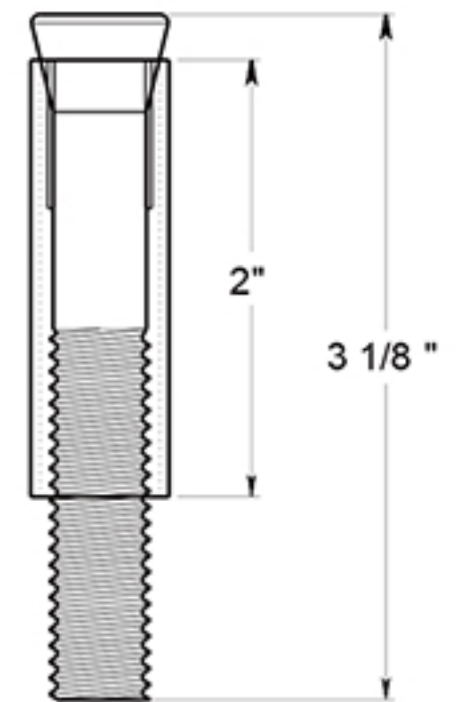

CEMENT ANCHOR

THREAD: 24 x 1.73mm