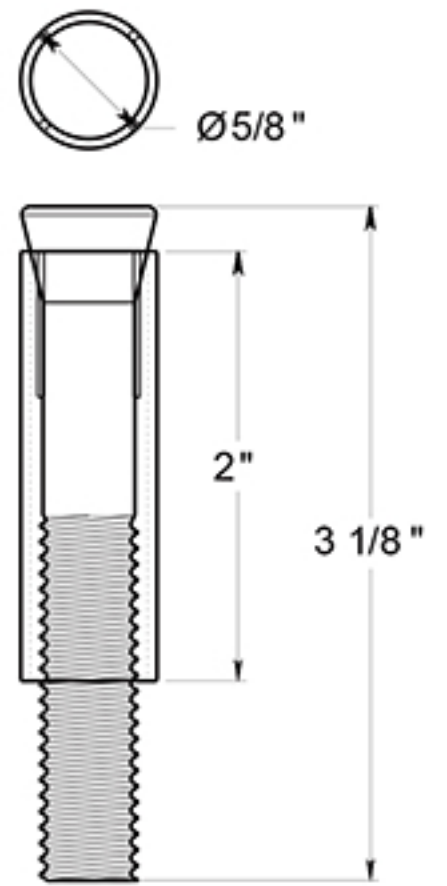

CEMENT ANCHOR

THREAD: 24 x 1.73mm