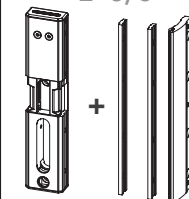

Let's make better fences together

MODULEC-SA: Emissa/Ruptura

Versions

EMISSA-(fail close)

RUPTURA-(fail open)

① Exploded view & dimensions

Package content

② Gate profile dimensions

A = 40 mm
1- 5/8"

A = 50 mm
2"

A = 60 mm
2- 3/8"

③ Left or right mounting

④ Mounting

⑤ Connecting

*Optional SlimStone keypad

Technical specifications