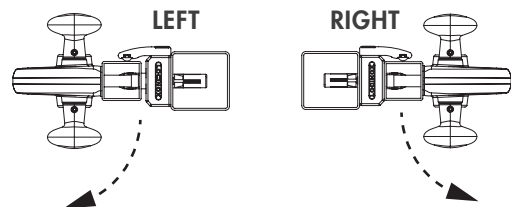

A = 40 mm
1- 5/8"

A = 50 mm
2"

A = 60 mm
2- 3/8"

③ Left or right mounting

④ Mounting

⑤ Connecting

*Optional SlimStone keypad

Technical specifications