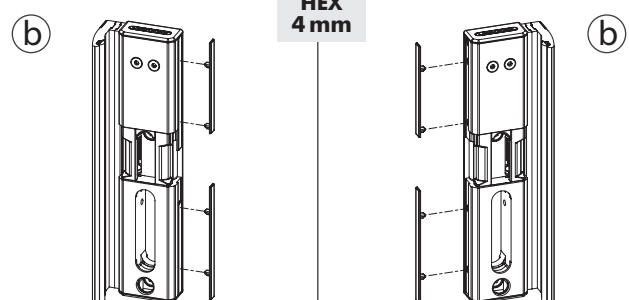

A = 40 mm
1- 5/8"

A = 50 mm
2"

A = 60 mm
2- 3/8"

③ Left or right mounting

④ Mounting

⑤ Connecting

*Optional SlimStone keypad

Technical specifications