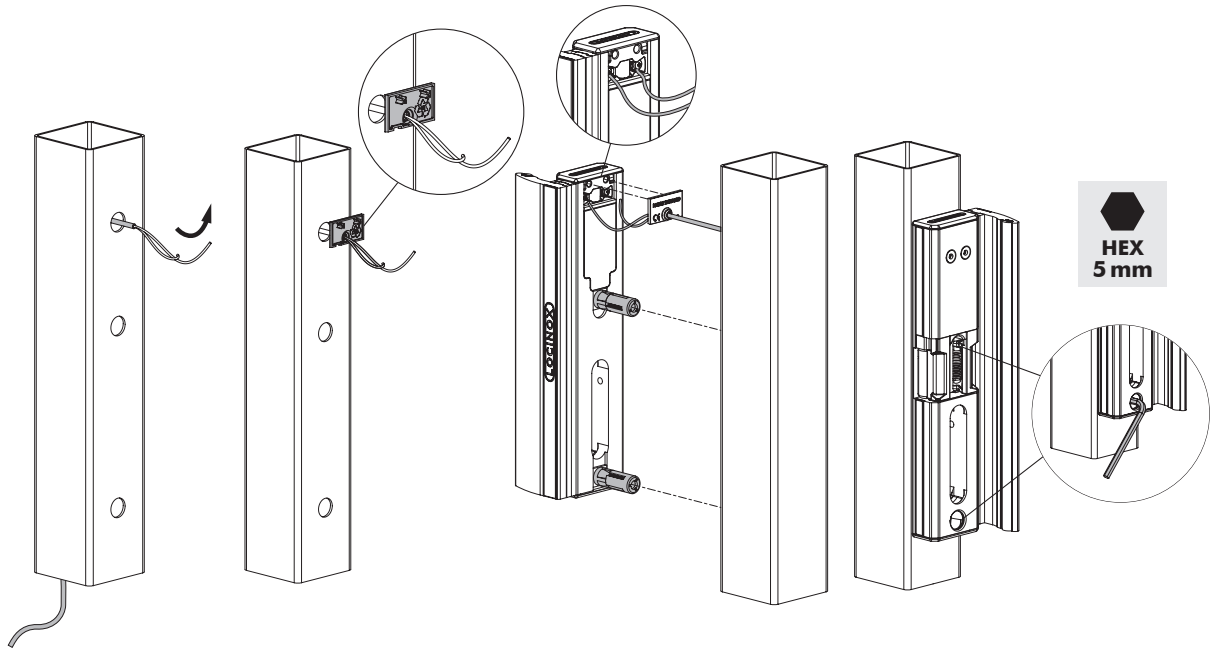

A = 40 mm
1- 5/8"

A = 50 mm
2"

A = 60 mm
2- 3/8"

③ Left or right mounting

④ Mounting

⑤ Connecting

*Optional SlimStone keypad

Technical specifications