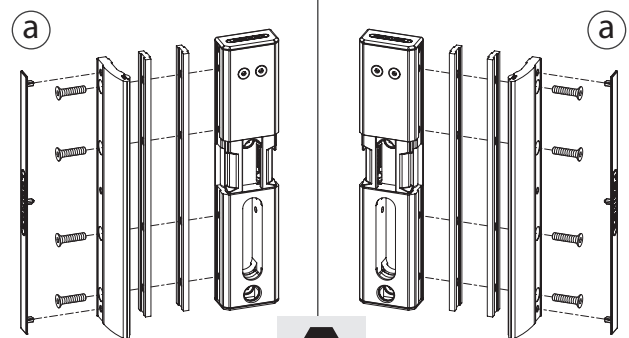

A = 40 mm
1- 5/8"

A = 50 mm
2"

A = 60 mm
2- 3/8"

③ Left or right mounting

④ Mounting

⑤ Connecting

*Optional SlimStone keypad

Technical specifications