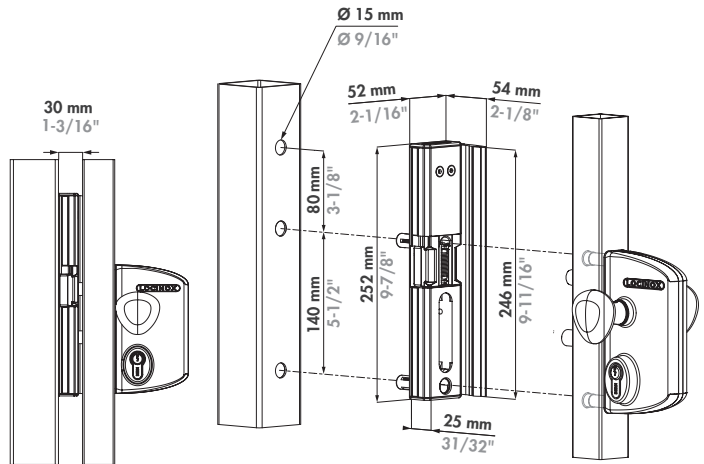

Let's make better fences together

MODULEC-SA: Emissa/Ruptura

Versions

EMISSA-(fail close)

RUPTURA-(fail open)

① Exploded view & dimensions

Package content

② Gate profile dimensions

A = 40 mm
1- 5/8"

A = 50 mm
2"

A = 60 mm
2- 3/8"

③ Left or right mounting

④ Mounting

⑤ Connecting

*Optional SlimStone keypad

Technical specifications

U: 12 V AC/DC
I: 1,25 A
U: 24 V AC/DC
I: 0,62 A
P: 15 W

LOCINOX[®]
WWW.LOCINOX.COM

Doc. Nr.: MANU-000374

* M A N U - 0 0 0 3 7 4 *

Locinox nv • Mannebeekstraat 21 • B-8790 Waregem • Belgium
Tel. +32 (0)56 77 27 66 • Fax. +32 (0)56 77 69 26 • E-mail: locinox@locinox.com