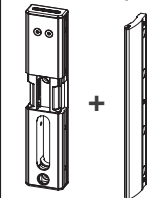

Let's make better fences together

MODULEC-SA: Emissa/Ruptura

Versions

EMISSA-(fail close)

RUPTURA-(fail open)

① Exploded view & dimensions

Package content

② Gate profile dimensions

A = 40 mm
1- 5/8"

A = 50 mm
2"

A = 60 mm
2- 3/8"

③ Left or right mounting

④ Mounting

⑤ Connecting

*Optional SlimStone keypad

Technical specifications