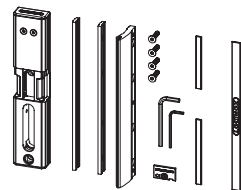

Let's make better fences together

MODULEC-SA: Emissa/Ruptura

Versions

EMISSA-(fail close)

RUPTURA-(fail open)

① Exploded view & dimensions

Package content

② Gate profile dimensions

A = 40 mm
1- 5/8"

A = 50 mm
2"

A = 60 mm
2- 3/8"

③ Left or right mounting

④ Mounting

⑤ Connecting

*Optional SlimStone keypad

Technical specifications