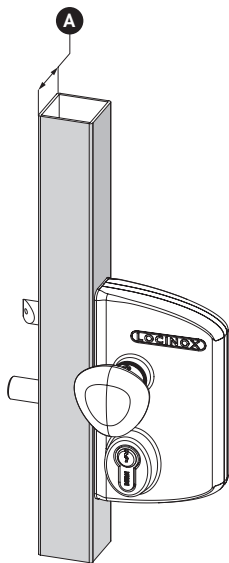

Let's make better fences together

MODULEC-SA: Emissa/Ruptura

Versions

EMISSA-(fail close)

RUPTURA-(fail open)

① Exploded view & dimensions

Package content

② Gate profile dimensions

A = 40 mm
1- 5/8"

A = 50 mm
2"

A = 60 mm
2- 3/8"

③ Left or right mounting

④ Mounting

⑤ Connecting

*Optional SlimStone keypad

Technical specifications