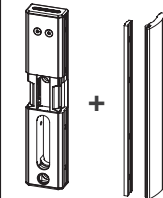

Let's make better fences together

MODULEC-SA: Emissa/Ruptura

Versions

EMISSA-(fail close)

RUPTURA-(fail open)

① Exploded view & dimensions

Package content

② Gate profile dimensions

A = 40 mm
1- 5/8"

A = 50 mm
2"

A = 60 mm
2- 3/8"

③ Left or right mounting

④ Mounting

⑤ Connecting

*Optional SlimStone keypad

Technical specifications