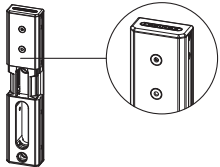

Let's make better fences together

MODULEC-SA: Emissa/Ruptura

Versions

EMISSA-(fail close)

RUPTURA-(fail open)

① Exploded view & dimensions

Package content

② Gate profile dimensions

A = 40 mm
1- 5/8"

A = 50 mm
2"

A = 60 mm
2- 3/8"

③ Left or right mounting

④ Mounting

⑤ Connecting

*Optional SlimStone keypad

Technical specifications