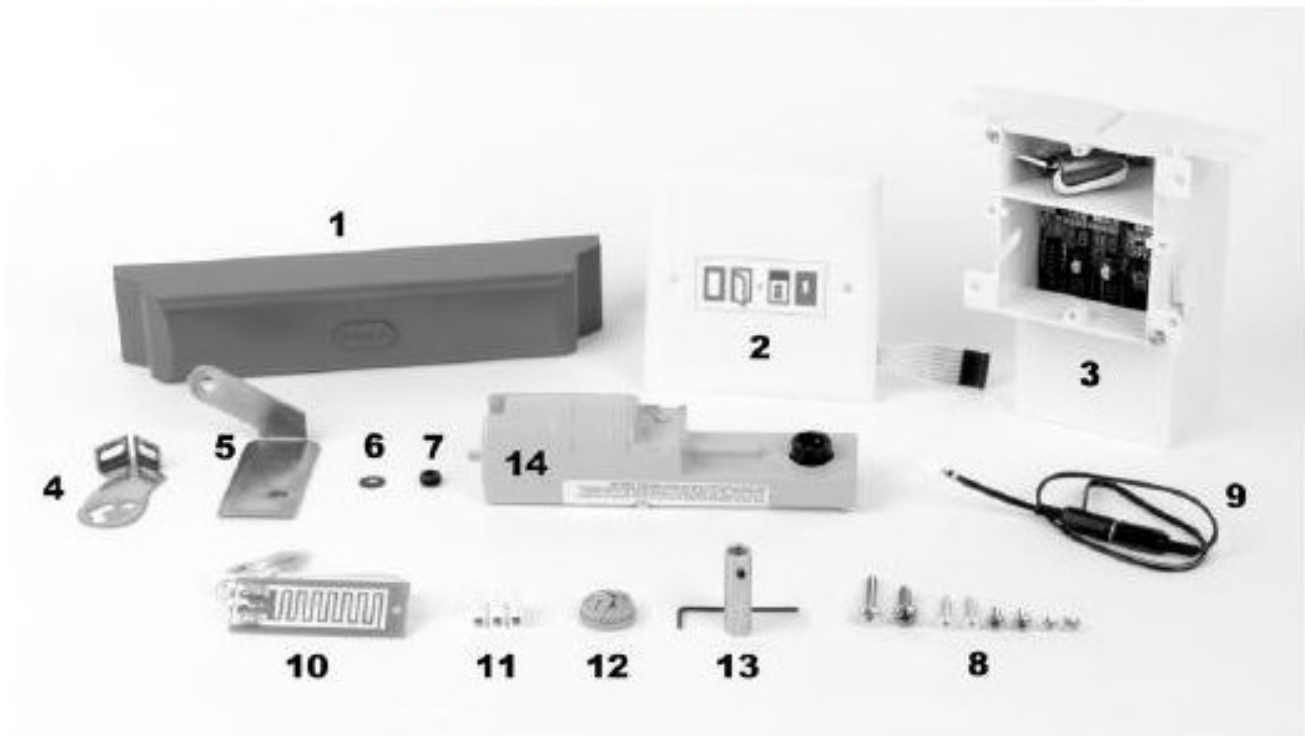

## HardwareSource SKU's 800901 and 800897

### Included Parts List

(Cover sold separately)

### Parts list

1. Motor Cover (Not Included)
  2. Control unit cover plate
  3. Wall mounted control unit
  4. Mounting bracket – Window \*
  5. Mounting bracket – Skylight \*\*
  6. Push on fastener
  7. Isolation grommet
  8. Screws
  9. Screen interlock
  10. Rain sensor
  11. Terminal block
  12. Strain relief
  13. Spline adapter and wrench
  14. Motor unit
- Installation instructions *(not pictured)*