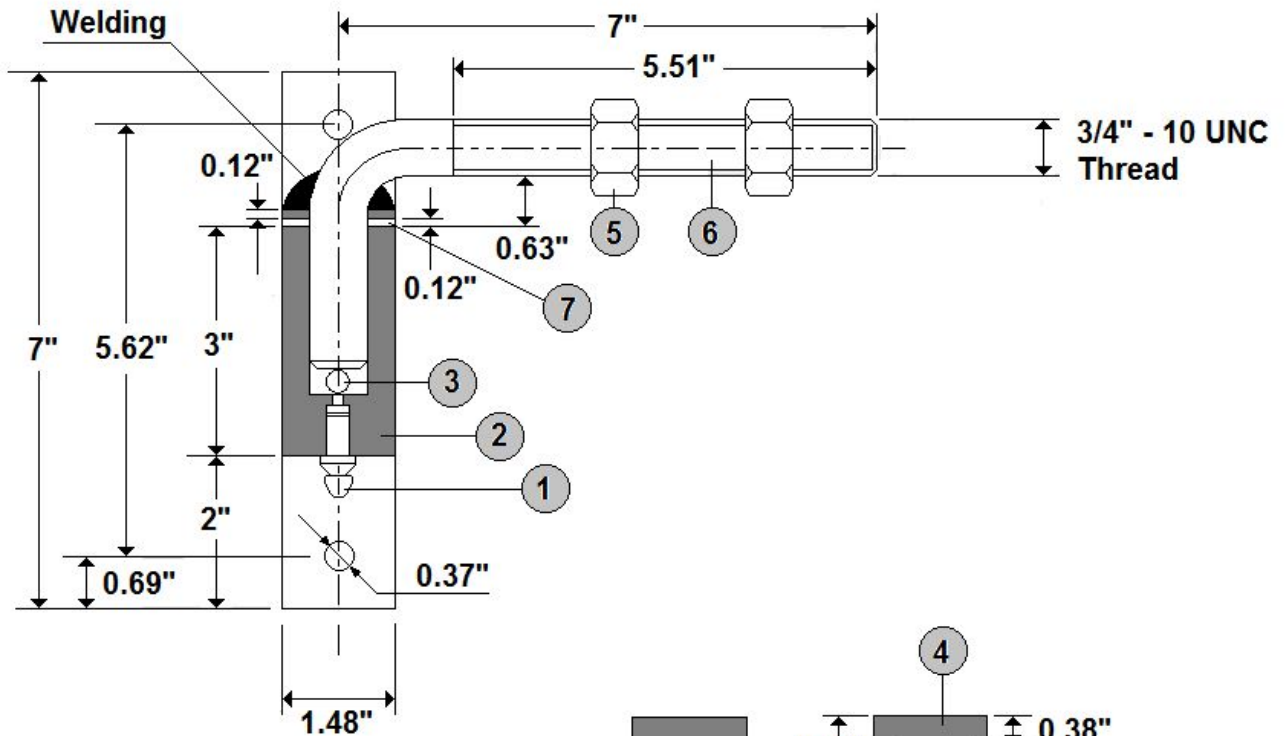

1 (858) 322-6353

www.HardwareSource.com

SKU 783002

NOTE:

- 1. Grease Fitting
- 2. Housing
- 3. Steel Ball
- 4. Backing Plate
- 5. Nut
- 6. Bolt
- 7. Washer