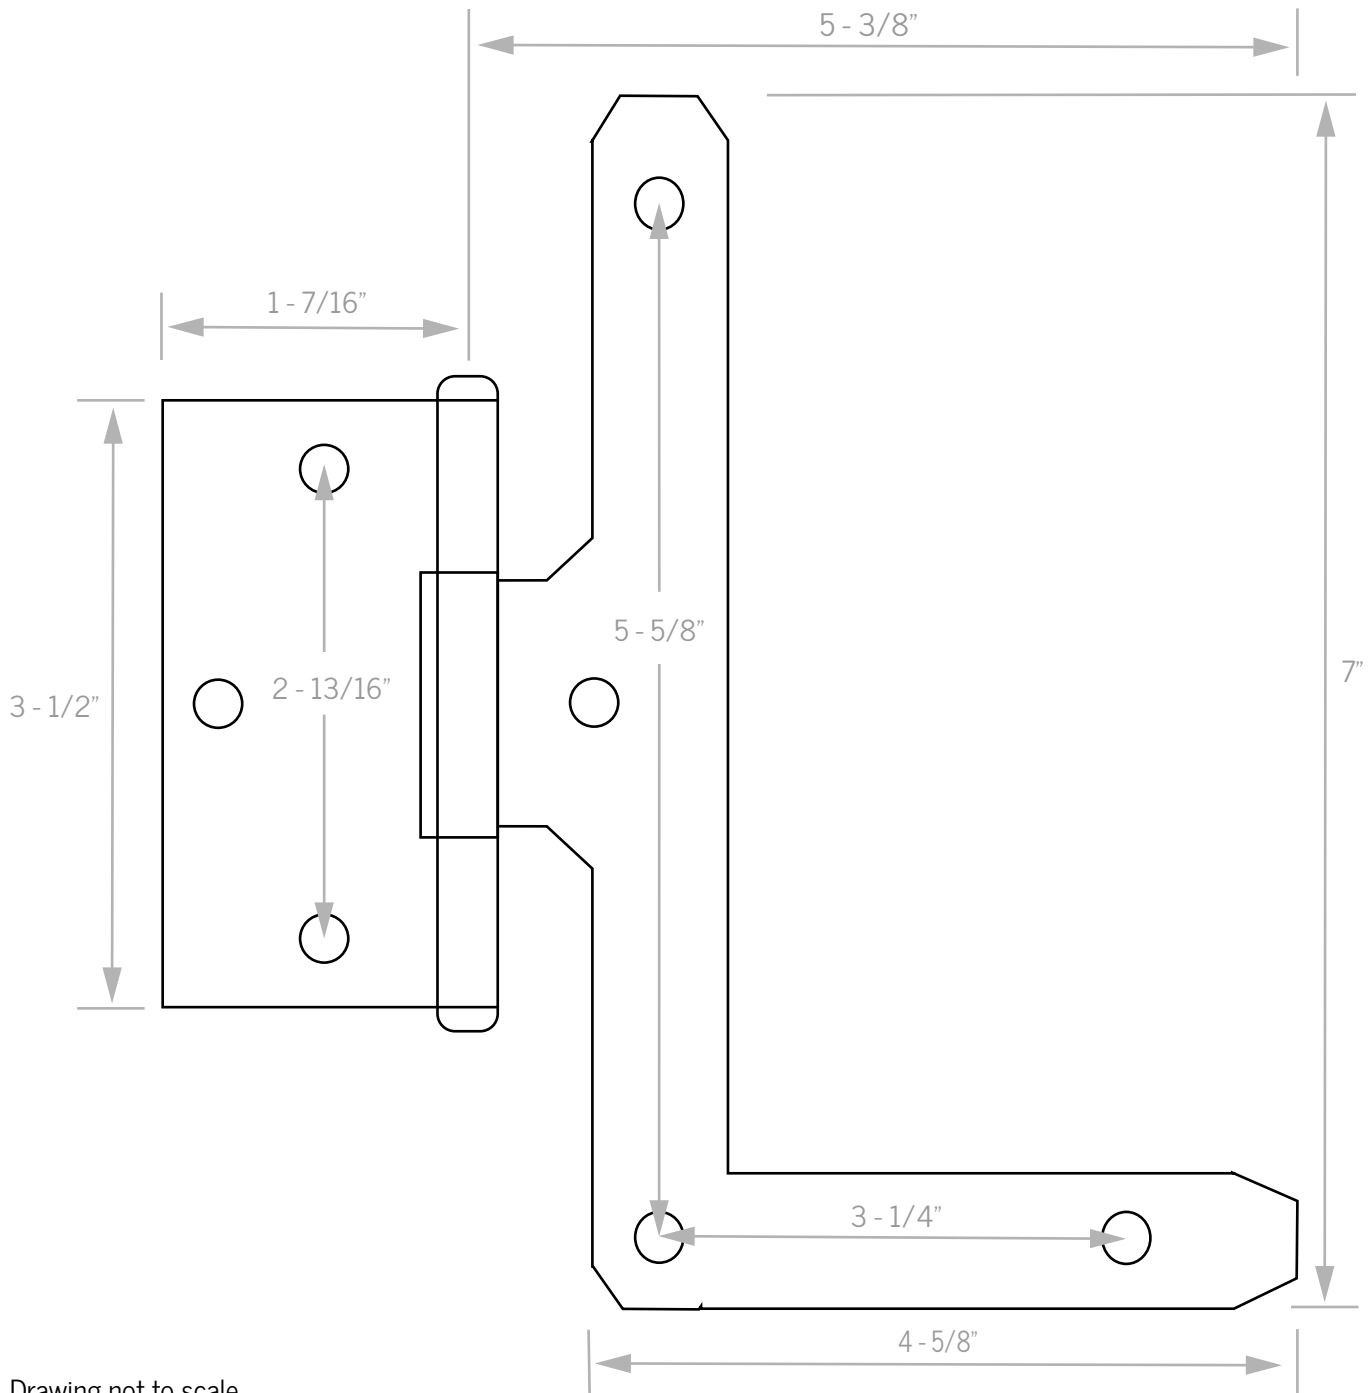

WWW.HARDWARESOURCE.COM
1-858-322-6353 | INFO@HARDWARESOURCE.COM

SKU: 778032

Drawing not to scale