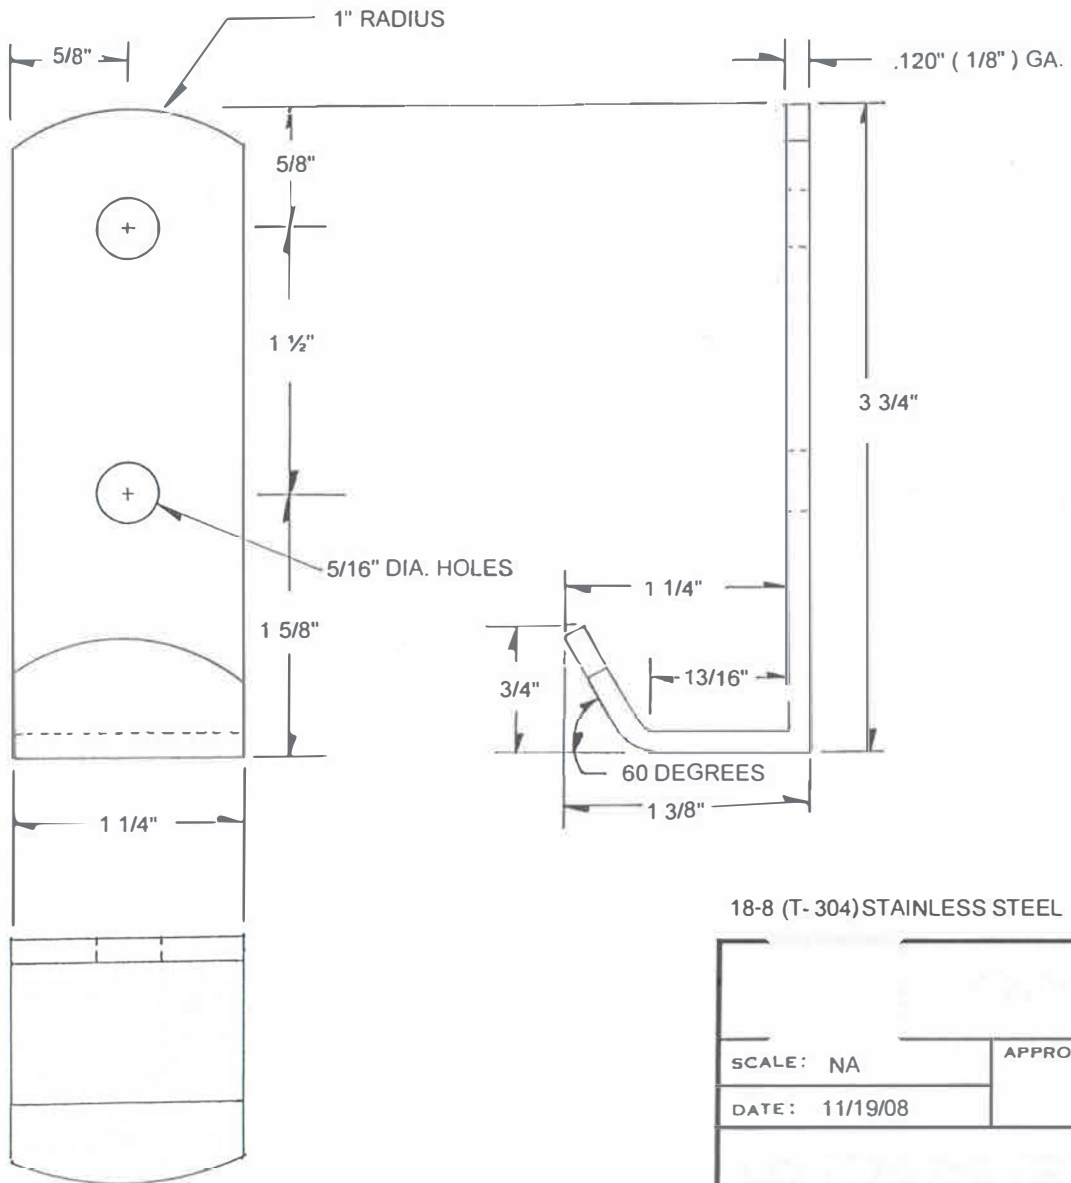

5/8" DIA. ROD 24" LENGTH

18-8 (T-304) STAINLESS STEEL

SCALE: NA	APPROVED BY:	DRAWN BY
DATE: 1/1/2000		REVISED
S.S. CANE BOLT		
		DRAWING NUMBER

18-8 (T-304) STAINLESS STEEL

<p>11/19/08 10:20 AM 10/13</p>		
SCALE: NA	APPROVED BY:	DRAWN BY
DATE: 11/19/08		REVISED
<p>S.S. 5/8" SLIDE BOLT</p>		
		DRAWING NUMBER

18-8 (T-304) STAINLESS STEEL

<p>SCALE: NA</p>			<p>APPROVED BY:</p>			<p>DRAWN BY:</p>		
<p>DATE: 11/19/08</p>			<p>REVISIONS:</p>			<p>REVISIONS:</p>		
<p>S.S. GUIDE 5/8"</p>						<p>DRAWING NUMBER</p>		

18-8 (T-304) STAINLESS STEEL

SCALE: NA		APPROVED BY:	DRAWN BY:
DATE: 11/19/08			REVISED:
S.S. HOOK			DRAWING NUMBER: