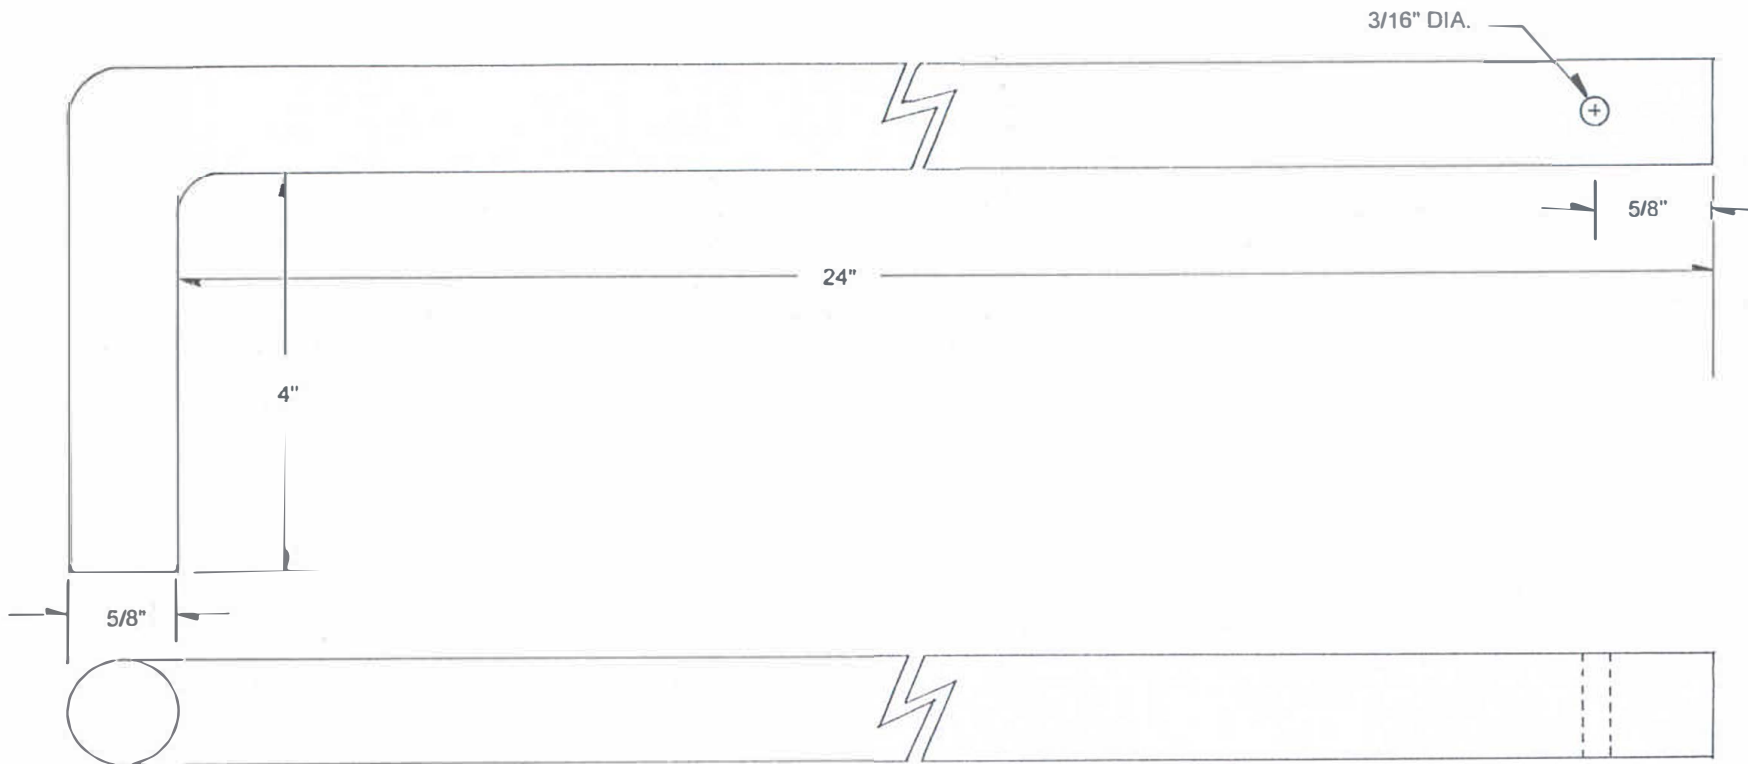

5/8" DIA. ROD 24" LENGTH

18-8 (T-304) STAINLESS STEEL

SCALE: NA	APPROVED BY:	DRAWN BY
DATE: 1/1/2000		REVISED
S.S. CANE BOLT		
		DRAWING NUMBER

18-8 (T-304) STAINLESS STEEL

<p>11/19/08 10:20 AM 10/13</p>		
SCALE: NA	APPROVED BY:	DRAWN BY
DATE: 11/19/08		REVISED
<p>S.S. 5/8" SLIDE BOLT</p>		
		DRAWING NUMBER

18-8 (T-304) STAINLESS STEEL

<p>SCALE: NA</p>			<p>APPROVED BY:</p>			<p>DRAWN BY:</p>		
<p>DATE: 11/19/08</p>			<p>REVISIONS:</p>			<p>REVISIONS:</p>		
<p>S.S. GUIDE 5/8"</p>						<p>DRAWING NUMBER</p>		

18-8 (T-304) STAINLESS STEEL

SCALE: NA		APPROVED BY:	DRAWN BY:
DATE: 11/19/08			REVISED:
S.S. HOOK			DRAWING NUMBER: