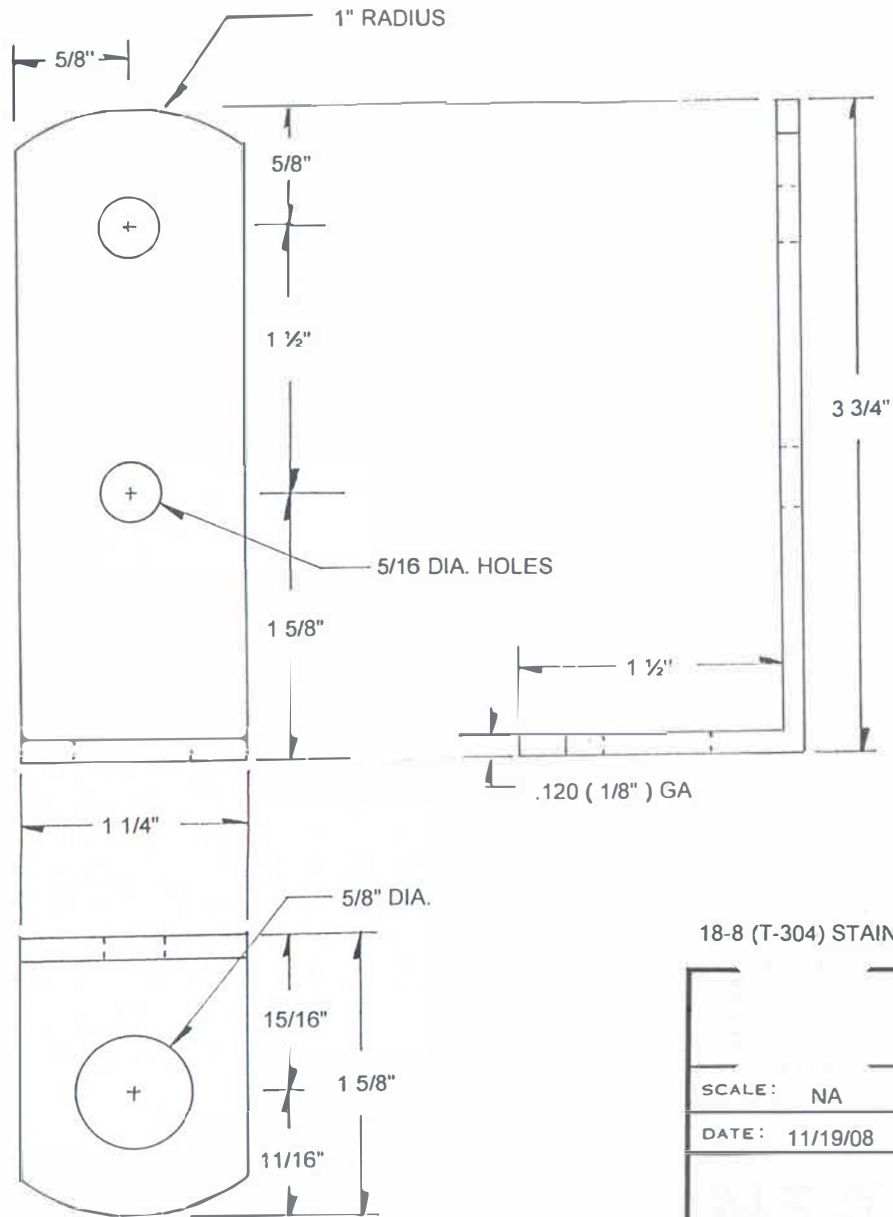

5/8" DIA. ROD 24" LENGTH

18-8 (T-304) STAINLESS STEEL

SCALE: NA	APPROVED BY:	DRAWN BY
DATE: 1/1/2000		REVISED
S.S. CANE BOLT		
		DRAWING NUMBER

18-8 (T-304) STAINLESS STEEL

<p>11/19/08 10:20 AM 10/13</p>		
SCALE: NA	APPROVED BY:	DRAWN BY
DATE: 11/19/08		REVISED
<p>S.S. 5/8" SLIDE BOLT</p>		
		DRAWING NUMBER

18-8 (T-304) STAINLESS STEEL

<p>SCALE: NA</p>			<p>APPROVED BY:</p>			<p>DRAWN BY:</p>		
<p>DATE: 11/19/08</p>			<p>REVISIONS:</p>			<p>REVISIONS:</p>		
<p>S.S. GUIDE 5/8"</p>						<p>DRAWING NUMBER</p>		

18-8 (T-304) STAINLESS STEEL

SCALE: NA		APPROVED BY:	DRAWN BY:
DATE: 11/19/08			REVISED:
S.S. HOOK			DRAWING NUMBER: