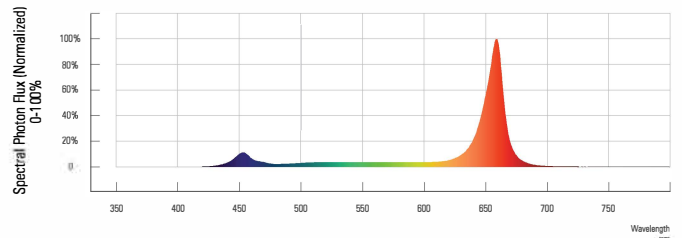

PhysioSpec™ **BROAD R8**