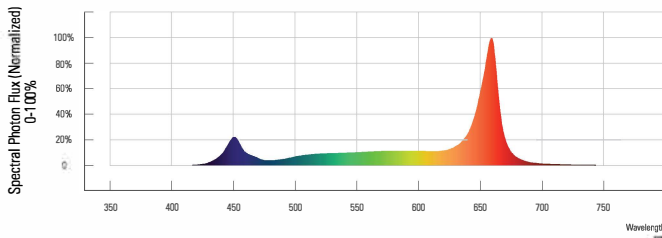

PhysioSpec™ **BROAD R6**