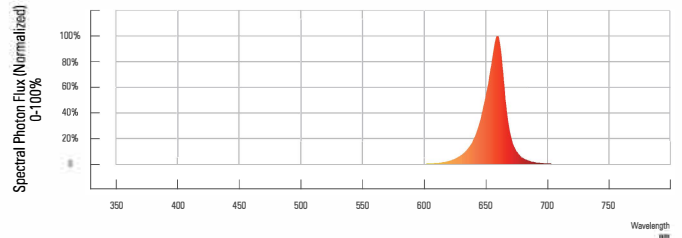

PhysioSpec™ **MONO RED (660nm)**