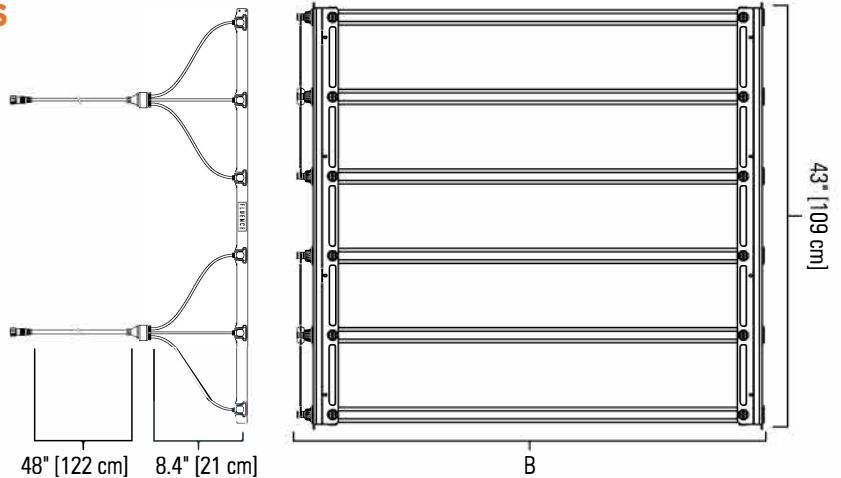

Contact The Lamphouse
 info@thelamphouse.co.za
 www.fluence.science/RAZR

RAZR Modular

Rack Fixtures with 8-inch Light Bar Spacing

2'X4' 3-BAR RACK FIXTURE DIMENSIONS

WITH RIGHT ANGLE DC SPLITTER CABLE
(HORIZONTAL ARRAY LAYOUT)

WITH STRAIGHT DC SPLITTER CABLE
(VERTICAL ARRAY LAYOUT)

4'X4' 6-BAR RACK FIXTURE DIMENSIONS

WITH RIGHT ANGLE DC SPLITTER CABLE
(HORIZONTAL ARRAY LAYOUT)

WITH STRAIGHT DC SPLITTER CABLE
(VERTICAL ARRAY LAYOUT)

Configuration	Dimension A	Dimension B	Dimension C
RM-44-S	42.2" [107 cm]	43.9" [111 cm]	44.7" [113 cm]
RM-44-SL	42.4" [108 cm]	43.8" [111 cm]	44.6" [113 cm]
RM-48-S	45.2" [115 cm]	47.0" [119 cm]	47.7" [121 cm]
RM-48-SL	45.4" [116 cm]	46.9" [119 cm]	47.6" [121 cm]
RM-53-S/R	51.4" [130 cm]	53.2" [135 cm]	53.9" [137 cm]
RM-53-SL/RL	51.6" [131 cm]	53.1" [135 cm]	53.8" [137 cm]