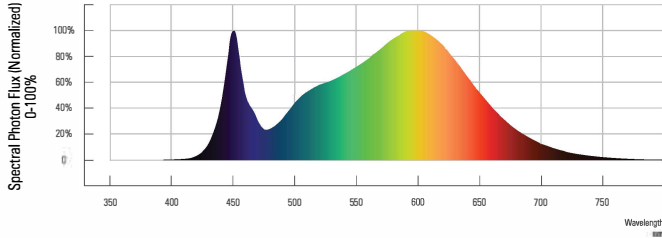

RAZR Modular

Rack Fixtures with 8-inch Light Bar Spacing

SPECTRA

PhysioSpec™ **BROAD R3a**