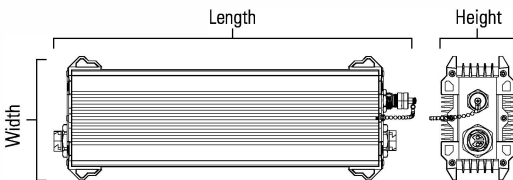

POWER SUPPLY

Contact The Lamphouse
info@thelamphouse.co.za
www.fluence.science/RAZR