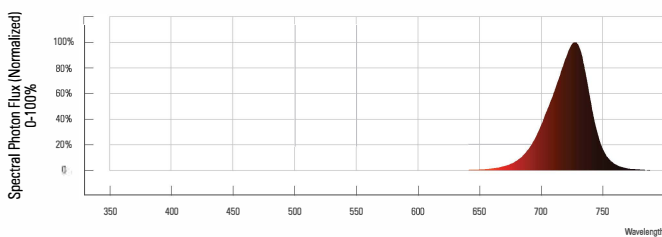

PhysioSpec™ **MONO FAR RED (730 nm)**

PhysioSpec™ Spectrum	Enclosure Type	Light Bar Output (μmol/s)	Efficacy (μmol/J)	SKU Abbreviation
BROAD R3a	No Enclosure	68	2.6	RM-48-S-BW3
	Enclosed	64	2.5	RM-48-SL-BW3
BROAD R4	No Enclosure	66	2.8	RM-48-S-BW4
	Enclosed	62	2.7	RM-48-SL-BW4
BROAD R6	No Enclosure	77	3.3	RM-48-S-BP6
	Enclosed	73	3.1	RM-48-SL-BP6
BROAD R8	No Enclosure	89	3.6	RM-48-S-BP8
	Enclosed	85	3.5	RM-48-SL-BP8
DUAL R9B	No Enclosure	92	3.9	RM-48-S-DR9
	Enclosed	87	3.7	RM-48-SL-DR9
MONO RED (600 nm)	No Enclosure	93	3.7	RM-48-S-MRD
	Enclosed	87	3.5	RM-48-SL-MRD
FAR RED (730 nm)	No Enclosure	74*	3.1*	RM-48-S-MFR
	Enclosed	70*	2.9*	RM-48-SL-MFR

*Based on total photon flux (wavelengths 400-800 nm)

Disclaimer: Performance values are from representative tests performed in accordance with industry standards listed. Actual application performance may vary due to component tolerances and installation, environmental, and field measurements conditions.

Contact The Lamphouse
info@thelamphouse.co.za
www.fluence.science/RAZR