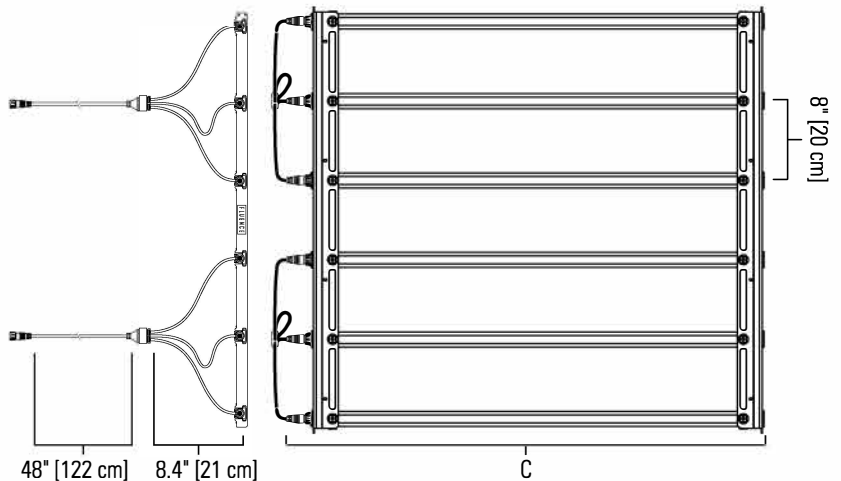

Contact The Lamphouse
 info@thelamphouse.co.za
 www.fluence.science/RAZR

RAZR Modular

Rack Fixtures with 8-inch Light Bar Spacing

2'X4' 3-BAR RACK FIXTURE DIMENSIONS

WITH RIGHT ANGLE DC SPLITTER CABLE
(HORIZONTAL ARRAY LAYOUT)

WITH STRAIGHT DC SPLITTER CABLE
(VERTICAL ARRAY LAYOUT)

4'X4' 6-BAR RACK FIXTURE DIMENSIONS

WITH RIGHT ANGLE DC SPLITTER CABLE
(HORIZONTAL ARRAY LAYOUT)

WITH STRAIGHT DC SPLITTER CABLE
(VERTICAL ARRAY LAYOUT)

Configuration	Dimension A	Dimension B	Dimension C
RM-44-S	42.2" [107 cm]	43.9" [111 cm]	44.7" [113 cm]
RM-44-SL	42.4" [108 cm]	43.8" [111 cm]	44.6" [113 cm]
RM-48-S	45.2" [115 cm]	47.0" [119 cm]	47.7" [121 cm]
RM-48-SL	45.4" [116 cm]	46.9" [119 cm]	47.6" [121 cm]
RM-53-S/R	51.4" [130 cm]	53.2" [135 cm]	53.9" [137 cm]
RM-53-SL/RL	51.6" [131 cm]	53.1" [135 cm]	53.8" [137 cm]

Contact The Lamphouse
info@thelamphouse.co.za
www.fluence.science/RAZR

RAZR Modular

Rack Fixtures with 8-inch Light Bar Spacing

LIGHT BAR DIMENSIONS AND WEIGHT

Light Bar	SKU on Part Label	Length	Width	Height	Mounting	Weight
44" no enclosure	RM-44-S-xxx	43" [110 cm]	1.8" [4,6 cm]	1.2" [3,0 cm]	42.5" [108 cm]	0.48 lb [0,22 kg]
44" enclosed	RM-44-SL-xxx	42.8" [109 cm]	1.9" [4,7 cm]	1.5" [3,8 cm]	42.7" [109 cm]	0.87 lb [0,39 kg]
48" no enclosure	RM-48-S-xxx	46.2" [117 cm]	1.8" [4,6 cm]	1.2" [3,0 cm]	45.6" [116 cm]	0.51 lb [0,23 kg]
48" enclosed	RM-48-SL-xxx	46" [116 cm]	1.9" [4,7 cm]	1.5" [3,8 cm]	45.8" [116 cm]	0.93 lb [0,42 kg]
53" no enclosure	RM-53-S-xxx / RM-53-R-xxx	52.3" [133 cm]	1.8" [4,6 cm]	1.2" [3,0 cm]	51.8" [131 cm]	0.57 lb [0,26 kg]
53" enclosed	RM-53-SL-xxx / RM-53-RL-xxx	52.1" [132 cm]	1.9" [4,7 cm]	1.5" [3,8 cm]	52.0" [132 cm]	1.04 lb [0,47 kg]