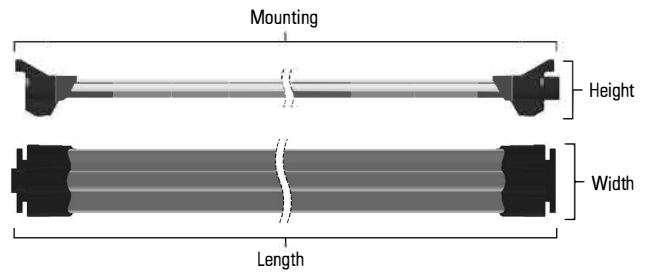

Configuration	Dimension A	Dimension B	Dimension C
RM-44-S	42.2" [107 cm]	43.9" [111 cm]	44.7" [113 cm]
RM-44-SL	42.4" [108 cm]	43.8" [111 cm]	44.6" [113 cm]
RM-48-S	45.2" [115 cm]	47.0" [119 cm]	47.7" [121 cm]
RM-48-SL	45.4" [116 cm]	46.9" [119 cm]	47.6" [121 cm]
RM-53-S/R	51.4" [130 cm]	53.2" [135 cm]	53.9" [137 cm]
RM-53-SL/RL	51.6" [131 cm]	53.1" [135 cm]	53.8" [137 cm]

Contact The Lamphouse
info@thelamphouse.co.za
www.fluence.science/RAZR

RAZR Modular

Rack Fixtures with 8-inch Light Bar Spacing

LIGHT BAR DIMENSIONS AND WEIGHT

Light Bar	SKU on Part Label	Length	Width	Height	Mounting	Weight
44" no enclosure	RM-44-S-xxx	43" [110 cm]	1.8" [4,6 cm]	1.2" [3,0 cm]	42.5" [108 cm]	0.48 lb [0,22 kg]
44" enclosed	RM-44-SL-xxx	42.8" [109 cm]	1.9" [4,7 cm]	1.5" [3,8 cm]	42.7" [109 cm]	0.87 lb [0,39 kg]
48" no enclosure	RM-48-S-xxx	46.2" [117 cm]	1.8" [4,6 cm]	1.2" [3,0 cm]	45.6" [116 cm]	0.51 lb [0,23 kg]
48" enclosed	RM-48-SL-xxx	46" [116 cm]	1.9" [4,7 cm]	1.5" [3,8 cm]	45.8" [116 cm]	0.93 lb [0,42 kg]
53" no enclosure	RM-53-S-xxx / RM-53-R-xxx	52.3" [133 cm]	1.8" [4,6 cm]	1.2" [3,0 cm]	51.8" [131 cm]	0.57 lb [0,26 kg]
53" enclosed	RM-53-SL-xxx / RM-53-RL-xxx	52.1" [132 cm]	1.9" [4,7 cm]	1.5" [3,8 cm]	52.0" [132 cm]	1.04 lb [0,47 kg]

LIGHT BAR (NO ENCLOSURE S/R)

LIGHT BAR (ENCLOSED SL/RL)

POWER SUPPLY DIMENSIONS AND WEIGHT

Power Supply	SKU on Part Label	Length	Width	Height	Weight
120-277V AC PSU 365/438/511/584 W DC	RM-48-S-xxx-365/438/511/584-xx-LVG	13.4-14.6" [34-37 cm]	5.3" [13,4 cm]	2.6" [6,6 cm]	7.5-8.1 lb [3,4-3,7 kg]
347-480V AC PSU 365/438/511/584 W DC	RM-48-S-xxx-365/438/511/584-xx-HVG	11.5-13.4" [29-34 cm]	5.3-6.4" [13,4-16,3 cm]	2.4-2.6" [6,3-6,6 cm]	6.3-8.1 lb [2,9-3,7 kg]
120-277 V AC PSU 146/219/292 W DC	RM-48-S-xxx-146/219/292-xx-LVG	12.6-12.9" [32-33 cm]	4.3" [10,9 cm]	2.5-2.7" [6,4-6,8 cm]	5.0-5.8 lb [2,3-2,6 kg]
347-400 V AC PSU 146/219/292 W DC	RM-48-S-xxx-146/219/292-xx-HVE	12.6" [32 cm]	4.3" [10,9 cm]	2.5" [6,4 cm]	5.0 lb [2,3 kg]