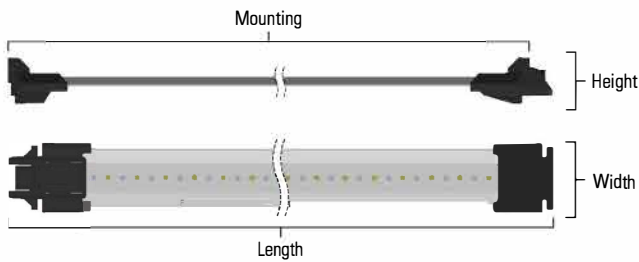

Configuration	Dimension A	Dimension B	Dimension C
RM-44-S	42.2" [107 cm]	43.9" [111 cm]	44.7" [113 cm]
RM-44-SL	42.4" [108 cm]	43.8" [111 cm]	44.6" [113 cm]
RM-48-S	45.2" [115 cm]	47.0" [119 cm]	47.7" [121 cm]
RM-48-SL	45.4" [116 cm]	46.9" [119 cm]	47.6" [121 cm]
RM-53-S/R	51.4" [130 cm]	53.2" [135 cm]	53.9" [137 cm]
RM-53-SL/RL	51.6" [131 cm]	53.1" [135 cm]	53.8" [137 cm]

Contact The Lamphouse
info@thelamphouse.co.za
www.fluence.science/RAZR

RAZR Modular

Rack Fixtures with 8-inch Light Bar Spacing

LIGHT BAR DIMENSIONS AND WEIGHT

Light Bar	SKU on Part Label	Length	Width	Height	Mounting	Weight
44" no enclosure	RM-44-S-xxx	43" [110 cm]	1.8" [4,6 cm]	1.2" [3,0 cm]	42.5" [108 cm]	0.48 lb [0,22 kg]
44" enclosed	RM-44-SL-xxx	42.8" [109 cm]	1.9" [4,7 cm]	1.5" [3,8 cm]	42.7" [109 cm]	0.87 lb [0,39 kg]
48" no enclosure	RM-48-S-xxx	46.2" [117 cm]	1.8" [4,6 cm]	1.2" [3,0 cm]	45.6" [116 cm]	0.51 lb [0,23 kg]
48" enclosed	RM-48-SL-xxx	46" [116 cm]	1.9" [4,7 cm]	1.5" [3,8 cm]	45.8" [116 cm]	0.93 lb [0,42 kg]
53" no enclosure	RM-53-S-xxx / RM-53-R-xxx	52.3" [133 cm]	1.8" [4,6 cm]	1.2" [3,0 cm]	51.8" [131 cm]	0.57 lb [0,26 kg]
53" enclosed	RM-53-SL-xxx / RM-53-RL-xxx	52.1" [132 cm]	1.9" [4,7 cm]	1.5" [3,8 cm]	52.0" [132 cm]	1.04 lb [0,47 kg]

LIGHT BAR (NO ENCLOSURE S/R)

LIGHT BAR (ENCLOSED SL/RL)

POWER SUPPLY DIMENSIONS AND WEIGHT

Power Supply	SKU on Part Label	Length	Width	Height	Weight
120-277V AC PSU 365/438/511/584 W DC	RM-48-S-xxx-365/438/511/584-xx-LVG	13.4-14.6" [34-37 cm]	5.3" [13,4 cm]	2.6" [6,6 cm]	7.5-8.1 lb [3,4-3,7 kg]
347-480V AC PSU 365/438/511/584 W DC	RM-48-S-xxx-365/438/511/584-xx-HVG	11.5-13.4" [29-34 cm]	5.3-6.4" [13,4-16,3 cm]	2.4-2.6" [6,3-6,6 cm]	6.3-8.1 lb [2,9-3,7 kg]
120-277 V AC PSU 146/219/292 W DC	RM-48-S-xxx-146/219/292-xx-LVG	12.6-12.9" [32-33 cm]	4.3" [10,9 cm]	2.5-2.7" [6,4-6,8 cm]	5.0-5.8 lb [2,3-2,6 kg]
347-400 V AC PSU 146/219/292 W DC	RM-48-S-xxx-146/219/292-xx-HVE	12.6" [32 cm]	4.3" [10,9 cm]	2.5" [6,4 cm]	5.0 lb [2,3 kg]