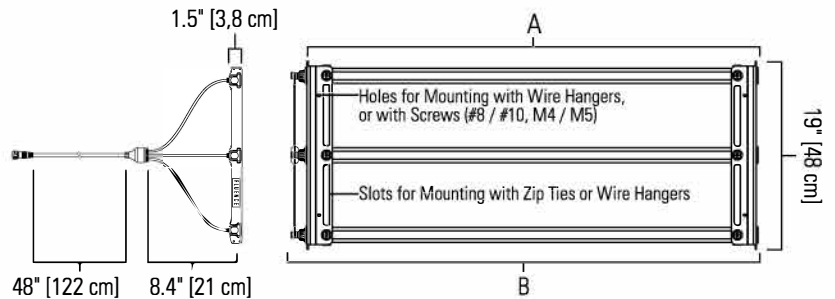

Contact The Lamphouse
 info@thelamphouse.co.za
 www.fluence.science/RAZR

RAZR Modular

Rack Fixtures with 8-inch Light Bar Spacing

2'X4' 3-BAR RACK FIXTURE DIMENSIONS

WITH RIGHT ANGLE DC SPLITTER CABLE
(HORIZONTAL ARRAY LAYOUT)

WITH STRAIGHT DC SPLITTER CABLE
(VERTICAL ARRAY LAYOUT)

4'X4' 6-BAR RACK FIXTURE DIMENSIONS

WITH RIGHT ANGLE DC SPLITTER CABLE
(HORIZONTAL ARRAY LAYOUT)

WITH STRAIGHT DC SPLITTER CABLE
(VERTICAL ARRAY LAYOUT)

Configuration	Dimension A	Dimension B	Dimension C
RM-44-S	42.2" [107 cm]	43.9" [111 cm]	44.7" [113 cm]
RM-44-SL	42.4" [108 cm]	43.8" [111 cm]	44.6" [113 cm]
RM-48-S	45.2" [115 cm]	47.0" [119 cm]	47.7" [121 cm]
RM-48-SL	45.4" [116 cm]	46.9" [119 cm]	47.6" [121 cm]
RM-53-S/R	51.4" [130 cm]	53.2" [135 cm]	53.9" [137 cm]
RM-53-SL/RL	51.6" [131 cm]	53.1" [135 cm]	53.8" [137 cm]