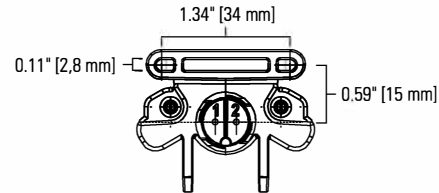

Configuration	Dimension A	Dimension B	Dimension C
RM-44-S	42.2" [107 cm]	43.9" [111 cm]	44.7" [113 cm]
RM-44-SL	42.4" [108 cm]	43.8" [111 cm]	44.6" [113 cm]
RM-48-S	45.2" [115 cm]	47.0" [119 cm]	47.7" [121 cm]
RM-48-SL	45.4" [116 cm]	46.9" [119 cm]	47.6" [121 cm]
RM-53-S/R	51.4" [130 cm]	53.2" [135 cm]	53.9" [137 cm]
RM-53-SL/RL	51.6" [131 cm]	53.1" [135 cm]	53.8" [137 cm]

Contact The Lamphouse
info@thelamphouse.co.za
www.fluence.science/RAZR

RAZR Modular

Rack Fixtures with 8-inch Light Bar Spacing

LIGHT BAR DIMENSIONS AND WEIGHT

Light Bar	SKU on Part Label	Length	Width	Height	Mounting	Weight
44" no enclosure	RM-44-S-xxx	43" [110 cm]	1.8" [4,6 cm]	1.2" [3,0 cm]	42.5" [108 cm]	0.48 lb [0,22 kg]
44" enclosed	RM-44-SL-xxx	42.8" [109 cm]	1.9" [4,7 cm]	1.5" [3,8 cm]	42.7" [109 cm]	0.87 lb [0,39 kg]
48" no enclosure	RM-48-S-xxx	46.2" [117 cm]	1.8" [4,6 cm]	1.2" [3,0 cm]	45.6" [116 cm]	0.51 lb [0,23 kg]
48" enclosed	RM-48-SL-xxx	46" [116 cm]	1.9" [4,7 cm]	1.5" [3,8 cm]	45.8" [116 cm]	0.93 lb [0,42 kg]
53" no enclosure	RM-53-S-xxx / RM-53-R-xxx	52.3" [133 cm]	1.8" [4,6 cm]	1.2" [3,0 cm]	51.8" [131 cm]	0.57 lb [0,26 kg]
53" enclosed	RM-53-SL-xxx / RM-53-RL-xxx	52.1" [132 cm]	1.9" [4,7 cm]	1.5" [3,8 cm]	52.0" [132 cm]	1.04 lb [0,47 kg]

LIGHT BAR (NO ENCLOSURE S/R)

LIGHT BAR (ENCLOSED SL/RL)

POWER SUPPLY DIMENSIONS AND WEIGHT

Power Supply	SKU on Part Label	Length	Width	Height	Weight
120-277V AC PSU 365/438/511/584 W DC	RM-48-S-xxx-365/438/511/584-xx-LVG	13.4-14.6" [34-37 cm]	5.3" [13,4 cm]	2.6" [6,6 cm]	7.5-8.1 lb [3,4-3,7 kg]
347-480V AC PSU 365/438/511/584 W DC	RM-48-S-xxx-365/438/511/584-xx-HVG	11.5-13.4" [29-34 cm]	5.3-6.4" [13,4-16,3 cm]	2.4-2.6" [6,3-6,6 cm]	6.3-8.1 lb [2,9-3,7 kg]
120-277 V AC PSU 146/219/292 W DC	RM-48-S-xxx-146/219/292-xx-LVG	12.6-12.9" [32-33 cm]	4.3" [10,9 cm]	2.5-2.7" [6,4-6,8 cm]	5.0-5.8 lb [2,3-2,6 kg]
347-400 V AC PSU 146/219/292 W DC	RM-48-S-xxx-146/219/292-xx-HVE	12.6" [32 cm]	4.3" [10,9 cm]	2.5" [6,4 cm]	5.0 lb [2,3 kg]