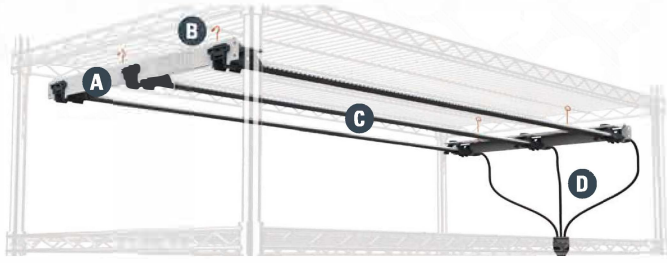

RAZR Modular

Rack Fixtures with 8-inch Light Bar Spacing

A Fixture Frames   **B** Fixture Wire Hangers   **C** Light Bar (Electrical System)   **D** DC Splitter Cables (Electrical System)

RACK FIXTURE FRAME ACCESSORIES

System	Number of Fixtures	Fixture Frames	Quantity per System	Ordering Code	QTY/ Carton
584-24	8 (2' x 4' 3-Bar)	A1 2 ft, 3-Bar Fixture Frame, 8 in Bar Spacing	8 Kits (16 pcs)	RM-2L8S-01	1 Kit (2 pcs)
	4 (4' x 4' 6-Bar)	A2 4 ft, 6-Bar Fixture Frame, 8 in Bar Spacing	4 Kits (8 pcs)	RM-4L8S-01	1 Kit (2 pcs)
511-21	7 (2' x 4' 3-Bar)	A1 2 ft, 3-Bar Fixture Frame, 8 in Bar Spacing	7 Kits (14 pcs)	RM-2L8S-01	1 Kit (2 pcs)
438-18	6 (2' x 4' 3-Bar)	A1 2 ft, 3-Bar Fixture Frame, 8 in Bar Spacing	6 Kits (12 pcs)	RM-2L8S-01	1 Kit (2 pcs)
	3 (4' x 4' 6-Bar)	A2 4 ft, 6-Bar Fixture Frame, 8 in Bar Spacing	3 Kits (6 pcs)	RM-4L8S-01	1 Kit (2 pcs)
365-15	5 (2' x 4' 3-Bar)	A1 2 ft, 3-Bar Fixture Frame, 8 in Bar Spacing	5 Kits (10 pcs)	RM-2L8S-01	1 Kit (2 pcs)
292-12	4 (2' x 4' 3-Bar)	A1 2 ft, 3-Bar Fixture Frame, 8 in Bar Spacing	4 Kits (8 pcs)	RM-2L8S-01	1 Kit (2 pcs)
	2 (4' x 4' 6-Bar)	A2 4 ft, 6-Bar Fixture Frame, 8 in Bar Spacing	2 Kit (4 pcs)	RM-4L8S-01	1 Kit (2 pcs)
219-9	3 (2' x 4' 3-Bar)	A1 2 ft, 3-Bar Fixture Frame, 8 in Bar Spacing	3 Kits (6 pcs)	RM-2L8S-01	1 Kit (2 pcs)
146-6	2 (2' x 4' 3-Bar)	A1 2 ft, 3-Bar Fixture Frame, 8 in Bar Spacing	2 Kits (4 pcs)	RM-2L8S-01	1 Kit (2 pcs)
	1 (4' x 4' 6-Bar)	A2 4 ft, 6-Bar Fixture Frame, 8 in Bar Spacing	1 Kit (2 pcs)	RM-4L8S-01	1 Kit (2 pcs)