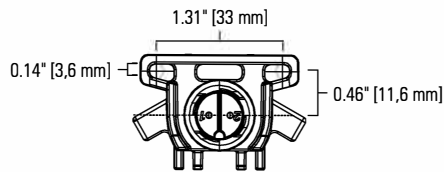

Configuration	Dimension A	Dimension B	Dimension C
RM-44-S	42.2" [107 cm]	43.9" [111 cm]	44.7" [113 cm]
RM-44-SL	42.4" [108 cm]	43.8" [111 cm]	44.6" [113 cm]
RM-48-S	45.2" [115 cm]	47.0" [119 cm]	47.7" [121 cm]
RM-48-SL	45.4" [116 cm]	46.9" [119 cm]	47.6" [121 cm]
RM-53-S/R	51.4" [130 cm]	53.2" [135 cm]	53.9" [137 cm]
RM-53-SL/RL	51.6" [131 cm]	53.1" [135 cm]	53.8" [137 cm]

Contact The Lamphouse
info@thelamphouse.co.za
www.fluence.science/RAZR

RAZR Modular

Rack Fixtures with 8-inch Light Bar Spacing

LIGHT BAR DIMENSIONS AND WEIGHT

Light Bar	SKU on Part Label	Length	Width	Height	Mounting	Weight
44" no enclosure	RM-44-S-xxx	43" [110 cm]	1.8" [4,6 cm]	1.2" [3,0 cm]	42.5" [108 cm]	0.48 lb [0,22 kg]
44" enclosed	RM-44-SL-xxx	42.8" [109 cm]	1.9" [4,7 cm]	1.5" [3,8 cm]	42.7" [109 cm]	0.87 lb [0,39 kg]
48" no enclosure	RM-48-S-xxx	46.2" [117 cm]	1.8" [4,6 cm]	1.2" [3,0 cm]	45.6" [116 cm]	0.51 lb [0,23 kg]
48" enclosed	RM-48-SL-xxx	46" [116 cm]	1.9" [4,7 cm]	1.5" [3,8 cm]	45.8" [116 cm]	0.93 lb [0,42 kg]
53" no enclosure	RM-53-S-xxx / RM-53-R-xxx	52.3" [133 cm]	1.8" [4,6 cm]	1.2" [3,0 cm]	51.8" [131 cm]	0.57 lb [0,26 kg]
53" enclosed	RM-53-SL-xxx / RM-53-RL-xxx	52.1" [132 cm]	1.9" [4,7 cm]	1.5" [3,8 cm]	52.0" [132 cm]	1.04 lb [0,47 kg]

LIGHT BAR (NO ENCLOSURE S/R)

LIGHT BAR (ENCLOSED SL/RL)

POWER SUPPLY DIMENSIONS AND WEIGHT

Power Supply	SKU on Part Label	Length	Width	Height	Weight
120-277V AC PSU 365/438/511/584 W DC	RM-48-S-xxx-365/438/511/584-xx-LVG	13.4-14.6" [34-37 cm]	5.3" [13,4 cm]	2.6" [6,6 cm]	7.5-8.1 lb [3,4-3,7 kg]
347-480V AC PSU 365/438/511/584 W DC	RM-48-S-xxx-365/438/511/584-xx-HVG	11.5-13.4" [29-34 cm]	5.3-6.4" [13,4-16,3 cm]	2.4-2.6" [6,3-6,6 cm]	6.3-8.1 lb [2,9-3,7 kg]
120-277 V AC PSU 146/219/292 W DC	RM-48-S-xxx-146/219/292-xx-LVG	12.6-12.9" [32-33 cm]	4.3" [10,9 cm]	2.5-2.7" [6,4-6,8 cm]	5.0-5.8 lb [2,3-2,6 kg]
347-400 V AC PSU 146/219/292 W DC	RM-48-S-xxx-146/219/292-xx-HVE	12.6" [32 cm]	4.3" [10,9 cm]	2.5" [6,4 cm]	5.0 lb [2,3 kg]