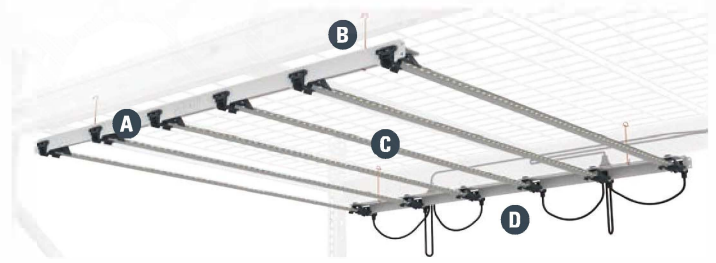

RAZR Modular

Rack Fixtures with 8-inch Light Bar Spacing

A Fixture Frames   **B** Fixture Wire Hangers   **C** Light Bar (Electrical System)   **D** DC Splitter Cables (Electrical System)

RACK FIXTURE FRAME ACCESSORIES

System	Number of Fixtures	Fixture Frames	Quantity per System	Ordering Code	QTY/ Carton
584-24	8 (2' x 4' 3-Bar)	A1 2 ft, 3-Bar Fixture Frame, 8 in Bar Spacing	8 Kits (16 pcs)	RM-2L8S-01	1 Kit (2 pcs)
	4 (4' x 4' 6-Bar)	A2 4 ft, 6-Bar Fixture Frame, 8 in Bar Spacing	4 Kits (8 pcs)	RM-4L8S-01	1 Kit (2 pcs)
511-21	7 (2' x 4' 3-Bar)	A1 2 ft, 3-Bar Fixture Frame, 8 in Bar Spacing	7 Kits (14 pcs)	RM-2L8S-01	1 Kit (2 pcs)
438-18	6 (2' x 4' 3-Bar)	A1 2 ft, 3-Bar Fixture Frame, 8 in Bar Spacing	6 Kits (12 pcs)	RM-2L8S-01	1 Kit (2 pcs)
	3 (4' x 4' 6-Bar)	A2 4 ft, 6-Bar Fixture Frame, 8 in Bar Spacing	3 Kits (6 pcs)	RM-4L8S-01	1 Kit (2 pcs)
365-15	5 (2' x 4' 3-Bar)	A1 2 ft, 3-Bar Fixture Frame, 8 in Bar Spacing	5 Kits (10 pcs)	RM-2L8S-01	1 Kit (2 pcs)
292-12	4 (2' x 4' 3-Bar)	A1 2 ft, 3-Bar Fixture Frame, 8 in Bar Spacing	4 Kits (8 pcs)	RM-2L8S-01	1 Kit (2 pcs)
	2 (4' x 4' 6-Bar)	A2 4 ft, 6-Bar Fixture Frame, 8 in Bar Spacing	2 Kit (4 pcs)	RM-4L8S-01	1 Kit (2 pcs)
219-9	3 (2' x 4' 3-Bar)	A1 2 ft, 3-Bar Fixture Frame, 8 in Bar Spacing	3 Kits (6 pcs)	RM-2L8S-01	1 Kit (2 pcs)
146-6	2 (2' x 4' 3-Bar)	A1 2 ft, 3-Bar Fixture Frame, 8 in Bar Spacing	2 Kits (4 pcs)	RM-2L8S-01	1 Kit (2 pcs)
	1 (4' x 4' 6-Bar)	A2 4 ft, 6-Bar Fixture Frame, 8 in Bar Spacing	1 Kit (2 pcs)	RM-4L8S-01	1 Kit (2 pcs)