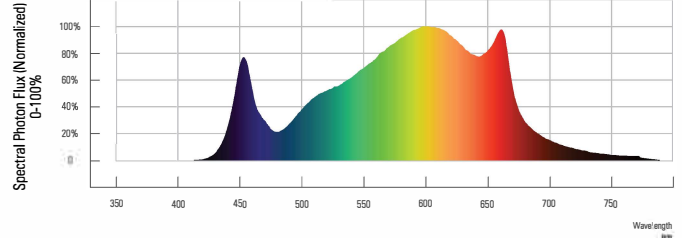

PhysioSpec™ **BROAD R4**