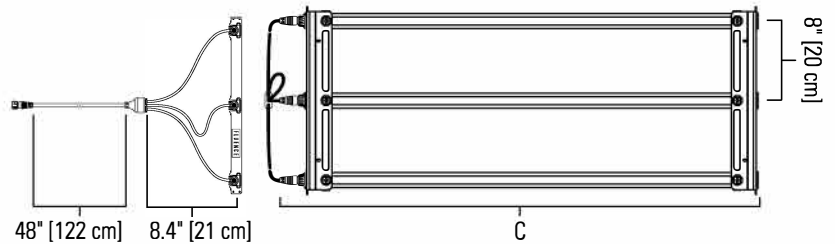

Contact The Lamphouse
 info@thelamphouse.co.za
 www.fluence.science/RAZR

RAZR Modular

Rack Fixtures with 8-inch Light Bar Spacing

2'X4' 3-BAR RACK FIXTURE DIMENSIONS

WITH RIGHT ANGLE DC SPLITTER CABLE
(HORIZONTAL ARRAY LAYOUT)

WITH STRAIGHT DC SPLITTER CABLE
(VERTICAL ARRAY LAYOUT)

4'X4' 6-BAR RACK FIXTURE DIMENSIONS

WITH RIGHT ANGLE DC SPLITTER CABLE
(HORIZONTAL ARRAY LAYOUT)

WITH STRAIGHT DC SPLITTER CABLE
(VERTICAL ARRAY LAYOUT)

Configuration	Dimension A	Dimension B	Dimension C
RM-44-S	42.2" [107 cm]	43.9" [111 cm]	44.7" [113 cm]
RM-44-SL	42.4" [108 cm]	43.8" [111 cm]	44.6" [113 cm]
RM-48-S	45.2" [115 cm]	47.0" [119 cm]	47.7" [121 cm]
RM-48-SL	45.4" [116 cm]	46.9" [119 cm]	47.6" [121 cm]
RM-53-S/R	51.4" [130 cm]	53.2" [135 cm]	53.9" [137 cm]
RM-53-SL/RL	51.6" [131 cm]	53.1" [135 cm]	53.8" [137 cm]