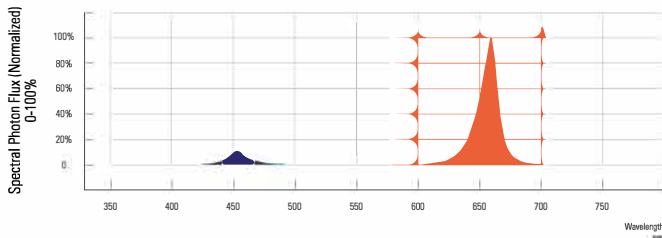

PhysioSpec™ **DUAL R9B**