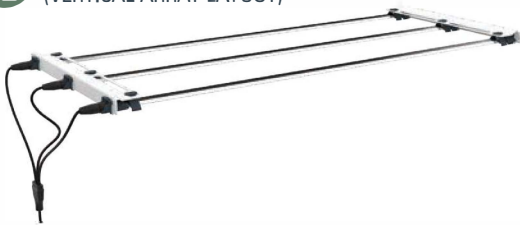

Contact The Lamphouse
 info@thelamphouse.co.za
 www.fluence.science/RAZR

RAZR Modular

Rack Fixtures with 8-inch Light Bar Spacing

2'X4' 3-BAR RACK FIXTURE DIMENSIONS

WITH RIGHT ANGLE DC SPLITTER CABLE
(HORIZONTAL ARRAY LAYOUT)

WITH STRAIGHT DC SPLITTER CABLE
(VERTICAL ARRAY LAYOUT)

4'X4' 6-BAR RACK FIXTURE DIMENSIONS

WITH RIGHT ANGLE DC SPLITTER CABLE
(HORIZONTAL ARRAY LAYOUT)

WITH STRAIGHT DC SPLITTER CABLE
(VERTICAL ARRAY LAYOUT)