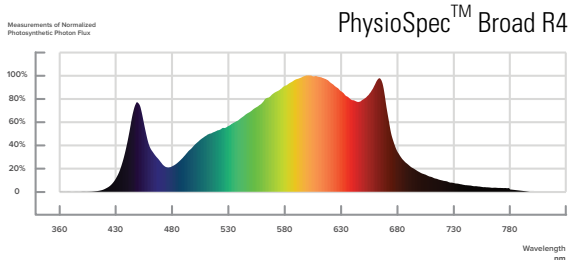

SPECIFICATIONS

Light Source	LED
Spectrum	PhysioSpec™ Broad R4
Light Output PPF	1700 µmol/s
Efficacy	2,6 µmol/J @230V and 2,7 µmol/J @400V
AC Input Power	651W @ 230V AC, 637W @ 400V AC
AC Input Voltage	230V / 400V AC, 50/60Hz
Nominal Power Factor	0,99 @ 230V AC, 0,99 @ 400V AC at 100% output
Nominal Mains Current	2,88 A @ 230V AC, 1,65 A @ 400V AC at 100% output
Light Distribution	120°
Mounting Height Above Canopy	15cm - 30cm [6" - 12"]
Thermal Management	Passive
Max. Ambient Temperature/Humidity	35°C [95°F], 90% RH
Dimming	Off/on 0/1-10V sink dimming, source driver
Total Harmonic Distortion (THD)	< 10% at 100% output
Lifetime (Driver and LED L90)	> 50.000hrs
IP Rating IEC 60598-1	IP66
Certifications	CE, UL 8800, IEC 60598-1
Warranty	5 Year Limited Warranty
Electrical Insulation	Class III (IEC 60598-1 Luminaire)

SPECTRA

LUMINAIRE ORDERING CODES

SPYDR Fixture 2i47	LS2I-10298	-	01	Single pack
			15	Bulk pack

POWER SUPPLIES ORDERING CODES

Low Voltage, 230V	PLVG-71530	-	01	Single pack
High Voltage, 400V	PHVE-71533		30	Bulk pack
High Voltage, Global	PHVG-71537			

MOUNTING HARDWARE	Ordering Code	Kits [*]/Carton
Adjustable Mounting Kit	AMS2-10310-[*]	01 or 10
Long V Mounts Kit	AMS2-10348-[*]	01 or 20
2-Point Hanging Lances Kit	AMS2-10332-[*]	01 or 20
Offset Solid Deck Mounting Kit	AMS2-10311-[*]	01 or 20
Solid-Decking Mounts Kit	AMS2-10331-[*]	01 or 20
Short V Mounts Kit	AMS2-10330-[*]	01 or 20
VAS Mounting Kit	AMS2-10349-[*]	01 or 05
PIPP Wire Hanger with VAS Kit	AMS2-10406-[*]	01 or 20
PIPP Wire Hanger with VAS Short Kit	AMS2-10412-[*]	01 or 20
Offset PIPP Drip/Flood with VAS Long Kit	AMS2-10413-[*]	01 or 20
Offset PIPP Drip/Flood with VAS Short Kit	AMS2-10414-[*]	01 or 20

Replace [*] with the kits per carton with two digits (example: AMS2-10310-01)

AC POWER CABLES (Power Supply to AC Line)	Quantity per Light Fixture	Ordering Code	QTY/Carton
1,8 m (6 ft) AC Cable, VDE, H07RN-F, Schuko CEE 7/7 plug, M19 Push Lock, 230 V AC	1 pc	CACE-70774-[*]	01 or 10
1,8 m (6 ft) AC Cable, VDE, H07RN-F, pigtail, M19 Push Lock (not for CE countries)	1 pc	CACE-71161-[*]	01 or 10
4,5 m (15 ft) AC Cable, VDE, H07RN-F, Schuko CEE 7/7 plug, M19 Push Lock, 230V AC	1 pc	CACE-70775-[*]	01 or 05
4,5 m (15 ft) AC Cable, VDE, H07RN-F, pigtail, M19 Push Lock (not for CE countries)	1 pc	CACE-71162-[*]	01 or 05
70 cm (27,6 in) AC Cable, Dca, pigtail, M19 Push Lock (400V CE application)	1 pc	CACE-71411-[*]	1 or 10 pcs
DC POWER CABLES (Fixture to Power Supply)	Quantity per Light Fixture	Ordering Code	QTY/Carton
90 cm (3 ft) DC Cable, M19 Push Lock	1 pc	CDCG-70720-[*]	01 or 10
1,8 m (6 ft) DC Cable, M19 Push Lock	1 pc	CDCG-70721-[*]	01 or 10
DC DIMMING SIGNAL CABLES (Power Supply to Dimming Control)	Quantity per Light Fixture	Ordering Code	QTY/Carton
80 cm (31,5 in) dimming signal cable, Cca, pigtail, M12 connector	1 pc	CDME-71526-[*]	01 or 10

Replace [*] with the quantity per carton with two digits (example: CDME-71526-01)