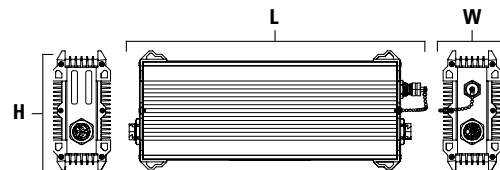

[POWER SUPPLY]

POWER SUPPLY	Dim L	Dim W	Dim H	Weight
LVG 600W	34-37 cm [13,4-14,5 in]	6,5-6,7 cm [2,6 in]	13,4 cm [5,3 in]	3,4-4,0 kg [7,5-8,9 lb]
HVE 600W	29-34 cm [11,5-13,4 in]	6,3-6,7 cm [2,5-2,6 in]	13,4-16,3 cm [5,3-6,4 in]	2,8-3,7 kg [6,3-8,1 lb]
HVG 600W	29-34 cm [11,5-13,4 in]	6,3-6,7 cm [2,5-2,6 in]	13,4-16,3 cm [5,3-6,4 in]	2,8-3,7 kg [6,3-8,1 lb]

Disclaimer: Performance values are from representative tests performed in accordance industry standards listed. Actual application performance may vary due to component tolerances and installation, environmental, and field measurements conditions.

Contact **FLUENCE**

emea@fluencebioengineering.com

www.fluence-led.com/spydr-series

© Copyright 2022 Fluence Bioengineering 2022-05

Subject to change without notice

Horticultural Lighting | Not suitable for household illumination.