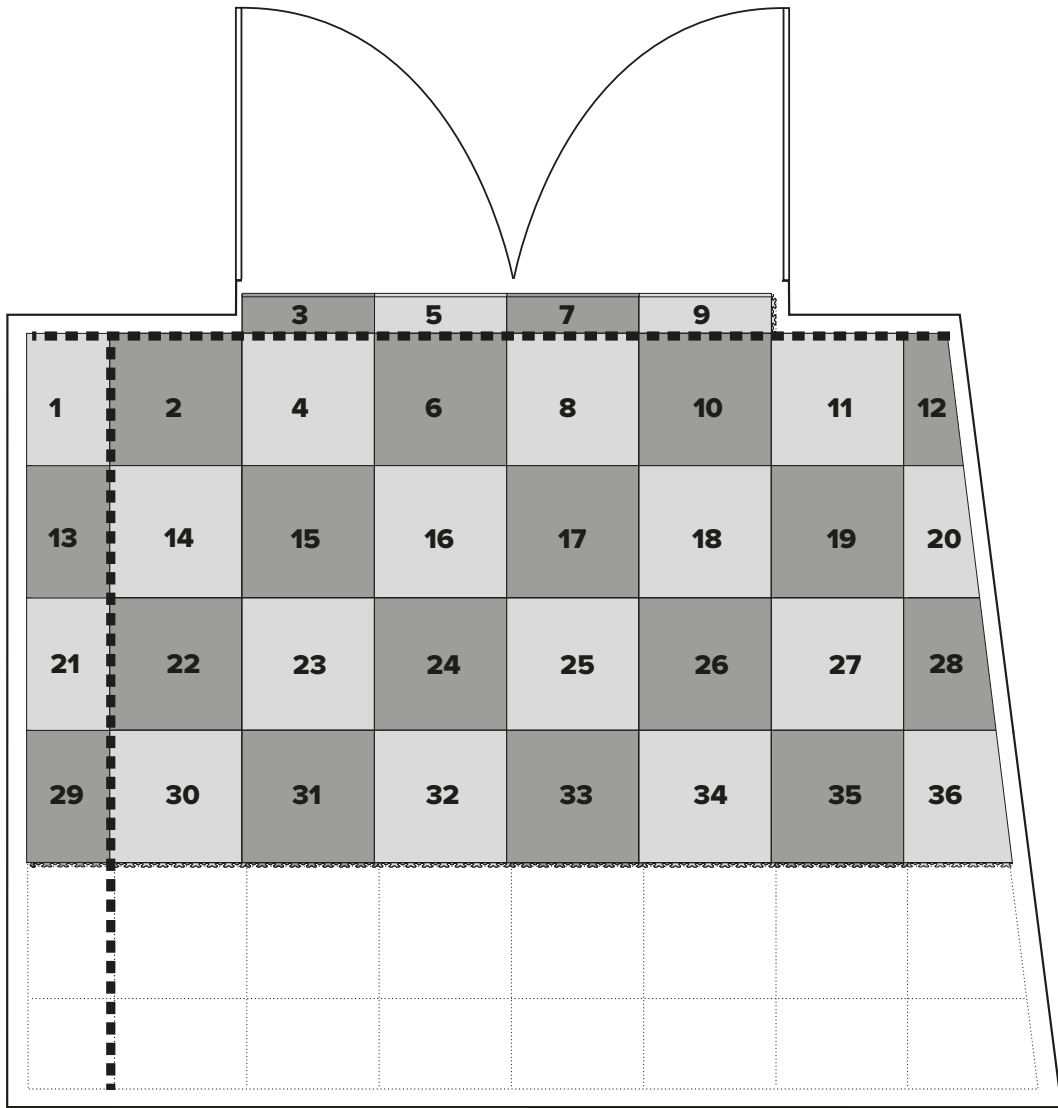

4

5

6

7

8

9

Daily cleaning

Dr. Schutz Floor Cleaner R 1000