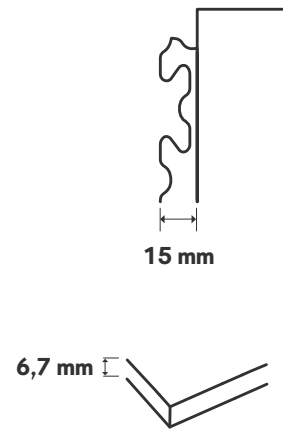

Fortemix

Fortelock

INVISIBLE | **BUSINESS**