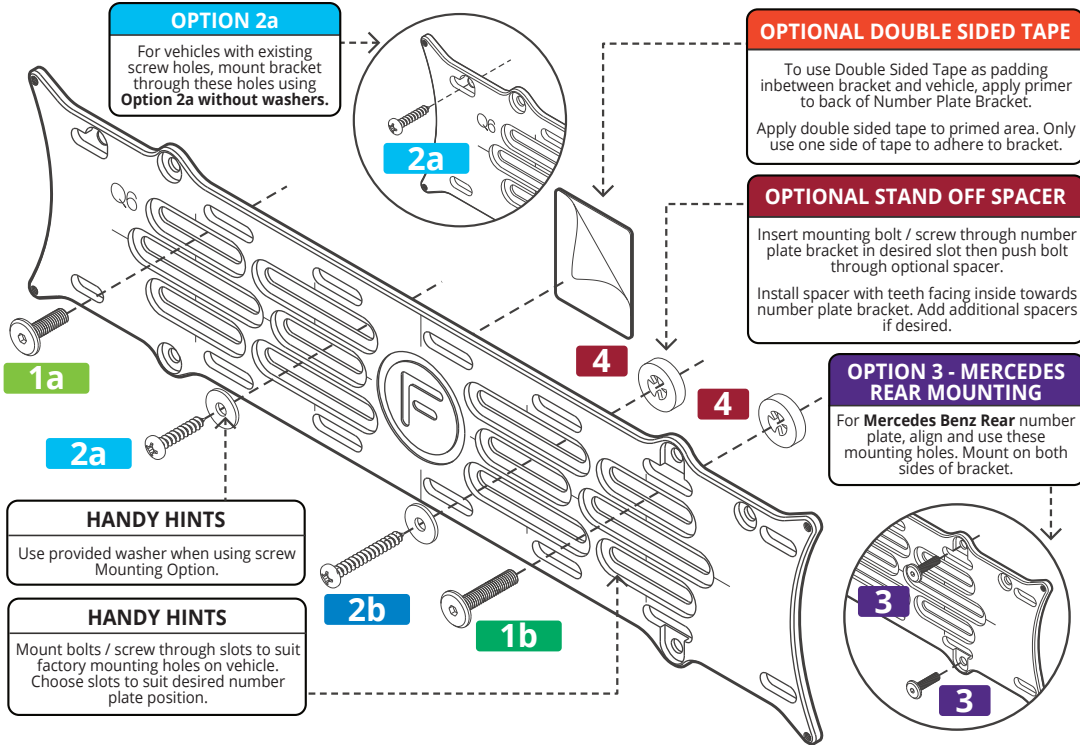

# FLOW DESIGNS

Q PLATE SIX-DIGIT HERITAGE NUMBER PLATE BRACKET

## MOUNTING QPLATE SIX-DIGIT HERITAGE NUMBER PLATE BRACKET TO VEHICLE

### INSTALLATION GUIDE

- Remove existing number plate from vehicle.
- Choose Bracket Mounting Option to suit vehicle.
  - Option 1** (M6 Connector Bolts)
  - Option 2** (10g Screws)
  - Option 3** (M5 Bolts - Mercedes Rear)
- Select correct length bolt / screw (**a** or **b**) to suit Mounting Option. Use shorter bolts / screws if spacers are not used.
- Insert bolt / screw through number plate bracket and optional spacer then align to vehicle.
- Tighten Mounting bolts / screws to secure number plate bracket to vehicle.