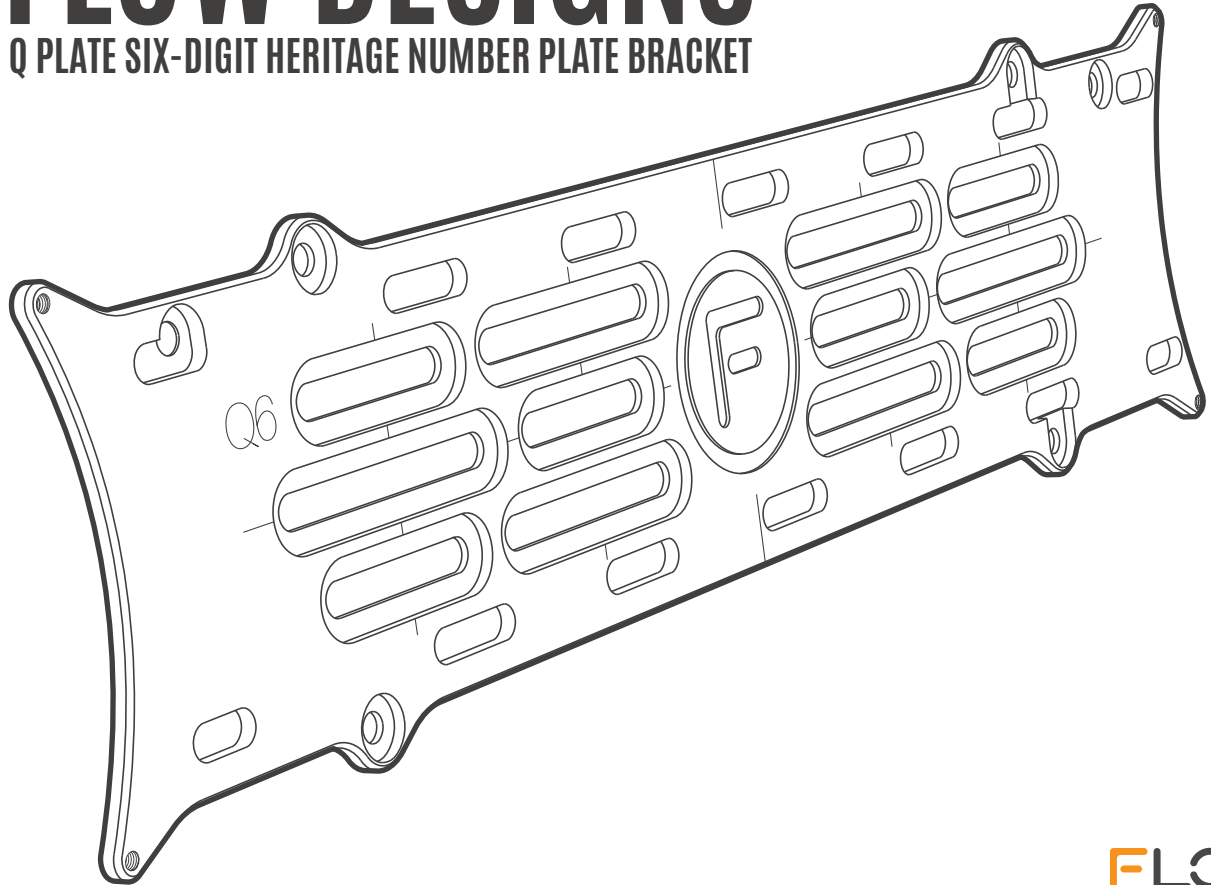

# FLOW DESIGNS

Q PLATE SIX-DIGIT HERITAGE NUMBER PLATE BRACKET

## MOUNTING QPLATE SIX-DIGIT HERITAGE NUMBER PLATE BRACKET TO VEHICLE

### INSTALLATION GUIDE

- Remove existing number plate from vehicle.
- Choose Bracket Mounting Option to suit vehicle.
  - Option 1** (M6 Connector Bolts)
  - Option 2** (10g Screws)
  - Option 3** (M5 Bolts - Mercedes Rear)
- Select correct length bolt / screw (**a** or **b**) to suit Mounting Option. Use shorter bolts / screws if spacers are not used.
- Insert bolt / screw through number plate bracket and optional spacer then align to vehicle.
- Tighten Mounting bolts / screws to secure number plate bracket to vehicle.