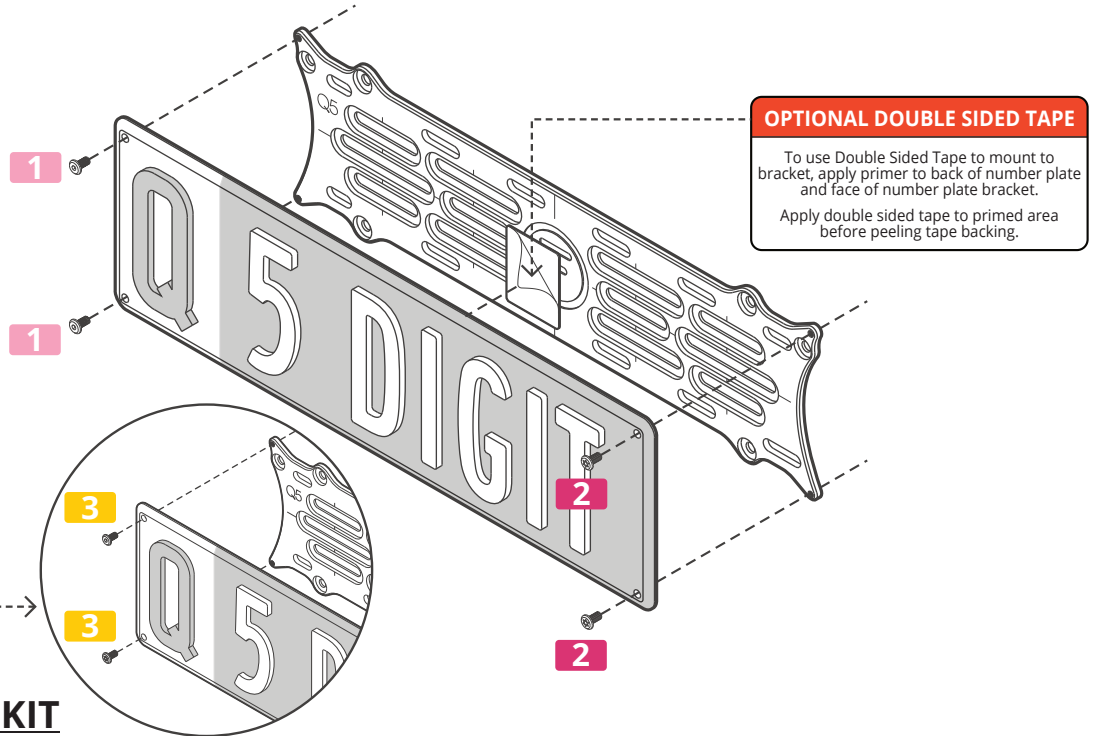

FLOW DESIGNS

Q PLATE FIVE-DIGIT HERITAGE NUMBER PLATE BRACKET

INSTALLATION DIAGRAM - STEP 1

MOUNTING QPLATE FIVE-DIGIT HERITAGE NUMBER PLATE BRACKET TO VEHICLE

INSTALLATION GUIDE

- Remove existing number plate from vehicle.
- Choose Bracket Mounting Option to suit vehicle.
 - Option 1** (M6 Connector Bolts)
 - Option 2** (10g Screws)
 - Option 3** (M5 Bolts - Mercedes Rear)
- Select correct length bolt / screw (**a** or **b**) to suit Mounting Option. Use shorter bolts / screws if spacers are not used.
- Insert bolt / screw through number plate bracket and optional spacer then align to vehicle.
- Tighten Mounting bolts / screws to secure number plate bracket to vehicle.

BRACKET FITTING KIT

OPTION 1a

CONNECTOR BOLT
BLACK STAINLESS
M6 X 20MM
X 2

OPTION 1b

CONNECTOR BOLT
BLACK STAINLESS
M6 X 30MM
X 2

OPTION 2a

10G X 25MM
SELF-TAPPING
SCREW
+
16mm WASHER
X 2

OPTION 2b

10G X 38MM
SELF-TAPPING
SCREW
+
16mm WASHER
X 2

OPTION 3

MERCEDES
BENZ REAR
CONNECTOR BOLT
BLACK STAINLESS
M5 X 20MM
X 4

4

STAND OFF
SPACER
X 4

DOUBLE SIDED TAPE

3M DOUBLE
SIDED TAPE
X 4
+
PRIMER
X 1

INSTALLATION DIAGRAM - STEP 2

MOUNTING NUMBER PLATE TO QPLATE FIVE-DIGIT HERITAGE NUMBER PLATE BRACKET

INSTALLATION GUIDE

- Choose Plate Mounting Option:
 - **Option 1** (6mm Dress Bolt)
 - **Option 2** (6mm Security Bolt)
 - **Option 3** (6mm White Bolts)
- Insert bolt through Heritage number plate, then align and mount to number plate bracket.
- Tighten Plate Mounting bolts to secure number plate to bracket.