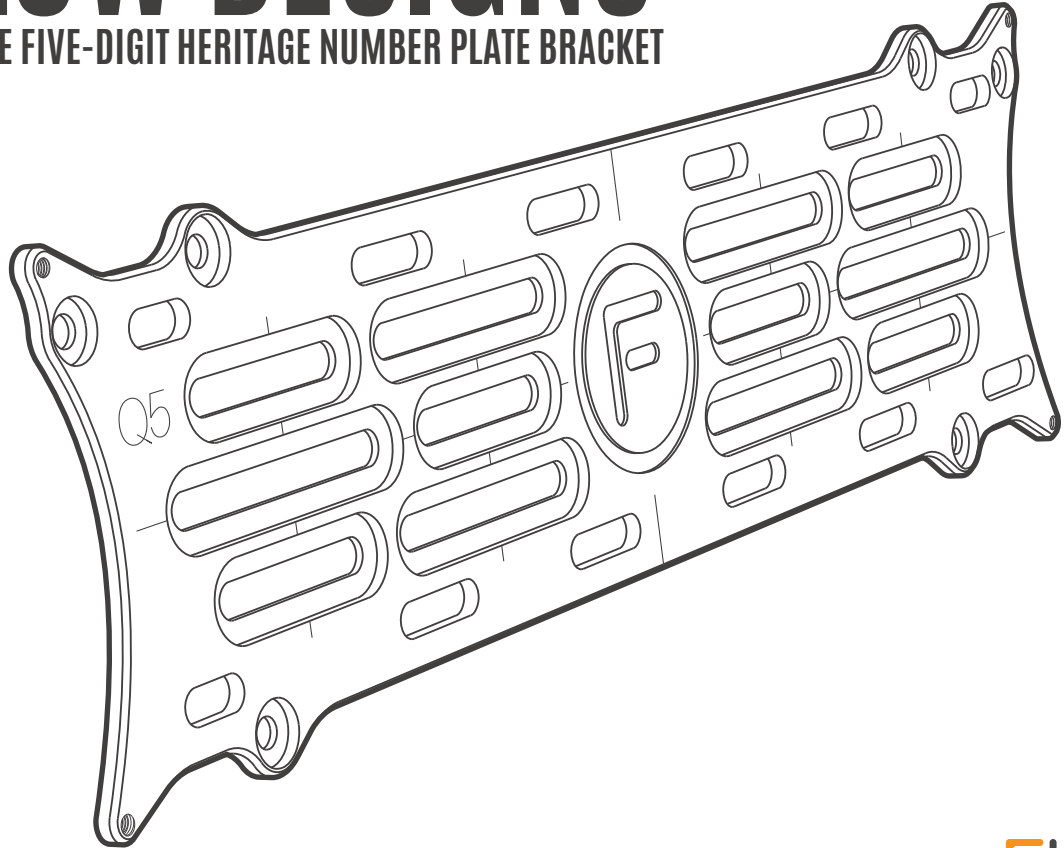

FLOW DESIGNS

Q PLATE FIVE-DIGIT HERITAGE NUMBER PLATE BRACKET

INSTALLATION DIAGRAM - STEP 1

MOUNTING QPLATE FIVE-DIGIT HERITAGE NUMBER PLATE BRACKET TO VEHICLE

INSTALLATION GUIDE

- Remove existing number plate from vehicle.
- Choose Bracket Mounting Option to suit vehicle.
 - Option 1** (M6 Connector Bolts)
 - Option 2** (10g Screws)
 - Option 3** (M5 Bolts - Mercedes Rear)
- Select correct length bolt / screw (**a** or **b**) to suit Mounting Option. Use shorter bolts / screws if spacers are not used.
- Insert bolt / screw through number plate bracket and optional spacer then align to vehicle.
- Tighten Mounting bolts / screws to secure number plate bracket to vehicle.

BRACKET FITTING KIT

OPTION 1a

CONNECTOR BOLT
BLACK STAINLESS
M6 X 20MM
X 2

OPTION 1b

CONNECTOR BOLT
BLACK STAINLESS
M6 X 30MM
X 2

OPTION 2a

10G X 25MM
SELF-TAPPING
SCREW
+
16mm WASHER
X 2

OPTION 2b

10G X 38MM
SELF-TAPPING
SCREW
+
16mm WASHER
X 2

OPTION 3

MERCEDES
BENZ REAR
CONNECTOR BOLT
BLACK STAINLESS
M5 X 20MM
X 4

4

STAND OFF
SPACER
X 4

DOUBLE SIDED TAPE

3M DOUBLE
SIDED TAPE
X 4
+
PRIMER
X 1

INSTALLATION DIAGRAM - STEP 2

SECURITY BOLT
WHITE STAINLESS
M4 X 6MM
X 2

DOUBLE SIDED TAPE

3M DOUBLE
SIDED TAPE
X 4
+
PRIMER
X 1

PARTS AND FITTING KIT

QPLATE FIVE-DIGIT HERITAGE NUMBER PLATE BRACKET

PARTS LIST

X 1
QPLATE FIVE-DIGIT HERITAGE
NUMBER PLATE BRACKET