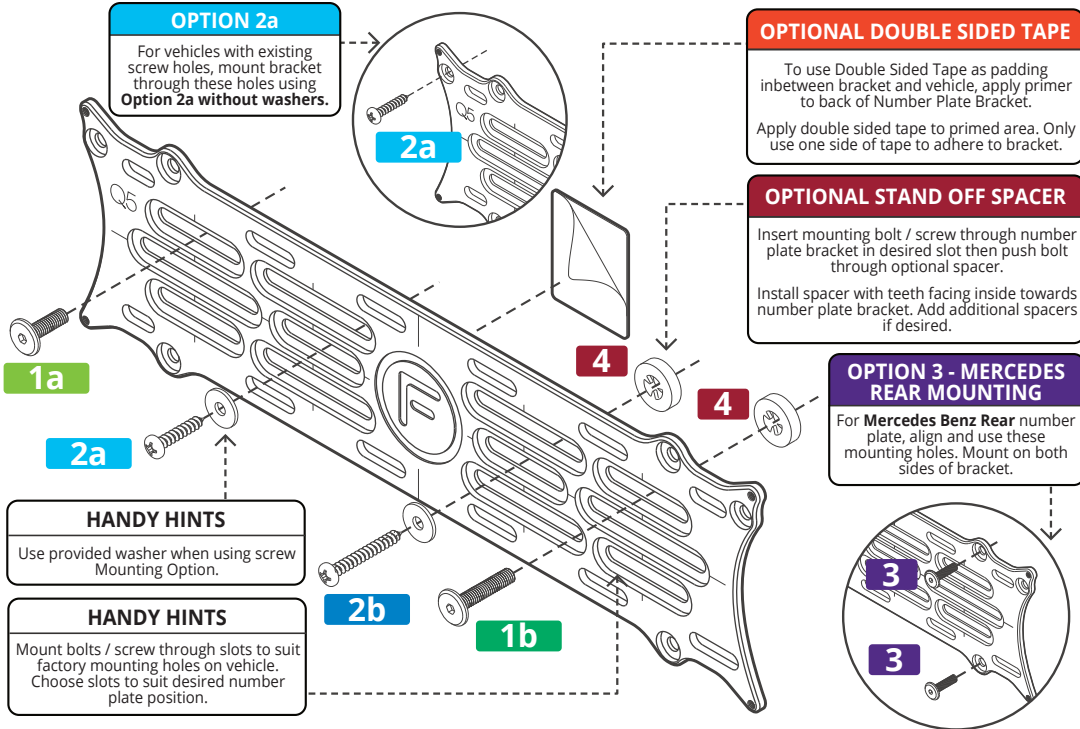

FLOW DESIGNS

Q PLATE FIVE-DIGIT HERITAGE NUMBER PLATE BRACKET

INSTALLATION DIAGRAM - STEP 1

MOUNTING QPLATE FIVE-DIGIT HERITAGE NUMBER PLATE BRACKET TO VEHICLE

INSTALLATION GUIDE

- Remove existing number plate from vehicle.
- Choose Bracket Mounting Option to suit vehicle.
 - Option 1** (M6 Connector Bolts)
 - Option 2** (10g Screws)
 - Option 3** (M5 Bolts - Mercedes Rear)
- Select correct length bolt / screw (**a** or **b**) to suit Mounting Option. Use shorter bolts / screws if spacers are not used.
- Insert bolt / screw through number plate bracket and optional spacer then align to vehicle.
- Tighten Mounting bolts / screws to secure number plate bracket to vehicle.

BRACKET FITTING KIT

OPTION 1a

CONNECTOR BOLT
BLACK STAINLESS
M6 X 20MM
X 2

OPTION 1b

CONNECTOR BOLT
BLACK STAINLESS
M6 X 30MM
X 2

OPTION 2a

10G X 25MM
SELF-TAPPING
SCREW
+
16mm WASHER
X 2

OPTION 2b

10G X 38MM
SELF-TAPPING
SCREW
+
16mm WASHER
X 2

OPTION 3

MERCEDES
BENZ REAR
CONNECTOR BOLT
BLACK STAINLESS
M5 X 20MM
X 4

4

STAND OFF
SPACER
X 4

DOUBLE SIDED TAPE

3M DOUBLE
SIDED TAPE
X 4
+
PRIMER
X 1

INSTALLATION DIAGRAM - STEP 2

MOUNTING NUMBER PLATE TO QPLATE FIVE-DIGIT HERITAGE NUMBER PLATE BRACKET

INSTALLATION GUIDE

- Choose Plate Mounting Option:
 - **Option 1** (6mm Dress Bolt)
 - **Option 2** (6mm Security Bolt)
 - **Option 3** (6mm White Bolts)
- Insert bolt through Heritage number plate, then align and mount to number plate bracket.
- Tighten Plate Mounting bolts to secure number plate to bracket.