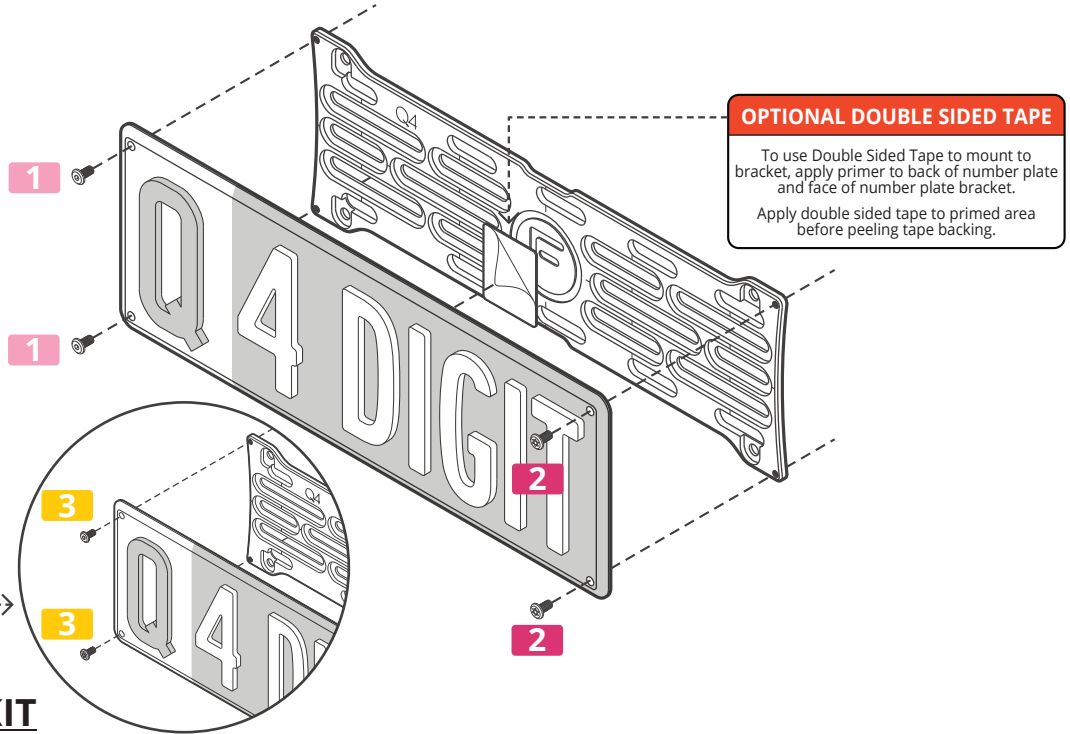

FLOW DESIGNS

Q PLATE FOUR-DIGIT HERITAGE NUMBER PLATE BRACKET

INSTALLATION DIAGRAM - STEP 1

MOUNTING QPLATE FOUR-DIGIT HERITAGE NUMBER PLATE BRACKET TO VEHICLE

INSTALLATION GUIDE

- Remove existing number plate from vehicle.
- Choose Bracket Mounting Option to suit vehicle.
 - Option 1** (M6 Connector Bolts)
 - Option 2** (10g Screws)
 - Mercedes Rear** (M5 Bolts)
- Select correct length bolt / screw (**a, b** or **c**) to suit Mounting Option. Use shorter bolts / screws if spacers are not used.
- Insert bolt / screw through number plate bracket and optional spacer then align to vehicle.
- Tighten Mounting bolts / screws to secure number plate bracket to vehicle.

BRACKET FITTING KIT

<p>OPTION 1a</p>  <p>CONNECTOR BOLT BLACK STAINLESS M6 X 20MM X 2</p>	<p>OPTION 1b</p>  <p>CONNECTOR BOLT BLACK STAINLESS M6 X 30MM X 2</p>	<p>OPTION 1c</p>  <p>CONNECTOR BOLT BLACK STAINLESS M6 X 15MM X 2</p>	<p>OPTION 2a</p>  <p>10G X 25MM SELF-TAPPING SCREW + 16mm WASHER X 2</p>	<p>OPTION 2b</p>  <p>10G X 38MM SELF-TAPPING SCREW + 16mm WASHER X 2</p>	<p>MERCEDES</p>  <p>MERCEDES BENZ REAR CONNECTOR BOLT BLACK STAINLESS M5 X 20MM X 4</p>	<p>SPACER</p>  <p>STAND OFF SPACER X 4</p>	<p>DOUBLE SIDED TAPE</p>  <p>3M DOUBLE SIDED TAPE X 4 + PRIMER X 1</p>
--	--	--	--	--	--	--	---

INSTALLATION DIAGRAM - STEP 2

MOUNTING NUMBER PLATE TO QPLATE FOUR-DIGIT HERITAGE NUMBER PLATE BRACKET

INSTALLATION GUIDE

- Choose Plate Mounting Option:
 - **Option 1** (6mm Dress Bolt)
 - **Option 2** (6mm Security Bolt)
 - **Option 3** (6mm White Bolts)
- Insert bolt through Heritage number plate, then align and mount to number plate bracket.
- Tighten Plate Mounting bolts to secure number plate to bracket.

X 1
4MM
ALLEN KEY

X 1
3MM
ALLEN KEY

X 2
10G X 25MM
SELF-TAPPING
SCREW
+
16mm WASHER

X 2
10G X 38MM
SELF-TAPPING
SCREW
+
16mm WASHER

X 4
CONNECTOR BOLT
BLACK STAINLESS
M5 X 20MM
MERCEDÉS
BENZ REAR

X 4
DRESS BOLT
BLACK STAINLESS
M4 X 6MM