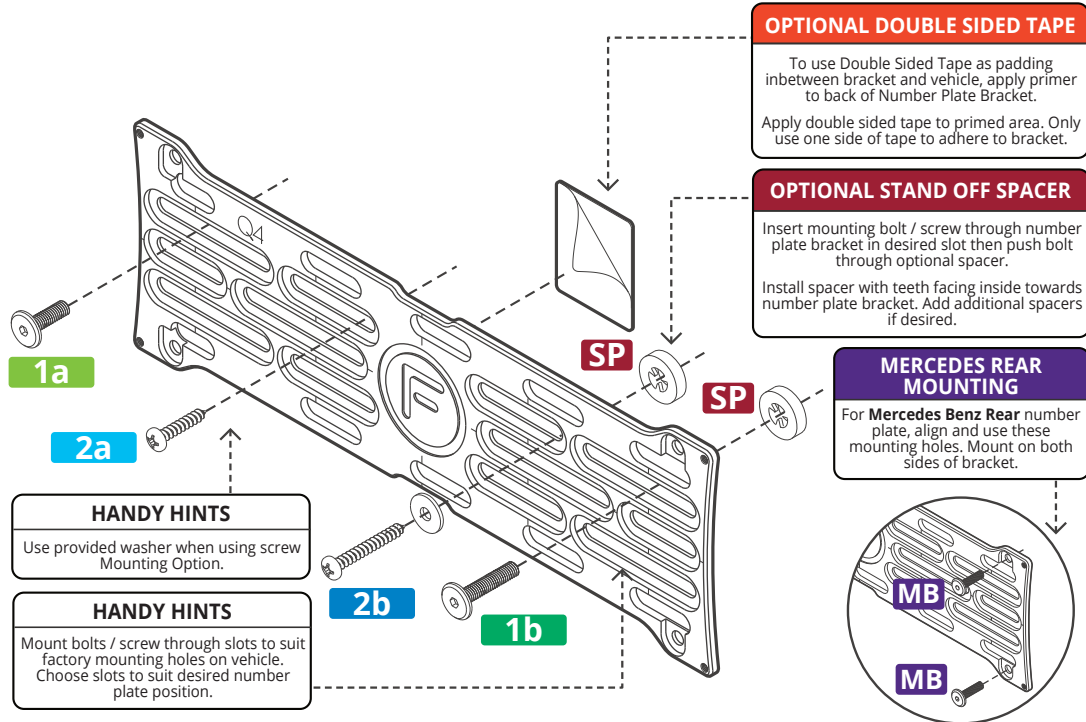

FLOW DESIGNS

Q PLATE FOUR-DIGIT HERITAGE NUMBER PLATE BRACKET

INSTALLATION DIAGRAM - STEP 1

MOUNTING QPLATE FOUR-DIGIT HERITAGE NUMBER PLATE BRACKET TO VEHICLE

INSTALLATION GUIDE

- Remove existing number plate from vehicle.
- Choose Bracket Mounting Option to suit vehicle.
 - Option 1** (M6 Connector Bolts)
 - Option 2** (10g Screws)
 - Mercedes Rear** (M5 Bolts)
- Select correct length bolt / screw (**a, b** or **c**) to suit Mounting Option. Use shorter bolts / screws if spacers are not used.
- Insert bolt / screw through number plate bracket and optional spacer then align to vehicle.
- Tighten Mounting bolts / screws to secure number plate bracket to vehicle.

BRACKET FITTING KIT

<p>OPTION 1a</p>  <p>CONNECTOR BOLT BLACK STAINLESS M6 X 20MM X 2</p>	<p>OPTION 1b</p>  <p>CONNECTOR BOLT BLACK STAINLESS M6 X 30MM X 2</p>	<p>OPTION 1c</p>  <p>CONNECTOR BOLT BLACK STAINLESS M6 X 15MM X 2</p>	<p>OPTION 2a</p>  <p>10G X 25MM SELF-TAPPING SCREW + 16mm WASHER X 2</p>	<p>OPTION 2b</p>  <p>10G X 38MM SELF-TAPPING SCREW + 16mm WASHER X 2</p>	<p>MERCEDES</p>  <p>MERCEDES BENZ REAR CONNECTOR BOLT BLACK STAINLESS M5 X 20MM X 4</p>	<p>SPACER</p>  <p>STAND OFF SPACER X 4</p>	<p>DOUBLE SIDED TAPE</p>  <p>3M DOUBLE SIDED TAPE X 4 + PRIMER X 1</p>
--	--	--	--	--	--	--	---

INSTALLATION DIAGRAM - STEP 2

MOUNTING NUMBER PLATE TO QPLATE FOUR-DIGIT HERITAGE NUMBER PLATE BRACKET

INSTALLATION GUIDE

- Choose Plate Mounting Option:
 - **Option 1** (6mm Dress Bolt)
 - **Option 2** (6mm Security Bolt)
 - **Option 3** (6mm White Bolts)
- Insert bolt through Heritage number plate, then align and mount to number plate bracket.
- Tighten Plate Mounting bolts to secure number plate to bracket.

OPTION 3

DRESS BOLT
WHITE STAINLESS
M4 X 6MM

X 2

SECURITY BOLT
WHITE STAINLESS
M4 X 6MM

X 2

DOUBLE SIDED TAPE

3M DOUBLE
SIDED TAPE
X 4
+
PRIMER
X 1

PARTS AND FITTING KIT