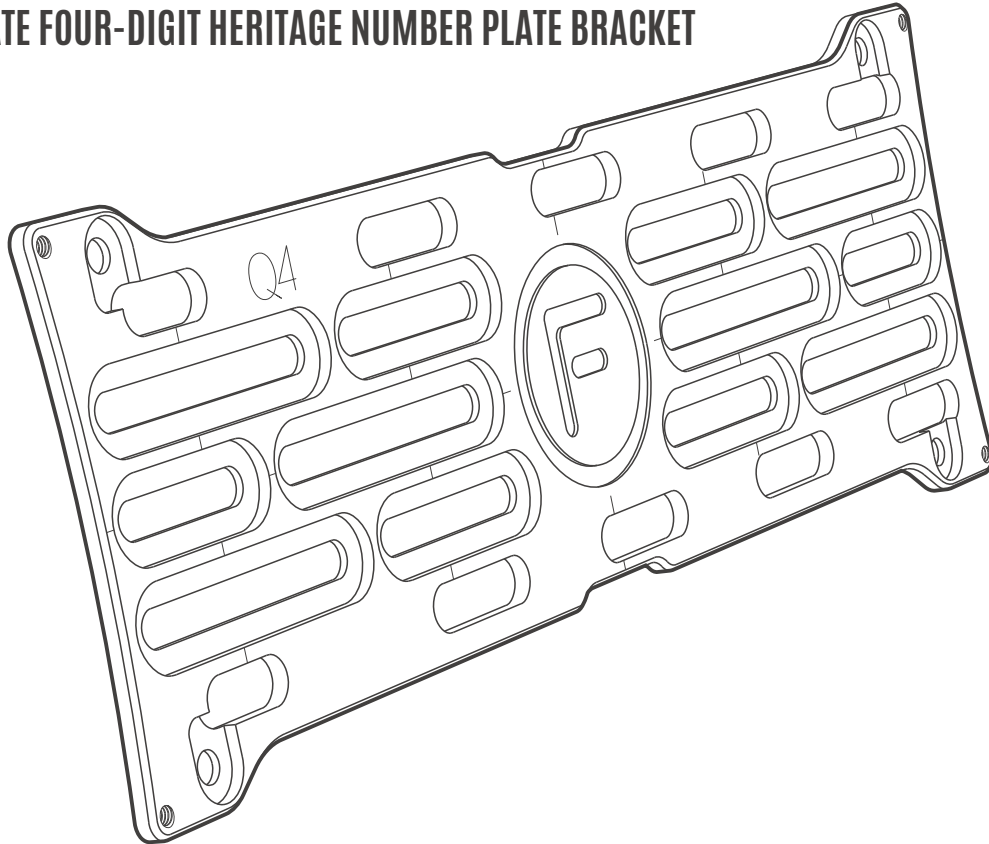

FLOW DESIGNS

Q PLATE FOUR-DIGIT HERITAGE NUMBER PLATE BRACKET

INSTALLATION DIAGRAM - STEP 1

MOUNTING QPLATE FOUR-DIGIT HERITAGE NUMBER PLATE BRACKET TO VEHICLE

INSTALLATION GUIDE

- Remove existing number plate from vehicle.
- Choose Bracket Mounting Option to suit vehicle.
 - Option 1** (M6 Connector Bolts)
 - Option 2** (10g Screws)
 - Mercedes Rear** (M5 Bolts)
- Select correct length bolt / screw (**a, b** or **c**) to suit Mounting Option. Use shorter bolts / screws if spacers are not used.
- Insert bolt / screw through number plate bracket and optional spacer then align to vehicle.
- Tighten Mounting bolts / screws to secure number plate bracket to vehicle.

BRACKET FITTING KIT

<p>OPTION 1a</p>  <p>CONNECTOR BOLT BLACK STAINLESS M6 X 20MM X 2</p>	<p>OPTION 1b</p>  <p>CONNECTOR BOLT BLACK STAINLESS M6 X 30MM X 2</p>	<p>OPTION 1c</p>  <p>CONNECTOR BOLT BLACK STAINLESS M6 X 15MM X 2</p>	<p>OPTION 2a</p>  <p>10G X 25MM SELF-TAPPING SCREW + 16mm WASHER X 2</p>	<p>OPTION 2b</p>  <p>10G X 38MM SELF-TAPPING SCREW + 16mm WASHER X 2</p>	<p>MERCEDES</p>  <p>MERCEDES BENZ REAR CONNECTOR BOLT BLACK STAINLESS M5 X 20MM X 4</p>	<p>SPACER</p>  <p>STAND OFF SPACER X 4</p>	<p>DOUBLE SIDED TAPE</p>  <p>3M DOUBLE SIDED TAPE X 4 + PRIMER X 1</p>
--	--	--	--	--	--	--	---

INSTALLATION DIAGRAM - STEP 2

MOUNTING NUMBER PLATE TO QPLATE FOUR-DIGIT HERITAGE NUMBER PLATE BRACKET

INSTALLATION GUIDE

- Choose Plate Mounting Option:
 - **Option 1** (6mm Dress Bolt)
 - **Option 2** (6mm Security Bolt)
 - **Option 3** (6mm White Bolts)
- Insert bolt through Heritage number plate, then align and mount to number plate bracket.
- Tighten Plate Mounting bolts to secure number plate to bracket.

QPLATE FOUR-DIGIT HERITAGE NUMBER PLATE BRACKET

PARTS LIST

X 1
QPLATE FOUR-DIGIT HERITAGE
NUMBER PLATE BRACKET

X 2
CONNECTOR
BOLT
BLACK STAINLESS
M6 X 20MM

X 2
CONNECTOR
BOLT
BLACK STAINLESS
M6 X 30MM

X 2
CONNECTOR
BOLT
BLACK STAINLESS
M6 X 15MM