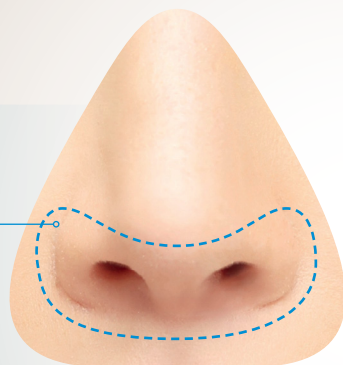

Two seal sizes

Extra Small-Small and Medium-Large.

Extra-thin, soft seal

Sealing region made of extra-thin (0.25 mm) soft silicone to provide a gentle seal.

Versatile pillows

Versatile pillow geometry to fit a wide range of nostril sizes.

Stabilizing side supports

Side supports designed to reduce the likelihood of the seal dislodging during sleep.

A gentle, soft seal

The AirPillow™ seal inflates to form a gentle ‘pillow’ of air and seals in and around the nose.

F&P AirPillow™ Nasal Pillows Seal

Seals in and around
the nose

Traditional Nasal Pillows Seal

Seals directly in the
nostrils

Fitting your F&P Brevida™

Step 1.
Hold the silicone seal away from your nose and use your fingers to carefully spread open the soft side supports of the silicone seal and then guide the two openings into your nostrils.