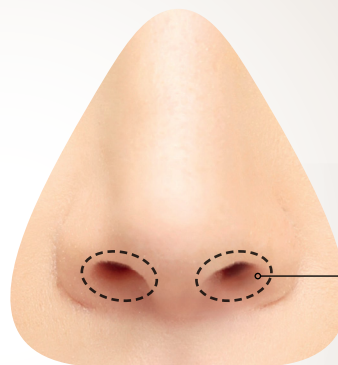

Two seal sizes

Extra Small-Small and Medium-Large.

Extra-thin, soft seal

Sealing region made of extra-thin (0.25 mm) soft silicone to provide a gentle seal.

Versatile pillows

Versatile pillow geometry to fit a wide range of nostril sizes.

Stabilizing side supports

Side supports designed to reduce the likelihood of the seal dislodging during sleep.

A gentle, soft seal

The AirPillow™ seal inflates to form a gentle ‘pillow’ of air and seals in and around the nose.

F&P AirPillow™ Nasal Pillows Seal

Seals in and around
the nose

Traditional Nasal Pillows Seal

Seals directly in the
nostrils

Fitting your F&P Brevida™

Step 1.
Hold the silicone seal away from your nose and use your fingers to carefully spread open the soft side supports of the silicone seal and then guide the two openings into your nostrils.