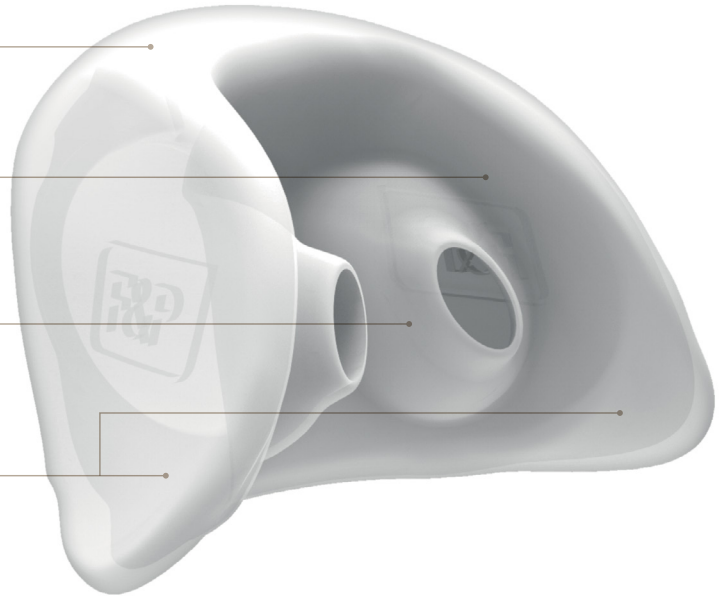

F&P Brevida™ Key features and benefits

Adjustable Headgear

Adjustable headgear which is designed to stay in place during sleep.

AirPillow™ Seal

The innovative AirPillow™ inflates to form a gentle and effective seal.

Two seal sizes

Extra Small-Small and Medium-Large.

Extra-thin, soft seal

Sealing region made of extra-thin (0.25 mm) soft silicone to provide a gentle seal.

Versatile pillows

Versatile pillow geometry to fit a wide range of nostril sizes.

Stabilizing side supports

Side supports designed to reduce the likelihood of the seal dislodging during sleep.

A gentle, soft seal

The AirPillow™ seal inflates to form a gentle ‘pillow’ of air and seals in and around the nose.

F&P AirPillow™ Nasal Pillows Seal

Seals in and around
the nose

Traditional Nasal Pillows Seal

Seals directly in the
nostrils

Fitting your F&P Brevida™

Step 1.
Hold the silicone seal away from your nose and use your fingers to carefully spread open the soft side supports of the silicone seal and then guide the two openings into your nostrils.