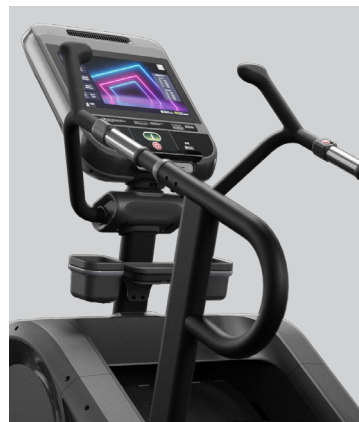

STAIRMASTER 8Gx

Introducing the all-new StairMaster 8Gx! This powerhouse product provides a superior combination of cardio and strength training with features like a deeper, wider step surface, durable, rust-free polypropylene construction, ergonomic handrails to support multiple climbing positions and an all-new drive train that delivers smooth, quiet performance. Its combination of quality and innovation delivers a workout that's quite literally a step up compared to everything else in the gym.

DEVICE CONNECTIVITY

OpenHub LCD and 16" Embedded consoles connect directly with Apple Watch and Samsung Galaxy Watch for real-time data sharing between the equipment and watch using NFC technology to allow a simple tap to pair connection.

PRODUCT DESIGN FEATURES

Available with a variety of OpenHub console options, step-up assist for easy mount or dismount, and a redesigned handrail system that supports multiple climbing positions and includes integrated speed and stop controls for a better user experience. Additionally, the service panel removes with 4 fasteners, allowing for easy access to drive train and electronics.

8Gx

BASE FEATURES

LENGTH	58in (147cm)
WIDTH	34in (86cm)
HEIGHT WITH CONSOLE	80in (203)
STEP SURFACE	10in (25 cm) Deep x 22in (56cm) Width
STEP HEIGHT	8in (20cm)
STEP RATE	20 Levels ranging from 24-162 steps per minute
STEP UP HEIGHT	9in (23cm)
RECOMMENDED CEILING HEIGHT	10ft (305cm)
HEART RATE MEASUREMENT SYSTEM	Telemetry and contact HR (Bluetooth with embedded display)
CONTROLS	New handrail design features integrated speed and elevation controls, stop button and contact heart rate grips
DISPLAY	Choose from LCD or 16" OpenHub display options
ACCESSORIES	Multiple bottle and accessory holders, LCD display pre-wired for 8 Series PVS entertainment, 800/900MHz receivers, and tablet holder
MAX USER WEIGHT	400lb (181kg)
DRIVE SYSTEM	Generator
ELECTRICAL REQUIREMENTS	12 V/5 Amp power supply
ADDITIONAL FEATURES	Landmark Challenge