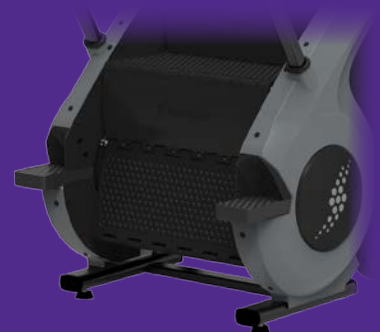

GAUNTLET™

MEET THE MACHINE THE ENTIRE GYM LOOKS UP TO.

Beginning with the first stepping machine in 1983, StairMaster® has been a legendary name in the gym. Today the tradition continues with the Gauntlet®. Building on 30 years of experience and proven performance, the Gauntlet provides a superior combination of cardio and strength training in our most comfortable design ever. The machine features a deeper, wider step surface with durable, rust-free polypropylene construction and a range of console and accessory options. It's a combination of quality and innovation delivering a workout that's head and shoulders above anything else in the gym.

©2013 Core Fitness, LLC, dba StairMaster. All rights reserved. 1-888-678-2476, www.stairmaster.com

StairMaster®

FEATURES

HANDRAILS AND CONSOLE DESIGNED FOR CORRECT USER POSTURE AND COMFORT

WARM BAR FOR REMOTE STOP AND CONTACT HEART RATE

STEP-UP ASSIST FOR EASY MOUNT OR DISMOUNT

OPTIONAL TOUCH SCREEN CONSOLE LETS YOU CLIMB 11 OF THE WORLD'S MOST RECOGNIZABLE LANDMARKS

CONSOLE FEATURES AND OPTIONS

The Gauntlet is available with three console options, including a 2-window LCD console, a 10-inch touch screen or a 10-inch touch screen with TV tuner. The 2-window LCD console features an easy-to-read backlit display with familiar programs and Polar® compatible heart rate monitoring. The attractive and intuitive 10-inch touch screen display offers an integrated iPod® attachment, 10 total workout programs and a Landmark Challenge which lets users track their progress by climbing the Eiffel Tower, Burj Khalifa or other well-known landmarks. We also offer the 10-inch touch screen with an integrated TV tuner to keep users motivated and entertained throughout their workout.