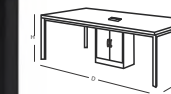

Conference Table

FNS - Con07a 1800W x 900D x 750H
FNS - Con07b 2400W x 1200D x 750H