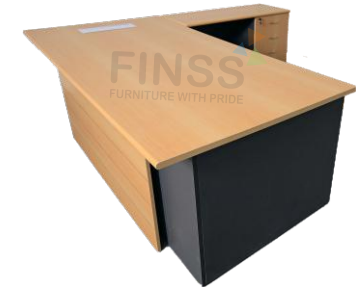

Director Table

Director Table

Director Table

FNS - RF01-15 1500W x 750D x 750H
 FNS - RF01-18 1800W x 900D x 750H
 FNS - RF01-21 2100W x 900D x 750H

Director Table

FNS - RF03-18 1800W x 900D x 750H
 FNS - RF03-21 2100W x 900D x 750H

Director Table

FNS - RF04-18 1800W x 900D x 750H
 FNS - RF04-21 2100W x 900D x 750H

Director Table

FNS - RF02-18 1800W x 900D x 750H
 FNS - RF02-21 2100W x 900D x 750H

Director Table

FINSS
FURNITURE WITH PRIDE

Director Table

FINSS
FURNITURE WITH PRIDE

Director Table

FNS - F18 1800W x 1730D x 750H
FNS - F24 2400W x 1730D x 750H

Director Table

FNS - H18 1800W x 1730D x 750H
FNS - H24 2400W x 1730D x 750H

Director Table