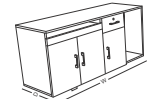

Side Unit

Director Table

FNS - N15 1500W x 1870 x 750H
FNS - N16 1650W x 1870 x 750H

Side Unit

FNS - 1350W x 450D x 675H