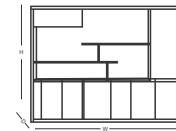

Storage Cabinet

FNS - Cab09a 2700W x 450D x 1800H
FNS - Cab09b 2700W x 450D x 2100H