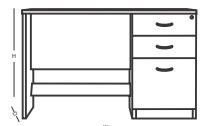

Office Table

FNS - Ad12 1200W x 600D x 750H
FNS - Ad13 1300W x 750D x 750H
FNS - Ad15 1500W x 750D x 750H

FINSS
FURNITURE WITH PRIDE