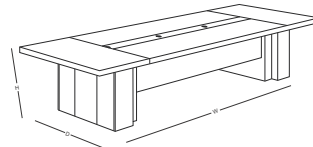

Conference Table

FNS - Con03a 3000W x 1200D x 750H
FNS - Con03b 3600W x 1200D x 750H