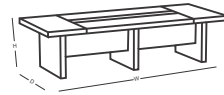

Conference Table

FNS - Con01a 3000W x 1200D x 750H
FNS - Con01b 3600W x 1200D x 750H