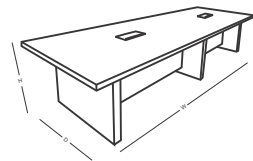

Conference Table

FNS - Con02a 3000W x 1200D x 750H
FNS - Con02b 3600W x 1200D x 750H