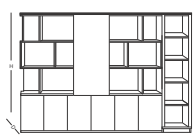

Storage Cabinet

FNS - Cab01a 2700W x 450D x 1800H
FNS - Cab01b 2700W x 4550 x 2100H

Storage Cabinet

FNS - Cab09a 2700W x 450D x 1800H
FNS - Cab09b 2700W x 450D x 2100H

Storage Cabinet

FNS - Cab02a 2700W x 450D x 1800H
FNS - Cab02b 2700W x 450D x 2100H

Storage Cabinet

FNS - Cab31a 1200W x 600D x 1400H
FNS - Cab31b 1200W x 600D x 1800H

Storage Cabinet

FNS - Cab03a 2700W x 450D x 1800H
FNS - Cab03b 2700W x 450D x 2100H

Storage Cabinet

FNS - Cab07a 2700W x 450D x 1800H
FNS - Cab07b 2700W x 450D x 2100H

Storage Cabinet

FNS - Cab04a 4050W x 450D x 1800H
FNS - Cab04b 4050W x 450D x 2100H

Storage Cabinet

FNS - Cab08a 2700W x 450D x 1800H
FNS - Cab08b 2700W x 450D x 2100H