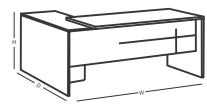

Director Table

FINSS
FURNITURE WITH PRIDE

Director Table

FNS - J21 2100W x 900D x 750H
FNS - J24 2400W x 900D x 750H

Middle Unit

FNS - 400W x 900D x 750H

Director Table

FNS - K15 1500W x 900D x 750H
FNS - K18 1800W x 900D x 750H
FNS - K24 2400W x 900D x 750H
FNS - K27 2750W x 750D x 750H

Director Table

FNS - L18 1800W x 800D x 750H

Side Unit

FNS - 235W x 900D x 750H

Pedestal

FNS - 400W x 450D x 700H

Director Table

FNS - J15 1500W x 900D x 750H
FNS - J18 1800W x 750D x 750H

Director Table

FINSS
FURNITURE WITH PRIDE

Director Table

FNS - M18 1800W x 800D x 750H
FNS - M21 2100W x 800D x 750H

Director Table

FINSS
FURNITURE WITH PRIDE

Office Table

FNS - P16 1600W x 750D x 750H
FNS - P18 1800W x 900D x 750H
FNS - P21 2100W x 900D x 750H
FNS - Side Cabinet
1200W x 450D x 680H