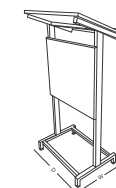

FNS-SD-37-604077
600W x 450D x 1200H