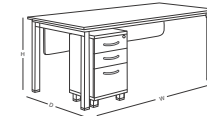

Director Table

FINSS
FURNITURE WITH PRIDE

Director Table

FNS - M18 1800W x 800D x 750H
FNS - M21 2100W x 800D x 750H

Director Table

FINSS
FURNITURE WITH PRIDE

Office Table

FNS - P16 1600W x 750D x 750H
FNS - P18 1800W x 900D x 750H
FNS - P21 2100W x 900D x 750H
FNS - Side Cabinet
1200W x 450D x 680H