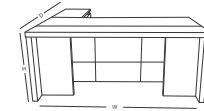

FNS - F18 1800W x 1730D x 750H
FNS - F24 2400W x 1730D x 750H

Director Table

FNS - I15 1500W x 750D x 750H
FNS - I18 1800W x 800D x 750H
FNS - I21 2100W x 800D x 750H

Director Table

FINSS
FURNITURE WITH PRIDE

Director Table

FINSS
FURNITURE WITH PRIDE

Director Table

FNS - J21 2100W x 900D x 750H
FNS - J24 2400W x 900D x 750H

Middle Unit

FNS - 400W x 900D x 750H

Director Table

FNS - K15 1500W x 900D x 750H
FNS - K18 1800W x 900D x 750H
FNS - K24 2400W x 900D x 750H
FNS - K27 2750W x 750D x 750H

Director Table

FNS - L18 1800W x 800D x 750H

Side Unit

FNS - 235W x 900D x 750H

Pedestal

FNS - 400W x 450D x 700H

Director Table

FNS - J15 1500W x 900D x 750H
FNS - J18 1800W x 750D x 750H