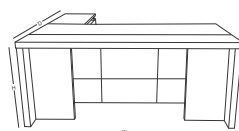

Director Table

FINSS
FURNITURE WITH PRIDE

Director Table

FNS - J21 2100W x 900D x 750H
FNS - J24 2400W x 900D x 750H

Middle Unit

FNS - 400W x 900D x 750H

Director Table

FNS - K15 1500W x 900D x 750H
FNS - K18 1800W x 900D x 750H
FNS - K24 2400W x 900D x 750H
FNS - K27 2750W x 750D x 750H

Director Table

FNS - L18 1800W x 800D x 750H

Side Unit

FNS - 235W x 900D x 750H

Pedestal

FNS - 400W x 450D x 700H

Director Table

FNS - J15 1500W x 900D x 750H
FNS - J18 1800W x 750D x 750H

Director Table

FINSS
FURNITURE WITH PRIDE

Director Table

FNS - M18 1800W x 800D x 750H
FNS - M21 2100W x 800D x 750H

Director Table

FINSS
FURNITURE WITH PRIDE

Office Table

FNS - P16 1600W x 750D x 750H
FNS - P18 1800W x 900D x 750H
FNS - P21 2100W x 900D x 750H
FNS - Side Cabinet
1200W x 450D x 680H