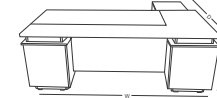

Director Table

Director Table

Director Table

FNS - RF01-15 1500W x 750D x 750H
 FNS - RF01-18 1800W x 900D x 750H
 FNS - RF01-21 2100W x 900D x 750H

Director Table

FNS - RF03-18 1800W x 900D x 750H
 FNS - RF03-21 2100W x 900D x 750H

Director Table

FNS - RF04-18 1800W x 900D x 750H
 FNS - RF04-21 2100W x 900D x 750H

Director Table

FNS - RF02-18 1800W x 900D x 750H
 FNS - RF02-21 2100W x 900D x 750H

Director Table

FINSS
FURNITURE WITH PRIDE