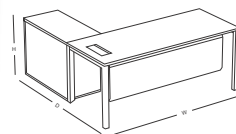

Director Table

FINSS
FURNITURE WITH PRIDE

Director Table

FNS - M18 1800W x 800D x 750H
FNS - M21 2100W x 800D x 750H

Director Table

FINSS
FURNITURE WITH PRIDE

Office Table

FNS - P16 1600W x 750D x 750H
FNS - P18 1800W x 900D x 750H
FNS - P21 2100W x 900D x 750H
FNS - Side Cabinet
1200W x 450D x 680H

Main Table

Side Unit

Director Table

FNS - N15 1500W x 1870 x 750H
FNS - N16 1650W x 1870 x 750H

Side Unit

FNS - 1350W x 450D x 675H

Office Table

FNS - R13 1350W x 750D x 750H
FNS - R15 1500W x 750D x 750H
FNS - R18 1800W x 900D x 750H
FNS - Side Cabinet
900W x 450D x 750H