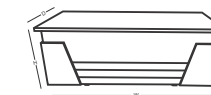

FNS - F18 1800W x 1730D x 750H
FNS - F24 2400W x 1730D x 750H

Director Table

FNS - I15 1500W x 750D x 750H
FNS - I18 1800W x 800D x 750H
FNS - I21 2100W x 800D x 750H

Director Table

FINSS
FURNITURE WITH PRIDE

Director Table

FINSS
FURNITURE WITH PRIDE

Director Table

FNS - J21 2100W x 900D x 750H
FNS - J24 2400W x 900D x 750H

Middle Unit

FNS - 400W x 900D x 750H

Director Table

FNS - K15 1500W x 900D x 750H
FNS - K18 1800W x 900D x 750H
FNS - K24 2400W x 900D x 750H
FNS - K27 2750W x 750D x 750H

Director Table

FNS - L18 1800W x 800D x 750H

Side Unit

FNS - 235W x 900D x 750H

Pedestal

FNS - 400W x 450D x 700H

Director Table

FNS - J15 1500W x 900D x 750H
FNS - J18 1800W x 750D x 750H