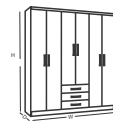

Storage Cabinet

FNS - Cab12a 2700W x 450D x 1800H
FNS - Cab12b 2700W x 450D x 2100H