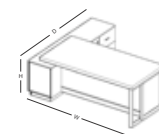

Office Table

FNS - O16 1600W x 750D x 750H
FNS - O18 1800W x 900D x 750H
FNS - O21 2100W x 900D x 750H
FNS - Side Cabinet
900W x 450D x 750H