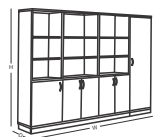

Reception Table
 FNS - Rec12a 1500W x 600D x 1100H
 FNS - Rec12b 1800W x 600D x 1100H

Storage Cabinet

FNS - Cab01a 2700W x 450D x 1800H
FNS - Cab01b 2700W x 4550 x 2100H

Storage Cabinet

FNS - Cab09a 2700W x 450D x 1800H
FNS - Cab09b 2700W x 450D x 2100H