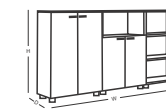

Storage Cabinet

FNS - Cab23a 2700W x 450D x 1200H