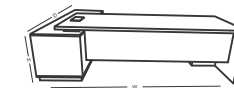

Director Table

FNS - RF04-18 1800W x 900D x 750H
 FNS - RF04-21 2100W x 900D x 750H

Director Table

FNS - RF02-18 1800W x 900D x 750H
 FNS - RF02-21 2100W x 900D x 750H

Director Table

FINSS
FURNITURE WITH PRIDE

Director Table

FINSS
FURNITURE WITH PRIDE

Director Table

FNS - F18 1800W x 1730D x 750H
FNS - F24 2400W x 1730D x 750H

Director Table

FNS - H18 1800W x 1730D x 750H
FNS - H24 2400W x 1730D x 750H

Director Table