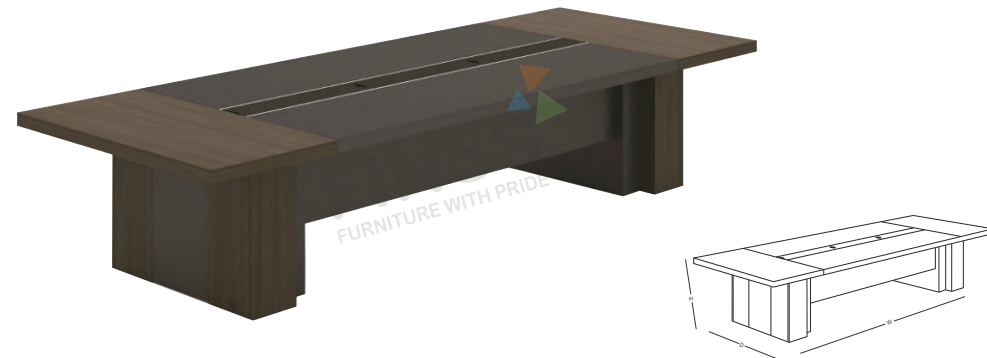

Conference Table

FNS - Con02a 3000W x 1200D x 750H
FNS - Con02b 3600W x 1200D x 750H

Conference Table

FNS - Con03a 3000W x 1200D x 750H
FNS - Con03b 3600W x 1200D x 750H