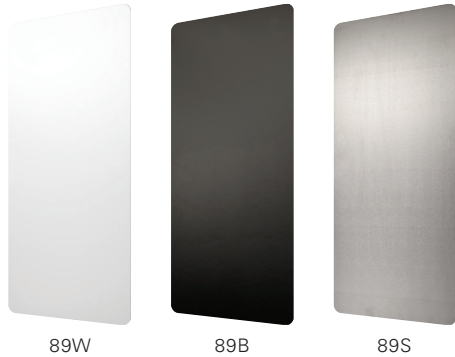

89W   89B   89S

MICROBAN®/ANTIMICROBIAL WALL GUARDS

Designed to fit securely below your Excel Hand Dryers, protecting your walls from water droplets that can be blown off wet hands by the powerful air stream. Microban technology inhibits the growth of bacteria and is built into the Wall Guard so it will not wash or wear away, lasting the lifetime of the product. Ideal for high-traffic restrooms, Wall Guards are hygienic and easy-to-clean.

PART#	Description
89W	Microban Wall Guard-White
89B	Microban Wall Guard-Black
89S	Wall Guard-Brushed Stainless Steel

³Sold as set: 1 box containing 2 wall guards