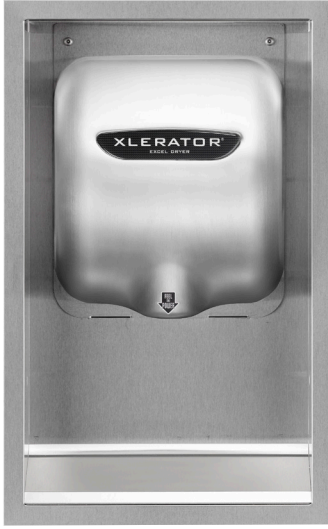

40502
(Dryer Sold Separately)

ADA-COMPLIANT RECESS KIT

Makes XLERATOR/XLERATOR^{eco} comply with the 4" ADA protrusion requirement of four inches. Also helps keep water off the walls and floor.

PART#	Description
40502	Recess Kit, Brushed Stainless Steel
40502SP	Recess Kit, Custom Color Painted

²Special paint colors include white, raven black, red baron and graphite. Custom paint colors are also available and require a minimum order of 5 or more. Call Excel Dryer for custom paint color options and pricing.