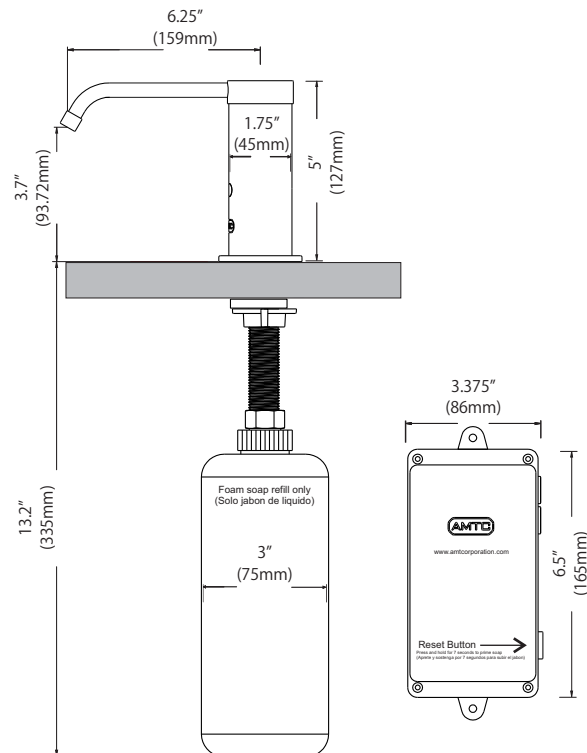

LIQUIDFLO™ AUTOMATIC LIQUID SOAP DISPENSER SYSTEM

Model
ASD-400EL

Description

Sensor Operated, Gear Motor Driven, Chrome Plated Polished Brass Counter Mount Automatic Liquid Soap Dispenser System

Specifications

- Chrome Plated Polished Brass Spout (Standard)
- Gear Motor Drive
- Hands Free Infrared Sensor Activation
- Easy Installation
- Powered by Four (4) Alkaline D-Cell Batteries (Not Included)
- Battery Life : 90,000 Cycles or 2 Years
- Optional Plug-in 6 Volt AC Power Adapter (Not Included)
- Universal Refillable Liquid Soap Container (800ml/27Fl. Oz.)
- Dispenses 0.8ml of Concentrated, Rich Soap Per Dose
- 1,000 Hand Washes per 800ml Bottle
- Mounts Through 1" (25.4mm) Diameter Hole in Lavatory or Countertop
- Self Adjusting Sensor
- Activation Indicator: BLUE LED on Sensor
- Low Battery Indicator: Flashing BLUE LED on Sensor
- Low Soap Indicator: Flashing RED LED on Sensor
- Reset Button Automatically Primes New Soap and Resets RED LED
- ADA Compliant
- Warranty: 3 Years (Limited)

The ASD-400 Advantage

The ASD-400 automatic liquid soap dispenser system operates using a gear motor drive mechanism. The spout is built of high quality solid polished brass. The design of the control unit allows for easy installation and conceals all mechanical and electrical components within dispensing head. A universal refillable soap container makes the ASD-400 automatic liquid soap dispenser system ideal and efficient.

Alternate Power Options

- ☐ AD05 Plug-in 6 Volt AC Power Adapter for One Device
- ☐ AD05-2 Plug-in 6 Volt AC Power Adapter w/Extension for 2 Devices
- ☐ AD05-2-EXT Extension Only for AC Power Adapter

Architect/Engineer Approval	
Job Name	
Date	
Model Specified	
Quantity	
Variations Specified	
Customer/Wholesaler	
Contractor	
Architect