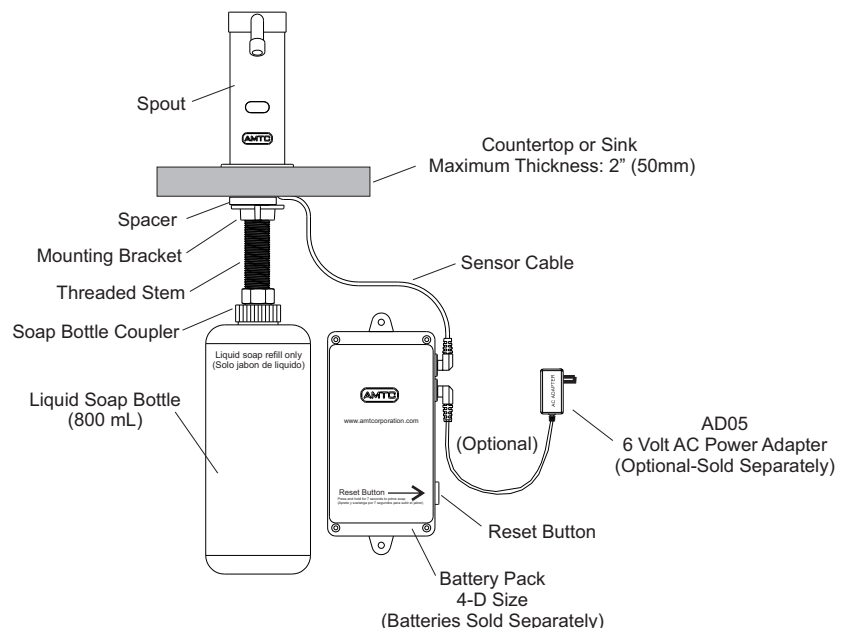

For Finish Variations Please Consult Factory