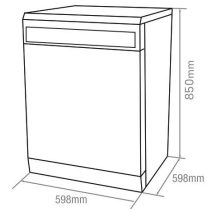

i-Clean Tech

Third layer cutlery basket

Premium Stainless Steel Interior

Upper, Lower & Top Spray Arms

Half Loading Setting

6 Washing Programmes

EDW-M1331D(WH)

- Capacity: 13 Place Settings
- Three Washing Programmes
- Smart ECO
- Delay Start: Up to 9 Hours
- Product Dimension (mm): 598 (W) x 850 (H) x 598 (D)