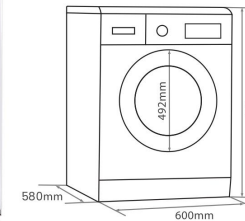

10 Years
Warranty on Motor

- Washing Capacity: 8 KG
- Drying Capacity: 5 KG
- Spin Selection: No Spin, 400, 600, 800, 1000, 1200 RPM
- Inverter Motor
- Drum Volume: 54 L
- 16 Programmes: Mixed, Cotton, Easy Care, Prewash, Wool, Delicate, Sportswear, Quick Wash, Colors, Hand Wash, Shirt, Hygiene, Dry, Rinse + Spin, Spin, Drum Cleaning
- 492 mm XXL Extra Large Door Design
- Washing Temperature: Cold, 10°C, 20°C, 30°C, 40°C, 60°C, 80°C
- Stain Wash+ Features
- Soft Touch Panel
- Product Dimension (mm): 600 (W) x 850 (H) x 580 (D)