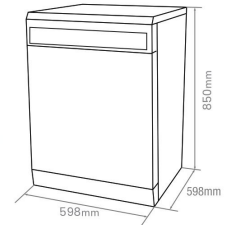

i-Clean Tech

Third layer cutlery basket

Premium Stainless Steel Interior

Upper, Lower & Top Spray Arms

Half Loading Setting

6 Washing Programmes

EDW-M1331D(WH)

- Capacity: 13 Place Settings
- Three Washing Programmes
- Smart ECO
- Delay Start: Up to 9 Hours
- Product Dimension (mm): 598 (W) x 850 (H) x 598 (D)