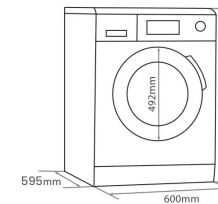

FRONT LOADING WASHER

EWF-J1040IN(WH)

10 Years
Warranty on Motor

- **Washing Capacity:** 10 KG
- **Spin Selection:** No Spin, 400, 600, 800, 1200, 1400 RPM
- **Inverter Motor**
- **Drum Volume:** 64 L
- **16 Programmes:** Cotton Eco, Cotton, Mixed, Jeans, Wool, Synthetic, Sportswear, Easy Care, Quick Wash, Colours, Hand Wash, Shirt, Hygiene, Rinse + Spin, Spin, Drum Cleaning
- **492 mm XXL Extra Large Door Design**
- **Washing Temperature:** Cold, 10°C, 20°C, 30°C, 40°C, 60°C, 80°C
- **Stain Wash+ Features**
- **Air Fusion Technology**
- **Soft Touch Panel**
- **Product Dimension (mm):** 600 (W) x 850 (H) x 635 (D)