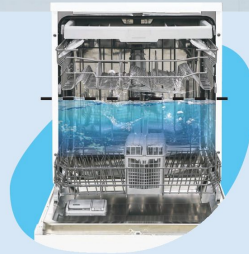

Half-Load Programme

The half-load programme enables the dishwasher to use less water compared to a regular program, as the water jet is directed only towards the bottom and middle sections of the appliance. This not only reduces the duration of the washing cycle but also results in approximately 15% savings on water and energy consumption.