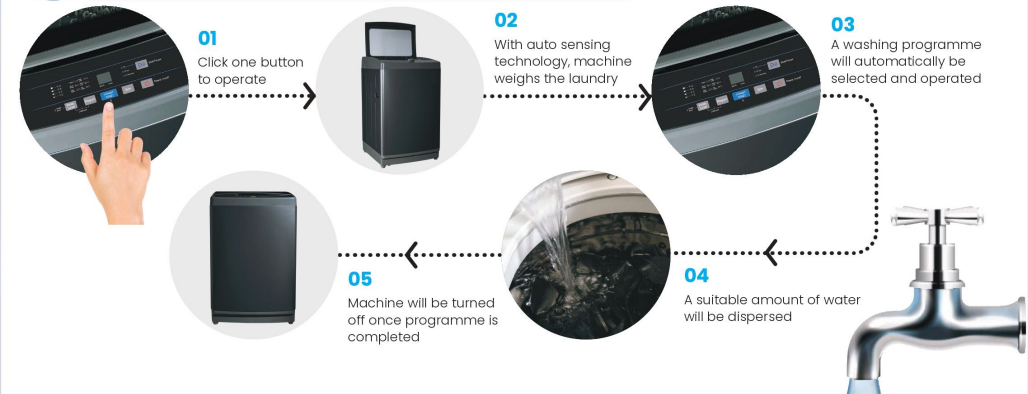

POWERFUL CLEANING, EASY OPERATION

i-Smart Wash with Auto-Sensing Technology

TIME & WATER CONSUMPTION ↓ **20%** compared to a manually set programme.

SAVE 20%

Baby Care Protection

- Specially designed for baby care.
- Eliminates harmful bacteria and allergens from fabric effectively.

Soft Closing Glass Lid Design

- Visible glass lid design for better visibility on the laundry cycle.
- The lid closes gently and quietly, avoiding any harm.

Tub Cleaning

- Self-cleaning function.
- Remove stains and dirt from the inner wall of the tub to avoid bacteria growth.

Energy Efficient Motor

- Lower power consumption and lower noise.

↓ **78%** ENERGY CONSUMPTION

Quick Wash

- Enables fast washing that will be complete in just 18 minutes.
- Ideally for small quantity clothes.

18 minutes

Auto-Sensing Technology

- ELBA's Auto Sensing Technology detects the load of fabrics.
- Washer will automatically select the perfect water level and washing programme to optimize the water consumption and time.

Diamond Drum

A unique soft curl design on the diamond drum imitates the hand wash to reduce the wrinkling and tangling of clothes.