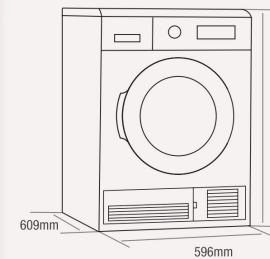

TUMBLE DRYER

ED-H9151C(WH)

- **Drying Capacity:** 9 KG
- **Drum Volume:** 112 L
- **15 Drying Programmes**
- **Anti-Crease Function**
- **Reverse Tumble Action for Reduced Creasing**
- **Speed Dry Function**
- **Auto-Sensing Technology for Different Dryness Level Selection**
- **End of Cycle Buzzer**
- **Easy Access Fluff Filter**
- **Water Full Tank Alert**
- **Product Dimension (mm):** 596 (W) x 845 (H) x 609 (D)