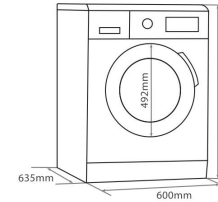

FRONT LOADING WASHER

EWF-J1040IN(WH)

10 Years
Warranty on Motor

- **Washing Capacity:** 10 KG
- **Spin Selection:** No Spin, 400, 600, 800, 1200, 1400 RPM
- **Inverter Motor**
- **Drum Volume:** 64 L
- **16 Programmes:** Cotton Eco, Cotton, Mixed, Jeans, Wool, Synthetic, Sportswear, Easy Care, Quick Wash, Colours, Hand Wash, Shirt, Hygiene, Rinse + Spin, Spin, Drum Cleaning
- **492 mm XXL Extra Large Door Design**
- **Washing Temperature:** Cold, 10°C, 20°C, 30°C, 40°C, 60°C, 80°C
- **Stain Wash+ Features**
- **Air Fusion Technology**
- **Soft Touch Panel**
- **Product Dimension (mm):** 600 (W) x 850 (H) x 635 (D)