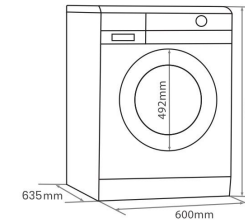

2-IN-1 WASHER DRYER

Hygiene & Hygiene+

EWDC-J1061IN(GD)

10 Years
Warranty on Motor

- Washing Capacity: 10 KG
- Drying Capacity: 6 KG
- Spin Selection: No Spin, 400, 800, 1000, 1400 RPM
- Inverter Motor
- Drum Volume: 64 L
- 16 Programmes: Mixed, Quick Wash, Cotton, Sportswear, Jeans, Shirt, Hygiene+, Dry, Wool, Delicate, Hand Wash, Gentle, Bedding, Rinse + Spin, Spin, Drum Cleaning
- 492 mm XXL Extra Large Door Design
- Washing Temperature: Cold, 20°C, 40°C, 60°C, 90°C
- Stain Wash+ Features
- Soft Touch Panel
- Product Dimension (mm): 600 (W) x 850 (H) x 635 (D)