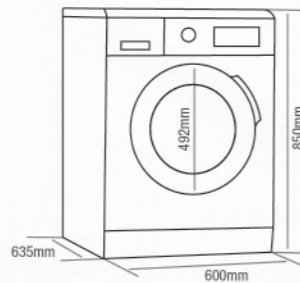

- ◉ Add Garment Function
- **Inverter Motor**
- XXL Extra Large Door Design
- Drum Cleaning+*
- Stain Wash+
- Quick Wash
- Colour Protection
- Air Fusion

EWF-J1040IN(WH)

- > Washing Capacity: 10KG
- > Spin Selection: No Spin, 400, 600, 800, 1,200 & 1,400 RPM
- > Inverter Motor
- > Drum Volume: 64L
- > 16 Programs: Cotton Eco, Cotton, Mixed, Jeans, Wool, Synthetic, Sportswear, Easy Care, Quick Wash, Colors, Hand Wash, Shirt, Hygiene, Rinse + Spin, Spin, Drum Cleaning
- > 492mm XXL Extra Large Door Design
- > Washing Temperature: Cold, 10°C, 20°C, 30°C, 40°C, 60°C, 80°C
- > Stain Wash+ Features
- > Air Fusion Technology
- > Soft Touch Panel
- > Product Dimension (mm): 600 (W) x 850 (H) x 635 (D)