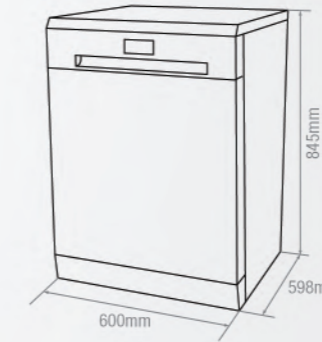

DISHWASHER

RAISE YOUR GLASSES TO EVERLASTING SHINE

Bicker no more over dishwashing duties after meals. ELBA Dishwasher can be a total godsend for you to enjoy cooking to its fullest, without the nagging thought of doing the mountain of dishes after meals!

ELBA Dishwasher displays the art of technology and planning with the convenience choice of various place settings and diverse washing programs specially designed with you in mind. Rest assured it is rated A+++ for its energy efficiency as well! Now you can revel in your clean hands and play the part of the gracious host and cook up a storm every dinner party!

DID YOU KNOW?
Benefits of Dishwasher

ELBA Dishwasher ensures your dishes are cleaner and safer than conventional hand washing with sponge where harmful germs tend to breed.

EDW-B1462D(SS)

600mm(W) x 845mm(H) x 598mm(D)

- > Capacity: 14 Place Settings
- > 6 Washing Programs
- > Internal LED Illumination
- > Electronic Control with LED Display
- > Delay Start: Up to 24 Hours

- 14 Place Settings
- Electronic Control
- 6 Washing Programs
- Delay Start
- Third Layer Cutlery Basket
- Half Load Setting
- Premium Stainless Steel Interior
- Upper, Lower & Top Spray Arms
- Internal LED Illumination