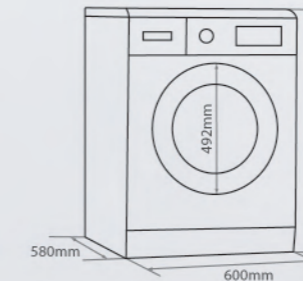

- ◉ Add Garment Function
- **Inverter Motor**
- **XXL Extra Large Door Design**
- **Drum Cleaning+**
- **Stain Wash**
- **Quick Wash**
- **Colour Protection**