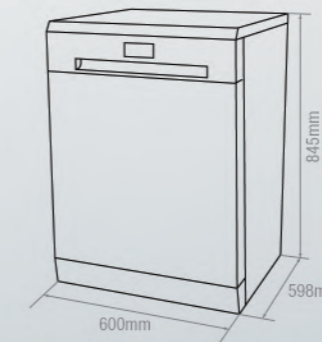

EDW-B1461(WH)

600mm(W) x 845mm(H) x 598mm(D)

- > Capacity: 14 Place Settings
- > 6 Washing Programs
- > Electronic Control with Light Indicator

- 14 Place Settings
- Electronic Control
- 6 Washing Programs
- Third Layer Cutlery Basket
- Half Load Setting
- Premium Stainless Steel Interior
- Upper, Lower & Top Spray Arms

COMMON POINTS

- » Upper, Lower and Top Spray Arms
- » With Rinse Aid Indicator
- » Prewash Function, Express and ECO
- » Third Layer Cutlery Basket
- » Half Load Setting
- » Premium Quality 304SS Stainless Steel Interior
- » 3-layer Waste Filter
- » Easy Lift-up Upper Basket
- » Hidden Type Heating Element