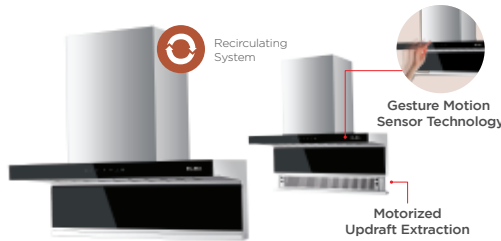

Premium Package 2

PRIMO EH-K9337ST(BK) **NEW**

- > Suction Power: 1,400m³/hr
- > 3-speed with Sensor Touch Control
- > With Gesture Motion Sensor Technology
- > With Updraft Extractor
- > With Heat-cleaning Technology
- > With Charcoal Filter
- > With Elongated Oil Cup
- > Product Dimension (mm): 900 (W) x 820-1,100 (H) x 390 (D)

EGH-J8662G(BK) **NEW**

- > 2 Quattro Burners (6.4kW)
- > 8-power Level Control
- > Schott Glass
- > Safety Valve (Flame Failure Device)
- > Cast Iron Pan Support
- > Built-in Dimension (mm): 705 (W) x 375 (D)

PROMO PRICE NP: RM6,384 (WM)
RM3,669 (WM)

Valid for Premium Package and Combo Deal Package

FREE

ELBA Health Pot EHP-G1584G(RD)

- > Power: 800W
- > Capacity: 1.5L
- > Comes with Egg Tray and Removable Stainless Steel Strainer

Worth RM259 (WM)

COMBO DEAL | DESIGNER HOOD + BUILT-IN HOB PROMOTION

Combo Deal 1

ELEGANTE EH-J9032ST(BK)

- > Suction Power: 1,400m³/hr
- > 4-speed Sensor Touch Control
- > With Heat-cleaning Technology
- > Washable 3-pcs Baffle Filter
- > With Charcoal Filter
- > Product Dimension (mm): 900 (W) x 548-1,000 (H) x 505 (D)

PROMO PRICE NP: RM4,904 (WM)
RM2,819 (WM)

EGH-G8572G(BK)

- > 2 Triple Ring Burners (5.0kW)
- > Safety Valve (Flame Failure Device)
- > Cast Iron Pan Support
- > Cast Iron Wok Stand
- > High Quality Tempered Glass
- > Built-in Dimension (mm): 703 (W) x 403 (D)

Upgrade Your Built-in Hob from Combo Deal 1

Electric Hob

ECH-G2902ST(BK) **13 Amp Plug**

- > Dual Cooking Zones
- > 9-power Level Control
- > High Durability EGO Heating Plate (German)
- > Front Control with LED Sensor Touch
- > Automatic Safety Switch Off after 120 Minutes
- > Built-in Dimension (mm): 680 (W) x 380 (D)

TOP UP NP: RM6,304 (WM)
RM700 **PROMO PRICE** RM3,519 (WM)

EIC-G3602ST(BK)

- > Dual Cooking Zones
- > 9-power Level Control
- > High Quality Black Crystal Glass
- > Front Control with LED Sliding Touch
- > Safety Child Lock
- > Built-in Dimension (mm): 680 (W) x 380 (D)

TOP UP NP: RM6,397 (WM)
RM700 **PROMO PRICE** RM3,519 (WM)

ECH-G3322ST(BK)

- > Dual Cooking Zones
- > 9-power Level Control
- > High Durability EGO Heating Plate (German)
- > Front Control with LED Sliding Touch
- > Automatic Safety Switch Off after 120 Minutes
- > Built-in Dimension (mm): 680 (W) x 380 (D)

TOP UP NP: RM7,037 (WM)
RM1,100 **PROMO PRICE** RM3,919 (WM)

EICH-G3622ST(BK)

- > Dual Cooking Zones
- > 9-power Level Control
- > High Durability EGO Heating Plate (German)
- > Front Control with LED Sliding Touch
- > Safety Child Lock
- > Built-in Dimension (mm): 680 (W) x 380 (D)

TOP UP NP: RM7,037 (WM)
RM1,100 **PROMO PRICE** RM3,919 (WM)

ECH-A9004ST

- > 4 Cooking Zones
- > 9-power Level Control
- > High Durability EGO Heating Plate (German)
- > EuroKera Glass
- > Front Control with Sensor Touch
- > Safety Child Lock
- > Built-in Dimension (mm): 880 (W) x 330 (D)

TOP UP NP: RM8,450 (WM)
RM1,900 **PROMO PRICE** RM4,719 (WM)

Gas Hob

EBH-9920