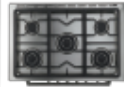

EPRC-H9880ST(SS)

- > Oven Capacity: 115 Litres
- > 8-function Oven
- > Original Italian SABAF Burners with Safety Valve
- > Product Dimension (mm): 900 (W) x 910 (H) x 600 (D)

PROMO PRICE NP: RM12,624 (WM)
RM7,699 (WM)

ELBA
Looks Good. Works Even Better.

CONVENIENCE At Its Peak