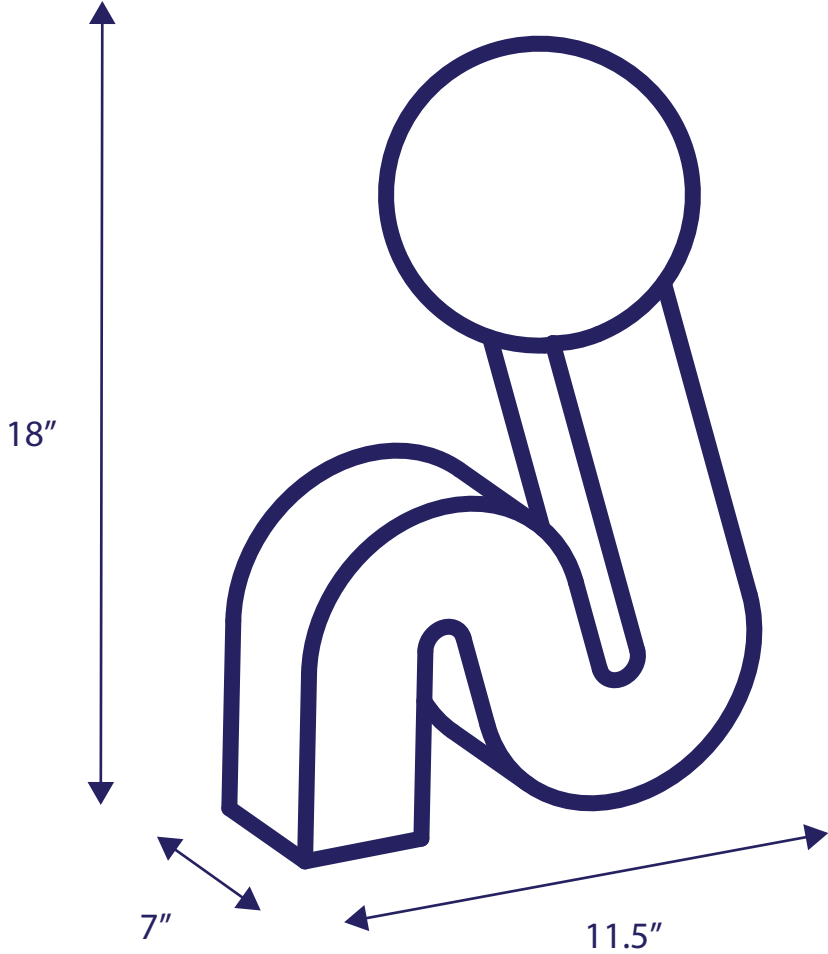

Lubbux

Curl - Table Lamp (Large)

Materials

- White Oak
- Glass

Light

- G9 Socket
- Inline cord dimmer
- 6 Watt LED Bulb @ 600 Lumens
- 2700K

Power

- 120 VAC

Dimensions

- Length 11.5"
- Width 7"
- Height 18"

Weight

- Lamp: 15 lbs
- Shipping Weight: 19 lbs