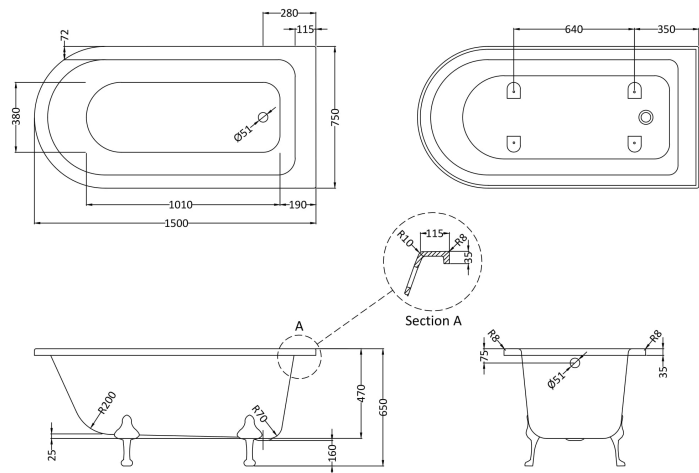

Sales Code: RLF1500C2

Description: 1500 Freestanding Shower Bath Pride Leg

Packaging Details

Barcode: 5056211851929

Sales Code: RLF1500

Description: 1500 Freestanding Shower Bath

Product Dimensions

Length (mm):	1500
Width (mm):	750
Depth (mm):	650
Nett Weight (kg):	45.8

Packaging Dimensions

Length (mm):	1500
Width (mm):	750
Depth (mm):	500
Gross Weight (kg):	45.8

Packaging Data

Box Colour:	
Box Qty:	
Label Size:	x
Label Colour:	
Label Qty:	

Outer Box Dimensions (If Applicable)

Length (mm):	
Width (mm):	
Height (mm):	
Gross Weight (kg):	
Barcode:	5056211804956

Product Details

Country of Origin:	Singapore
Fitting Instruction:	No
Certification:	FSC: CE & UKCA:
Material Colour Reference:	European White
Product Material:	Acrylic
Material Thickness:	12mm
Volume (Ltr):	175
Displaced Capacity:	105
Leg Set Included:	Legset Not Included
Waste Included:	Waste Not Included
Drilled/Undrilled:	Undrilled For Taps
Includes Grips:	No Grips Supplied
Embossed:	No
No of Tapholes:	None
Anti-Slip:	No

Sales Code: T2C

Description: Pride F/Standing Bath Leg Set C2

Product Dimensions

Length (mm):	275
Width (mm):	140
Depth (mm):	120
Nett Weight (kg):	3.9

Packaging Dimensions

Length (mm):	465
Width (mm):	460
Depth (mm):	225
Gross Weight (kg):	4.23