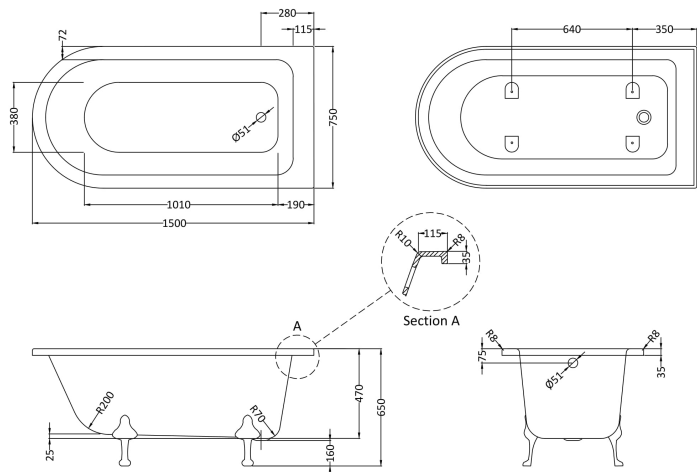

Sales Code: RLF1500C2

Description: 1500 Freestanding Shower Bath Pride Leg

Packaging Details

Barcode: 5056211851929

Sales Code: RLF1500

Description: 1500 Freestanding Shower Bath

Product Dimensions

Length (mm):	1500
Width (mm):	750
Depth (mm):	650
Nett Weight (kg):	45.8

Packaging Dimensions

Length (mm):	1500
Width (mm):	750
Depth (mm):	500
Gross Weight (kg):	45.8

Packaging Data

Box Colour:	
Box Qty:	
Label Size:	x
Label Colour:	
Label Qty:	

Outer Box Dimensions (If Applicable)

Length (mm):	
Width (mm):	
Height (mm):	
Gross Weight (kg):	
Barcode:	5056211804956

Product Details

Country of Origin:	Singapore
Fitting Instruction:	No
Certification:	FSC: CE & UKCA:
Material Colour Reference:	European White
Product Material:	Acrylic
Material Thickness:	12mm
Volume (Ltr):	175
Displaced Capacity:	105
Leg Set Included:	Legset Not Included
Waste Included:	Waste Not Included
Drilled/Undrilled:	Undrilled For Taps
Includes Grips:	No Grips Supplied
Embossed:	No
No of Tapholes:	None
Anti-Slip:	No

Sales Code: T2C

Description: Pride F/Standing Bath Leg Set C2

Product Dimensions

Length (mm):	275
Width (mm):	140
Depth (mm):	120
Nett Weight (kg):	3.9

Packaging Dimensions

Length (mm):	465
Width (mm):	460
Depth (mm):	225
Gross Weight (kg):	4.23