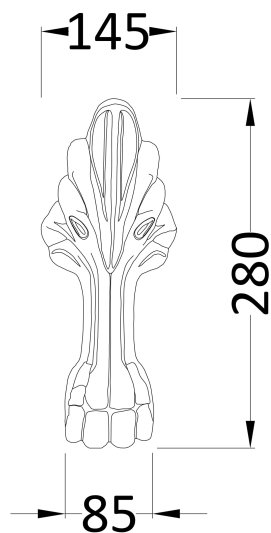

Sales Code: RLF1500C2

Description: 1500 Freestanding Shower Bath Pride Leg

Packaging Details

Barcode: 5056211851929

Sales Code: RLF1500

Description: 1500 Freestanding Shower Bath

Product Dimensions

Length (mm):	1500
Width (mm):	750
Depth (mm):	650
Nett Weight (kg):	45.8

Packaging Dimensions

Length (mm):	1500
Width (mm):	750
Depth (mm):	500
Gross Weight (kg):	45.8

Packaging Data

Box Colour:	
Box Qty:	
Label Size:	x
Label Colour:	
Label Qty:	

Outer Box Dimensions (If Applicable)

Length (mm):	
Width (mm):	
Height (mm):	
Gross Weight (kg):	
Barcode:	5056211804956

Product Details

Country of Origin:	Singapore
Fitting Instruction:	No
Certification:	FSC: CE & UKCA:
Material Colour Reference:	European White
Product Material:	Acrylic
Material Thickness:	12mm
Volume (Ltr):	175
Displaced Capacity:	105
Leg Set Included:	Legset Not Included
Waste Included:	Waste Not Included
Drilled/Undrilled:	Undrilled For Taps
Includes Grips:	No Grips Supplied
Embossed:	No
No of Tapholes:	None
Anti-Slip:	No

Sales Code: T2C

Description: Pride F/Standing Bath Leg Set C2

Product Dimensions

Length (mm):	275
Width (mm):	140
Depth (mm):	120
Nett Weight (kg):	3.9

Packaging Dimensions

Length (mm):	465
Width (mm):	460
Depth (mm):	225
Gross Weight (kg):	4.23