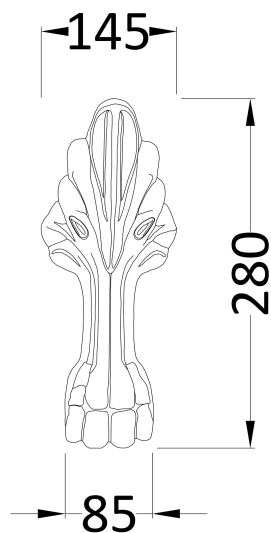

Sales Code: RL1501C2

Description: 1500 De Freestanding Bath 1490X745x650

Packaging Details

Barcode: 5055275832554

Sales Code: T2C

Description: Pride F/Standing Bath Leg Set C2

Product Dimensions

Length (mm):	275
Width (mm):	140
Depth (mm):	120
Nett Weight (kg):	3.9

Packaging Dimensions

Length (mm):	465
Width (mm):	460
Depth (mm):	225
Gross Weight (kg):	4.23

Packaging Data

Box Colour:	Polystyrene Moulded Box
Box Qty:	1
Label Size:	140 x 100
Label Colour:	White Label
Label Qty:	1

Outer Box Dimensions (If Applicable)

Length (mm):	
Width (mm):	
Height (mm):	
Gross Weight (kg):	
Barcode:	5055369044801

Product Details

Country of Origin:	China
Fitting Instruction:	No
Certification:	FSC: N/A CE & UKCA: N/A
Material Colour Reference:	Not Applicable
Product Material:	Aluminium
Material Thickness:	N/A
Volume (Ltr):	N/A
Displaced Capacity:	N/A
Leg Set Included:	Not Applicable
Waste Included:	Not Applicable
Drilled/Undrilled:	Not Applicable
Includes Grips:	Not Applicable
Embossed:	Not Applicable
No of Tapholes:	Not Applicable
Anti-Slip:	Not Applicable

Sales Code: RL1501

Description: 1500 Double Ended Freestanding Bath

Product Dimensions

Length (mm):	1490
Width (mm):	745
Depth (mm):	635
Nett Weight (kg):	45.8

Packaging Dimensions

Length (mm):	1580
Width (mm):	790
Depth (mm):	500
Gross Weight (kg):	45.8