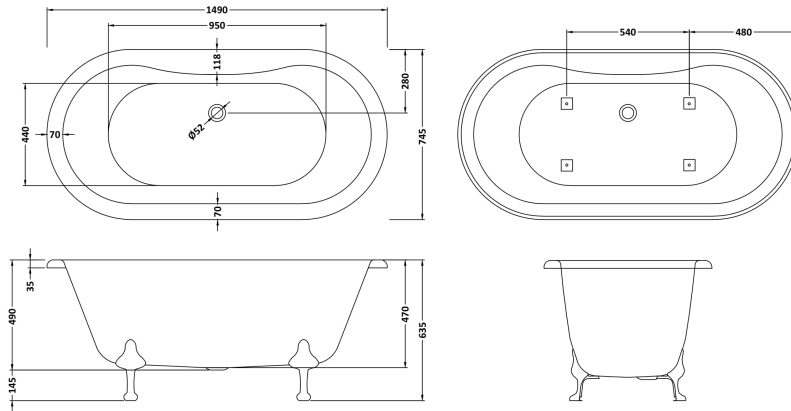

Sales Code: RL1501C2

Description: 1500 De Freestanding Bath 1490X745x650

Packaging Details

Barcode: 5055275832554

Sales Code: T2C

Description: Pride F/Standing Bath Leg Set C2

Product Dimensions

Length (mm):	275
Width (mm):	140
Depth (mm):	120
Nett Weight (kg):	3.9

Packaging Dimensions

Length (mm):	465
Width (mm):	460
Depth (mm):	225
Gross Weight (kg):	4.23

Packaging Data

Box Colour:	Polystyrene Moulded Box
Box Qty:	1
Label Size:	140 x 100
Label Colour:	White Label
Label Qty:	1

Outer Box Dimensions (If Applicable)

Length (mm):	
Width (mm):	
Height (mm):	
Gross Weight (kg):	
Barcode:	5055369044801

Product Details

Country of Origin:	China
Fitting Instruction:	No
Certification:	FSC: N/A CE & UKCA: N/A
Material Colour Reference:	Not Applicable
Product Material:	Aluminium
Material Thickness:	N/A
Volume (Ltr):	N/A
Displaced Capacity:	N/A
Leg Set Included:	Not Applicable
Waste Included:	Not Applicable
Drilled/Undrilled:	Not Applicable
Includes Grips:	Not Applicable
Embossed:	Not Applicable
No of Tapholes:	Not Applicable
Anti-Slip:	Not Applicable

Product Details

Country of Origin:	China
Fitting Instruction:	No
Certification:	FSC: CE & UKCA:
Material Colour Reference:	European White
Product Material:	Acrylic
Material Thickness:	14mm
Volume (Ltr):	185L
Displaced Capacity:	115L
Leg Set Included:	Legset Not Included
Waste Included:	Waste Not Included
Drilled/Undrilled:	Undrilled For Taps
Includes Grips:	No Grips Supplied
Embossed:	No
No of Tapholes:	None
Anti-Slip:	No