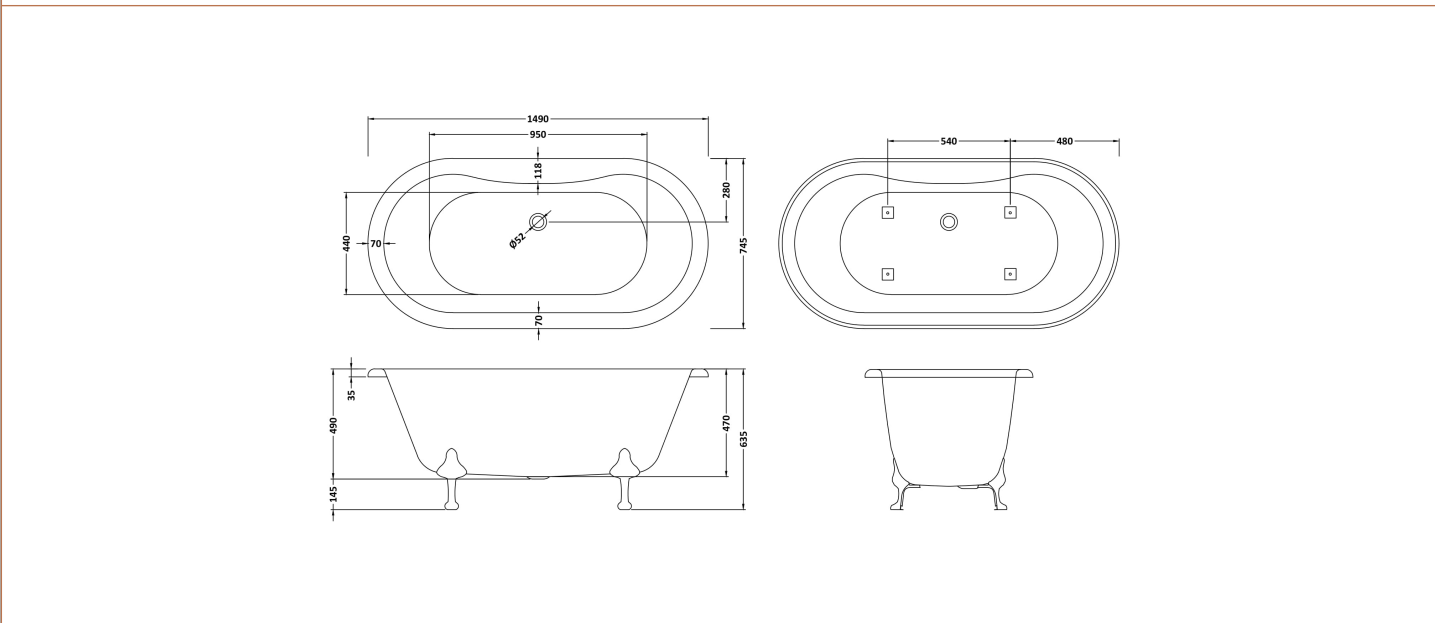

Outer Box Dimensions (If Applicable)

Length (mm):	
Width (mm):	
Height (mm):	
Gross Weight (kg):	
Barcode:	5055369044801

Product Details

Country of Origin:	China
Fitting Instruction:	No
Certification:	FSC: N/A CE & UKCA: N/A
Material Colour Reference:	Not Applicable
Product Material:	Aluminium
Material Thickness:	N/A
Volume (Ltr):	N/A
Displaced Capacity:	N/A
Leg Set Included:	Not Applicable
Waste Included:	Not Applicable
Drilled/Undrilled:	Not Applicable
Includes Grips:	Not Applicable
Embossed:	Not Applicable
No of Tapholes:	Not Applicable
Anti-Slip:	Not Applicable

Sales Code: RL1501

Description: 1500 Double Ended Freestanding Bath

Product Dimensions

Length (mm):	1490
Width (mm):	745
Depth (mm):	635
Nett Weight (kg):	45.8

Packaging Dimensions

Length (mm):	1580
Width (mm):	790
Depth (mm):	500
Gross Weight (kg):	45.8

Packaging Data

Box Colour:	Brown Cardboard Sleeve
Box Qty:	1
Label Size:	100 x 50
Label Colour:	White Label
Label Qty:	2

Outer Box Dimensions (If Applicable)

Length (mm):	
Width (mm):	
Height (mm):	
Gross Weight (kg):	
Barcode:	5055369006519

Product Details

Country of Origin:	China
Fitting Instruction:	No
Certification:	FSC: CE & UKCA:
Material Colour Reference:	European White
Product Material:	Acrylic
Material Thickness:	14mm
Volume (Ltr):	185L
Displaced Capacity:	115L
Leg Set Included:	Legset Not Included
Waste Included:	Waste Not Included
Drilled/Undrilled:	Undrilled For Taps
Includes Grips:	No Grips Supplied
Embossed:	No
No of Tapholes:	None
Anti-Slip:	No