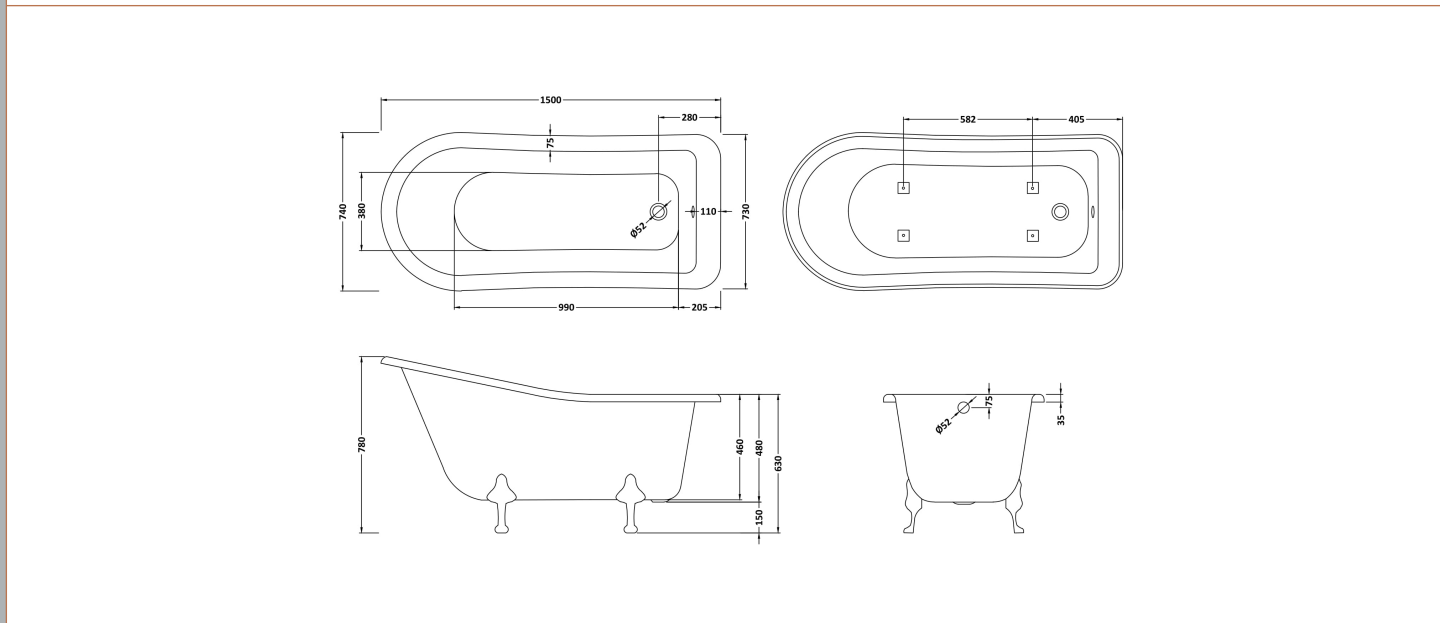

Sales Code: RL1490M1

Description: 1500 Slipper Freestanding Bath

Packaging Details

Barcode: 5055275832509

Sales Code: RL1490

Description: 1500 Slipper Freestanding Bath

Product Dimensions

Length (mm):	1500
Width (mm):	750
Depth (mm):	620
Nett Weight (kg):	49.6

Packaging Dimensions

Length (mm):	1580
Width (mm):	780
Depth (mm):	635
Gross Weight (kg):	49.6

Packaging Data

Box Colour:	Brown Cardboard Sleeve
Box Qty:	1
Label Size:	100 x 50
Label Colour:	White Label
Label Qty:	2

Outer Box Dimensions (If Applicable)

Length (mm):	
Width (mm):	
Height (mm):	
Gross Weight (kg):	
Barcode:	5055369006540

Product Details

Country of Origin:	China
Fitting Instruction:	No
Certification:	FSC: CE & UKCA:
Material Colour Reference:	European White
Product Material:	Acrylic
Material Thickness:	14mm
Volume (Ltr):	155L
Displaced Capacity:	85L
Leg Set Included:	Legset Not Included
Waste Included:	Waste Not Included
Drilled/Undrilled:	Undrilled For Taps
Includes Grips:	No Grips Supplied
Embossed:	No
No of Tapholes:	None
Anti-Slip:	No

Sales Code: M1C

Description: Deacon F/Standing Bath Leg Set M1

Product Dimensions

Length (mm):	260
Width (mm):	500
Depth (mm):	250
Nett Weight (kg):	5.4

Packaging Dimensions

Length (mm):	470
Width (mm):	455
Depth (mm):	230
Gross Weight (kg):	5.77