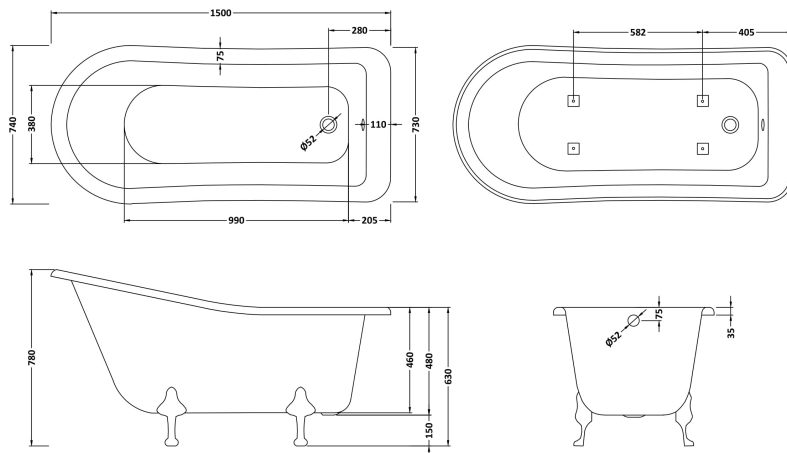

Sales Code: RL1490M1

Description: 1500 Slipper Freestanding Bath

Packaging Details

Barcode: 5055275832509

Sales Code: RL1490

Description: 1500 Slipper Freestanding Bath

Product Dimensions

Length (mm):	1500
Width (mm):	750
Depth (mm):	620
Nett Weight (kg):	49.6

Packaging Dimensions

Length (mm):	1580
Width (mm):	780
Depth (mm):	635
Gross Weight (kg):	49.6

Packaging Data

Box Colour:	Brown Cardboard Sleeve
Box Qty:	1
Label Size:	100 x 50
Label Colour:	White Label
Label Qty:	2

Outer Box Dimensions (If Applicable)

Length (mm):	
Width (mm):	
Height (mm):	
Gross Weight (kg):	
Barcode:	5055369006540

Product Details

Country of Origin:	China
Fitting Instruction:	No
Certification:	FSC: CE & UKCA:
Material Colour Reference:	European White
Product Material:	Acrylic
Material Thickness:	14mm
Volume (Ltr):	155L
Displaced Capacity:	85L
Leg Set Included:	Legset Not Included
Waste Included:	Waste Not Included
Drilled/Undrilled:	Undrilled For Taps
Includes Grips:	No Grips Supplied
Embossed:	No
No of Tapholes:	None
Anti-Slip:	No

Sales Code: M1C

Description: Deacon F/Standing Bath Leg Set M1

Product Dimensions

Length (mm):	260
Width (mm):	500
Depth (mm):	250
Nett Weight (kg):	5.4

Packaging Dimensions

Length (mm):	470
Width (mm):	455
Depth (mm):	230
Gross Weight (kg):	5.77