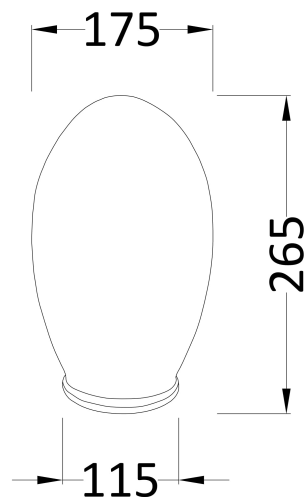

Packaging Dimensions

Length (mm):	1580
Width (mm):	780
Depth (mm):	635
Gross Weight (kg):	49.6

Packaging Data

Box Colour:	Brown Cardboard Sleeve
Box Qty:	1
Label Size:	100 x 50
Label Colour:	White Label
Label Qty:	2

Outer Box Dimensions (If Applicable)

Length (mm):	
Width (mm):	
Height (mm):	
Gross Weight (kg):	
Barcode:	5055369006540

Product Details

Country of Origin:	China
Fitting Instruction:	No
Certification:	FSC: CE & UKCA:
Material Colour Reference:	European White
Product Material:	Acrylic
Material Thickness:	14mm
Volume (Ltr):	155L
Displaced Capacity:	85L
Leg Set Included:	Legset Not Included
Waste Included:	Waste Not Included
Drilled/Undrilled:	Undrilled For Taps
Includes Grips:	No Grips Supplied
Embossed:	No
No of Tapholes:	None
Anti-Slip:	No

Sales Code: M1C

Description: Deacon F/Standing Bath Leg Set M1

Product Dimensions

Length (mm):	260
Width (mm):	500
Depth (mm):	250
Nett Weight (kg):	5.4

Packaging Dimensions

Length (mm):	470
Width (mm):	455
Depth (mm):	230
Gross Weight (kg):	5.77

Packaging Data

Box Colour:	Polystyrene Moulded Box
Box Qty:	1
Label Size:	140 x 100
Label Colour:	White Label
Label Qty:	1

Outer Box Dimensions (If Applicable)

Length (mm):	
Width (mm):	
Height (mm):	
Gross Weight (kg):	
Barcode:	5055369044818