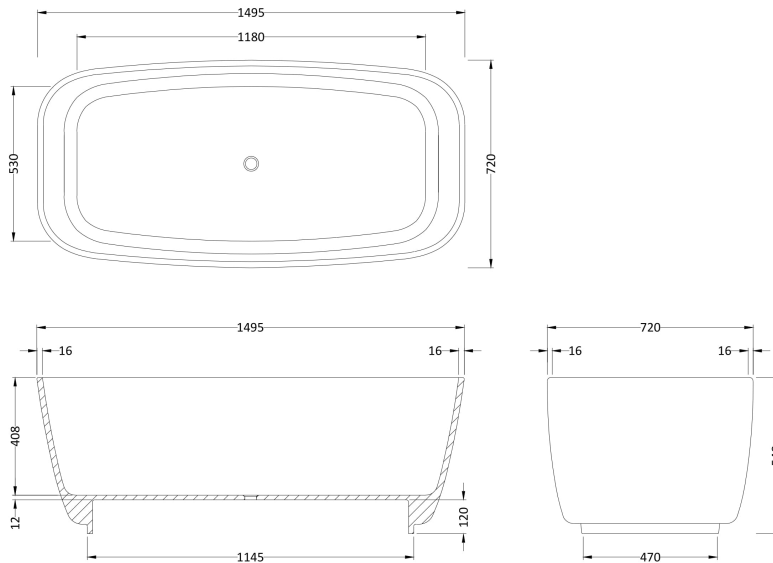

Sales Code: NBB003

Description: Bella Rec Freestanding Bath 1495 X 720

Product Dimensions

Length (mm):	1495
Width (mm):	720
Depth (mm):	540
Nett Weight (kg):	82

Packaging Dimensions

Length (mm):	1530
Width (mm):	800
Depth (mm):	580
Gross Weight (kg):	82

Packaging Data

Box Colour:	Brown Cardboard Box
Box Qty:	1
Label Size:	100 x 50
Label Colour:	White Label
Label Qty:	1

Outer Box Dimensions (If Applicable)

Length (mm):	
Width (mm):	
Height (mm):	
Gross Weight (kg):	
Barcode:	5055275895887

Product Details

Country of Origin:	South Africa
Fitting Instruction:	No
Certification:	FSC: No CE & UKCA: No
Material Colour Reference:	European White
Product Material:	Cian Solid Surface
Material Thickness:	16mm
Volume (Ltr):	175
Displaced Capacity:	105
Leg Set Included:	Not Applicable
Waste Included:	Waste Included
Drilled/Undrilled:	Undrilled For Taps
Includes Grips:	No Grips Supplied
Embossed:	No
No of Tapholes:	None
Anti-Slip:	No