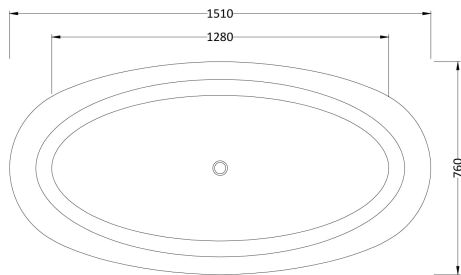

Sales Code: NBB002

Description: Rose Oval Freestanding Bath 1510 X 760

Product Dimensions

Length (mm):	1510
Width (mm):	760
Depth (mm):	555
Nett Weight (kg):	73

Packaging Dimensions

Length (mm):	1530
Width (mm):	800
Depth (mm):	580
Gross Weight (kg):	73

Packaging Data

Box Colour:	Brown Cardboard Box
Box Qty:	1
Label Size:	100 x 50
Label Colour:	White Label
Label Qty:	1

Outer Box Dimensions (If Applicable)

Length (mm):	
Width (mm):	
Height (mm):	
Gross Weight (kg):	
Barcode:	5055275895870

Product Details

Country of Origin:	South Africa
Fitting Instruction:	No
Certification:	FSC: No CE & UKCA: No
Material Colour Reference:	European White
Product Material:	Cian Solid Surface
Material Thickness:	16mm
Volume (Ltr):	160
Displaced Capacity:	90
Leg Set Included:	Not Applicable
Waste Included:	Waste Included
Drilled/Undrilled:	Undrilled For Taps
Includes Grips:	No Grips Supplied
Embossed:	No
No of Tapholes:	None
Anti-Slip:	No