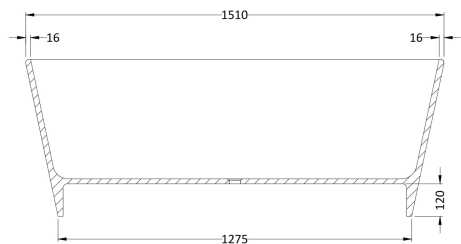

Sales Code: NBB002

Description: Rose Oval Freestanding Bath 1510 X 760

Product Dimensions

Length (mm):	1510
Width (mm):	760
Depth (mm):	555
Nett Weight (kg):	73

Packaging Dimensions

Length (mm):	1530
Width (mm):	800
Depth (mm):	580
Gross Weight (kg):	73

Packaging Data

Box Colour:	Brown Cardboard Box
Box Qty:	1
Label Size:	100 x 50
Label Colour:	White Label
Label Qty:	1

Outer Box Dimensions (If Applicable)

Length (mm):	
Width (mm):	
Height (mm):	
Gross Weight (kg):	
Barcode:	5055275895870

Product Details

Country of Origin:	South Africa
Fitting Instruction:	No
Certification:	FSC: No CE & UKCA: No
Material Colour Reference:	European White
Product Material:	Cian Solid Surface
Material Thickness:	16mm
Volume (Ltr):	160
Displaced Capacity:	90
Leg Set Included:	Not Applicable
Waste Included:	Waste Included
Drilled/Undrilled:	Undrilled For Taps
Includes Grips:	No Grips Supplied
Embossed:	No
No of Tapholes:	None
Anti-Slip:	No