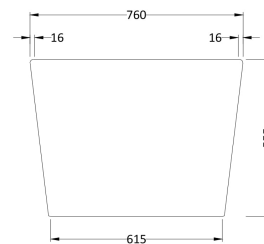

Sales Code: NBB002

Description: Rose Oval Freestanding Bath 1510 X 760

Product Dimensions

Length (mm):	1510
Width (mm):	760
Depth (mm):	555
Nett Weight (kg):	73

Packaging Dimensions

Length (mm):	1530
Width (mm):	800
Depth (mm):	580
Gross Weight (kg):	73

Packaging Data

Box Colour:	Brown Cardboard Box
Box Qty:	1
Label Size:	100 x 50
Label Colour:	White Label
Label Qty:	1

Outer Box Dimensions (If Applicable)

Length (mm):	
Width (mm):	
Height (mm):	
Gross Weight (kg):	
Barcode:	5055275895870

Product Details

Country of Origin:	South Africa
Fitting Instruction:	No
Certification:	FSC: No CE & UKCA: No
Material Colour Reference:	European White
Product Material:	Cian Solid Surface
Material Thickness:	16mm
Volume (Ltr):	160
Displaced Capacity:	90
Leg Set Included:	Not Applicable
Waste Included:	Waste Included
Drilled/Undrilled:	Undrilled For Taps
Includes Grips:	No Grips Supplied
Embossed:	No
No of Tapholes:	None
Anti-Slip:	No