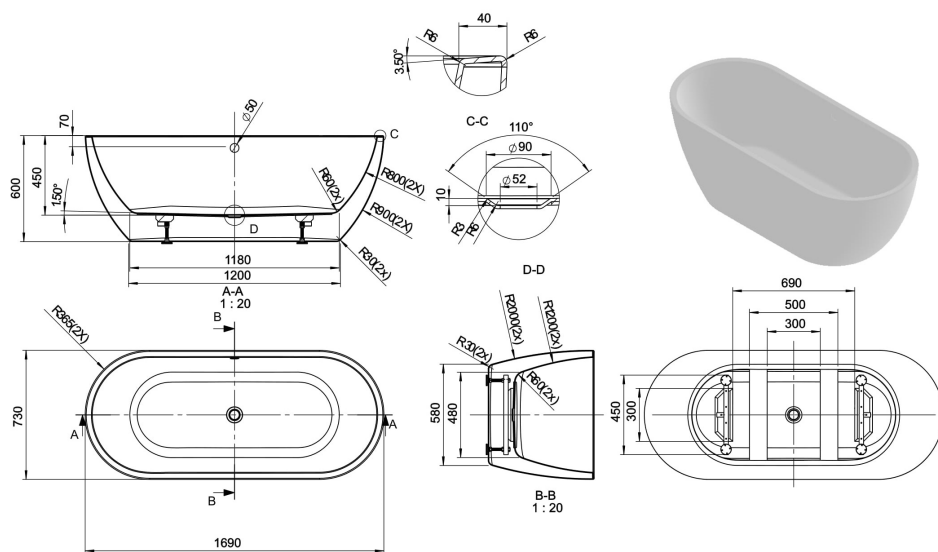

Sales Code: BAS007

Description: Viado 1680 X 740 Bath (Waste Included)

Product Dimensions

Length (mm):	0
Width (mm):	0
Depth (mm):	0
Nett Weight (kg):	52

Packaging Dimensions

Length (mm):	1680
Width (mm):	740
Depth (mm):	570
Gross Weight (kg):	52

Packaging Data

Box Colour:	
Box Qty:	0
Label Size:	0 x 0
Label Colour:	
Label Qty:	0

Outer Box Dimensions (If Applicable)

Length (mm):	
Width (mm):	
Height (mm):	
Gross Weight (kg):	
Barcode:	5056462608143

Product Details

Country of Origin:	Hong Kong
Fitting Instruction:	No
Certification:	FSC: No CE & UKCA:
Material Colour Reference:	European White
Product Material:	
Material Thickness:	
Volume (Ltr):	
Displaced Capacity:	
Leg Set Included:	
Waste Included:	
Drilled/Undrilled:	
Includes Grips:	
Embossed:	
No of Tapholes:	
Anti-Slip:	