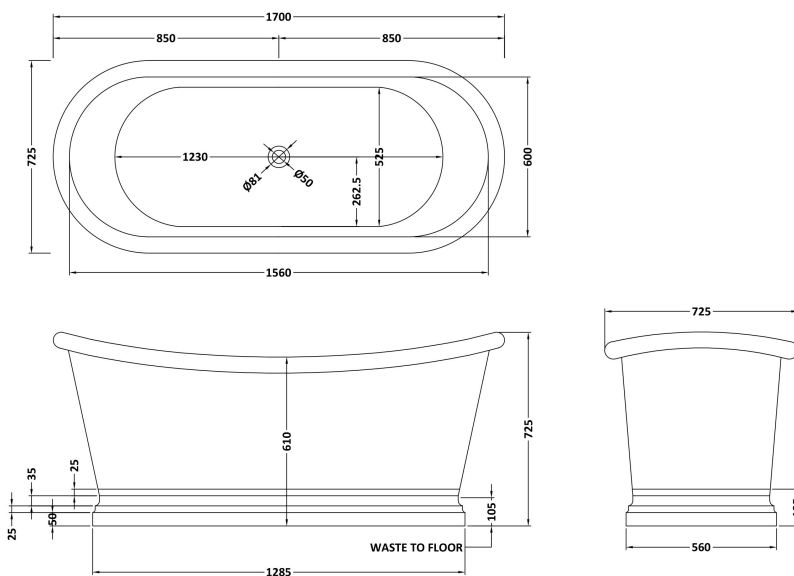

Sales Code: BAC010

Description: Bath W/Copper Outer & Nickel Inner 1700

Product Dimensions

Length (mm):	1700
Width (mm):	700
Depth (mm):	725
Nett Weight (kg):	44

Packaging Dimensions

Length (mm):	1800
Width (mm):	820
Depth (mm):	800
Gross Weight (kg):	71.4

Packaging Data

Box Colour:	
Box Qty:	0
Label Size:	0 x 0
Label Colour:	
Label Qty:	0

Outer Box Dimensions (If Applicable)

Length (mm):	
Width (mm):	
Height (mm):	
Gross Weight (kg):	
Barcode:	5056211810643

Product Details

Country of Origin:	India
Fitting Instruction:	No
Certification:	FSC: No CE & UKCA:
Material Colour Reference:	Not Applicable
Product Material:	Copper
Material Thickness:	
Volume (Ltr):	190L
Displaced Capacity:	120L
Leg Set Included:	Legset Not Included
Waste Included:	Waste Not Included
Drilled/Undrilled:	Undrilled For Taps
Includes Grips:	No Grips Supplied
Embossed:	No
No of Tapholes:	None
Anti-Slip:	No