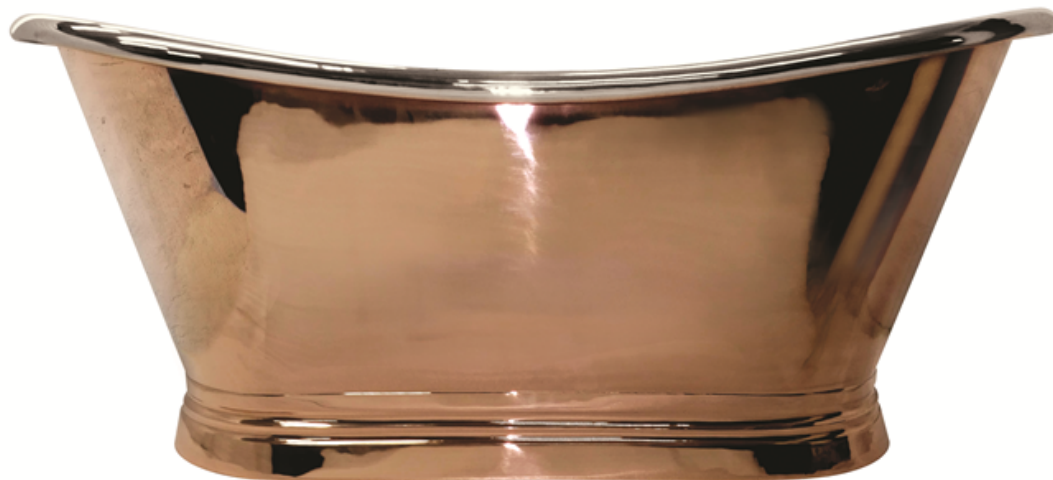

Sales Code: BAC010

Description: Bath W/Copper Outer & Nickel Inner 1700

Product Dimensions

Length (mm):	1700
Width (mm):	700
Depth (mm):	725
Nett Weight (kg):	44

Packaging Dimensions

Length (mm):	1800
Width (mm):	820
Depth (mm):	800
Gross Weight (kg):	71.4

Product Details

Country of Origin:	India
Fitting Instruction:	No
Certification:	FSC: No CE & UKCA:
Material Colour Reference:	Not Applicable
Product Material:	Copper
Material Thickness:	
Volume (Ltr):	190L
Displaced Capacity:	120L
Leg Set Included:	Legset Not Included
Waste Included:	Waste Not Included
Drilled/Undrilled:	Undrilled For Taps
Includes Grips:	No Grips Supplied
Embossed:	No
No of Tapholes:	None
Anti-Slip:	No