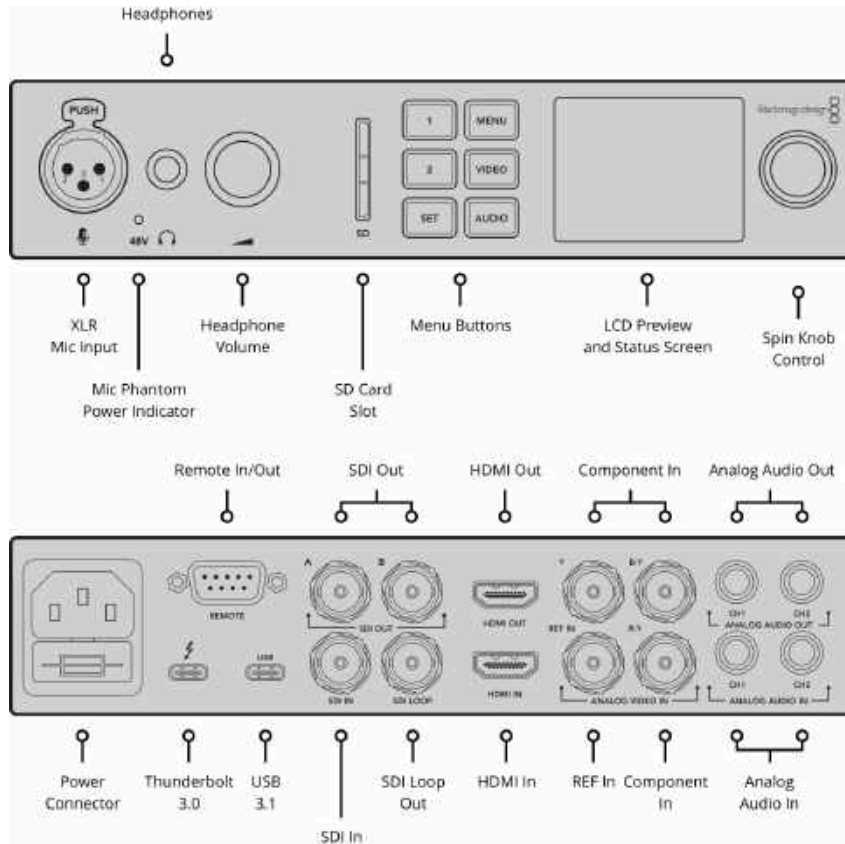

Supported Codecs

AVC-Intra, AVCHD, Canon XF MPEG2, Digital SLR, DV-NTSC, DV-PAL, DVCPRO50, DVCPROHD, DPX, HDV, HEVC, XDCAM EX, XDCAM HD, XDCAM HD422, DNxHR & DNxHD, Apple ProRes 4444, Apple ProRes 422 HQ, Apple ProRes 422, Apple ProRes LT, Apple ProRes 422 Proxy, Uncompressed 8-bit 4:2:2, Uncompressed 10-bit 4:2:2, Uncompressed 10-bit 4:4:4.

Software

Software Included

DaVinci Resolve, Media Express, Disk Speed Test, LiveKey, Blackmagic Desktop Video Utility and Blackmagic driver on Mac OS and Windows. Media Express, Blackmagic Desktop Video Utility and Blackmagic driver on Linux.

Internal Software Upgrade

Firmware built into software driver. Software driver loads upgrades at system start or via updater software.