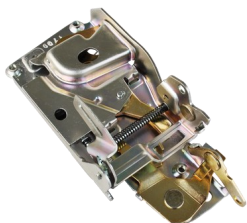

0851-821.....89.99
83-87 LH DOOR LATCH CHEVROLET/ GMC TRUCK, BLAZER, SUBURBAN

0851-822.....89.99
83-87 LH DOOR LATCH CHEVROLET/ GMC TRUCK, BLAZER, SUBURBAN

DOOR LATCH

08W-271.....19.99
73-87 DOOR STRIKER CHEVROLET/ GMC TRUCK, BLAZER, & SUBURBAN