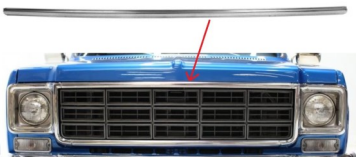

08999-4075-12.....59.99
75-76 GRILLE EMBLEM "350"

08999-4075-13.....59.99
75-76 GRILLE EMBLEM "400"

08999-4075-14.....59.99
75-76 CHEVROLET ONLY GRILLE EMBLEM "454"

08999-4080-11.....89.99
1980 CHEVROLET ONLY OE STYLE GRILLE EMBLEM

08999-4080-12.....34.99
1980 CHEVROLET ONLY FOIL STYLE GRILLE EMBLEM

08999-4081-1.....69.99
81-82 CHEVROLET ONLY OE STYLE GRILLE EMBLEM

08999-4083-1.....69.99
83-88 CHEVROLET ONLY OE GRILLE EMBLEM

GRILLE MOLDING

08155-4073-1.....32.99
73-78 UPPER GRILLE MOLDING
08155-4079-1.....32.99
79-80 UPPER GRILLE MOLDING
08155-4081-1.....34.99
81-82 UPPER GRILLE MOLDING
08-M1116.....19.99
83-88 UPPER GRILLE MOLDING