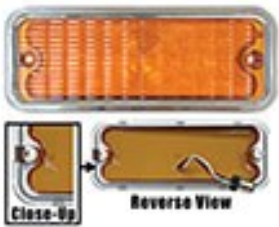

PARK LIGHT ASSEMBLY LED

- 08LP75.....59.99
  73-80 PARKING LIGHT ASSEMBLY LH
  AMBER LED
- 08LP74.....59.99
  73-80 PARKING LIGHT ASSEMBLY RH
  AMBER LED