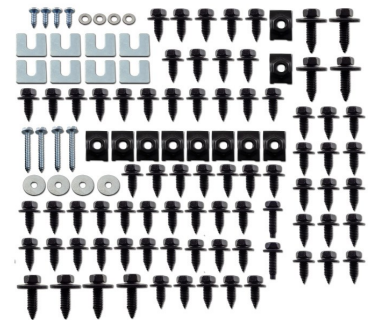

088130K10.....54.99
73-80 STANDARD THREAD BLACK PHOSPHATE
088130K25.....54.99
81-87 STANDARD THREAD BLACK PHOSPHATE
088130K25M.....54.99
81-87 METRIC THREAD BLACK PHOSPHATE

STAINLESS KITS ALSO IN STOCK
08PS8130K10.....139.99
73-80 STANDARD THREAD STAINLESS STEEL
08PS8130K25.....139.99
81-87 STANDARD THREAD STAINLESS STEEL