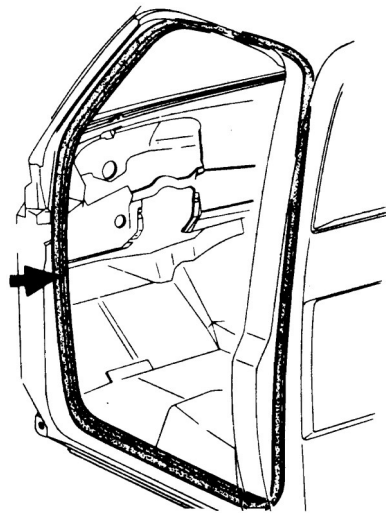

- **08DWP 1110 73**.....74.99
  73-91 DOOR WEATHERSTRIP
  PRESS ON BODY
- **08DWP 1111 73**.....24.99
  73-77 UPPER DOOR SEAL
- **08DWP 1110 78**.....54.99
  78-86 UPPER DOOR SEAL
- **08CT330**.....34.99
  73-80 UPPER RUN CHANNEL