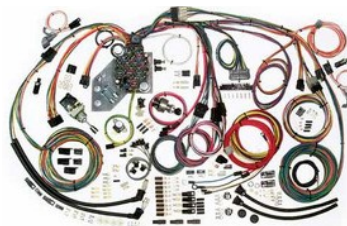

WIRING HARNESS

- 08-510347 (73-82).....879.99
  - 08-510706 (83-87).....929.99
2. **DIRECT REPLACEMENT COMPLETE WIRING HARNESS**