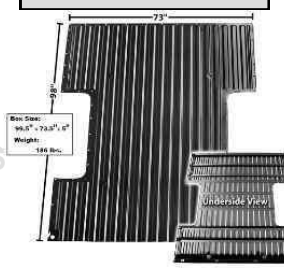

COMPLETE BED FLOOR

- 0849-321.....1199.99
  6' STEEL 67-72
- 0849-322.....1499.99
  8' STEEL 67-72
- 0849-345..SWB..1379.99
  67-72 6' CUSTOM: TAKES EXTRA WIDE WHEEL TUBS