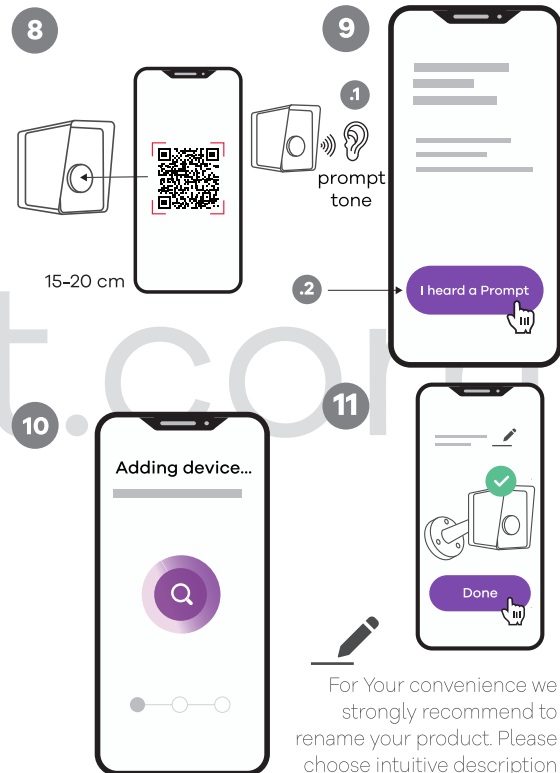

## Connecting product

Due to constant development, our App design and functionality might be different after updates. Please adjust accordingly or visit [robertsmart.com](http://robertsmart.com) (v01)

- 3
- 1 Add
- 2 Add Device

For Your convenience we strongly recommend to rename your product. Please choose intuitive description