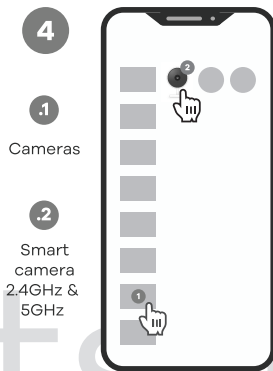

Connecting product

Due to constant development, our App design and functionality might be different after updates. Please adjust accordingly or visit robertsmart.com (v01)

- 3
- 1 Add
- 2 Add Device

For Your convenience we strongly recommend to rename your product. Please choose intuitive description